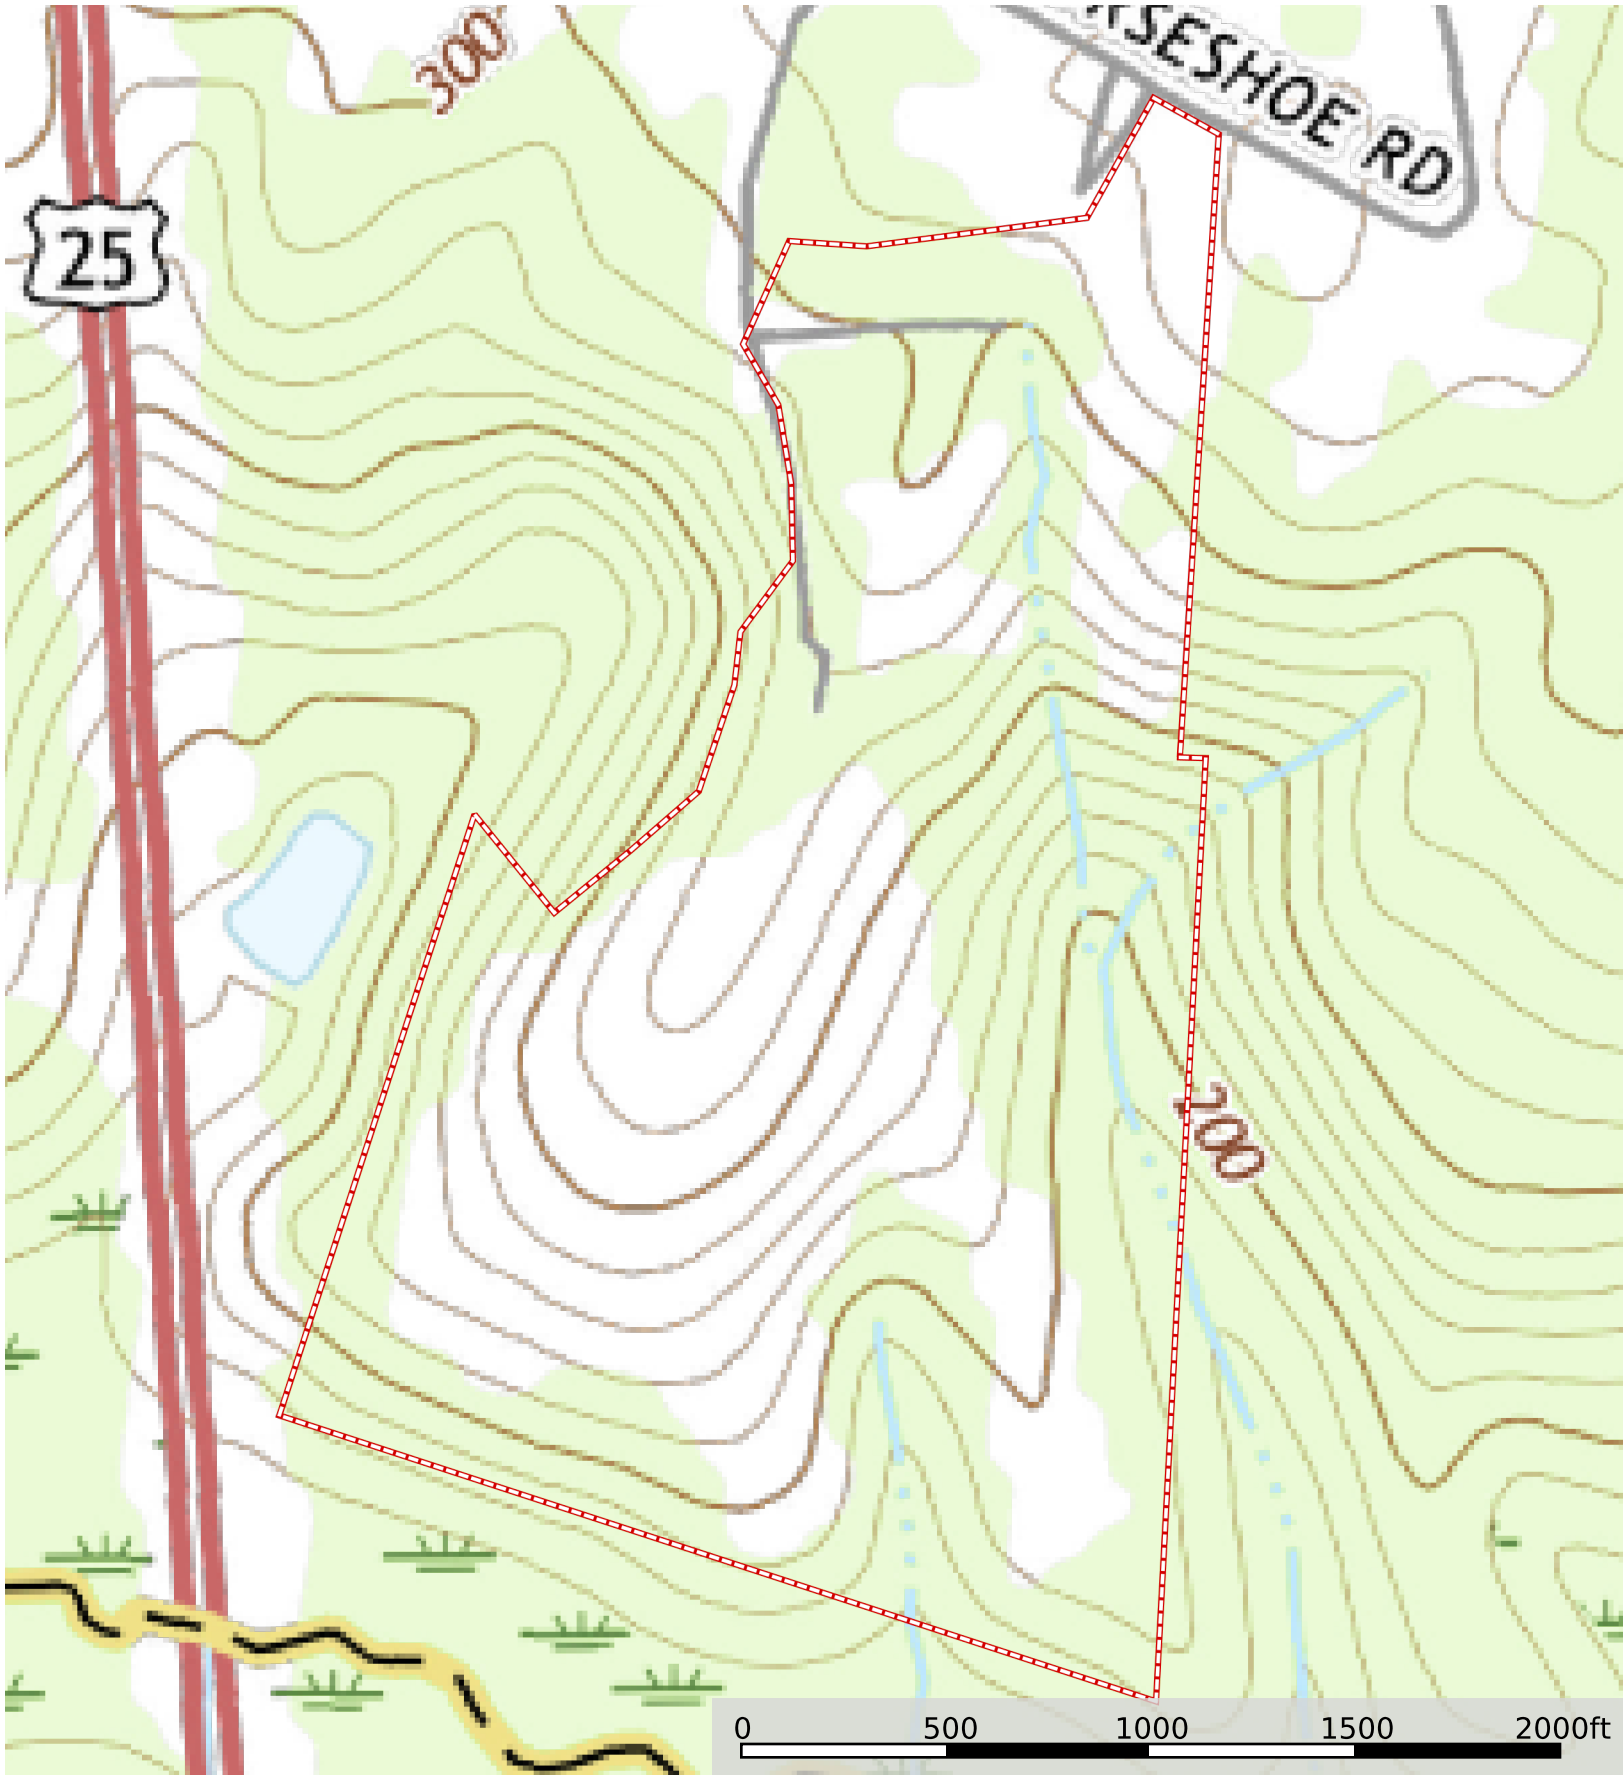

5072 Peach Orchard rd
Richmond County, Georgia, 119.33 AC +/-

 Boundary  Boundary