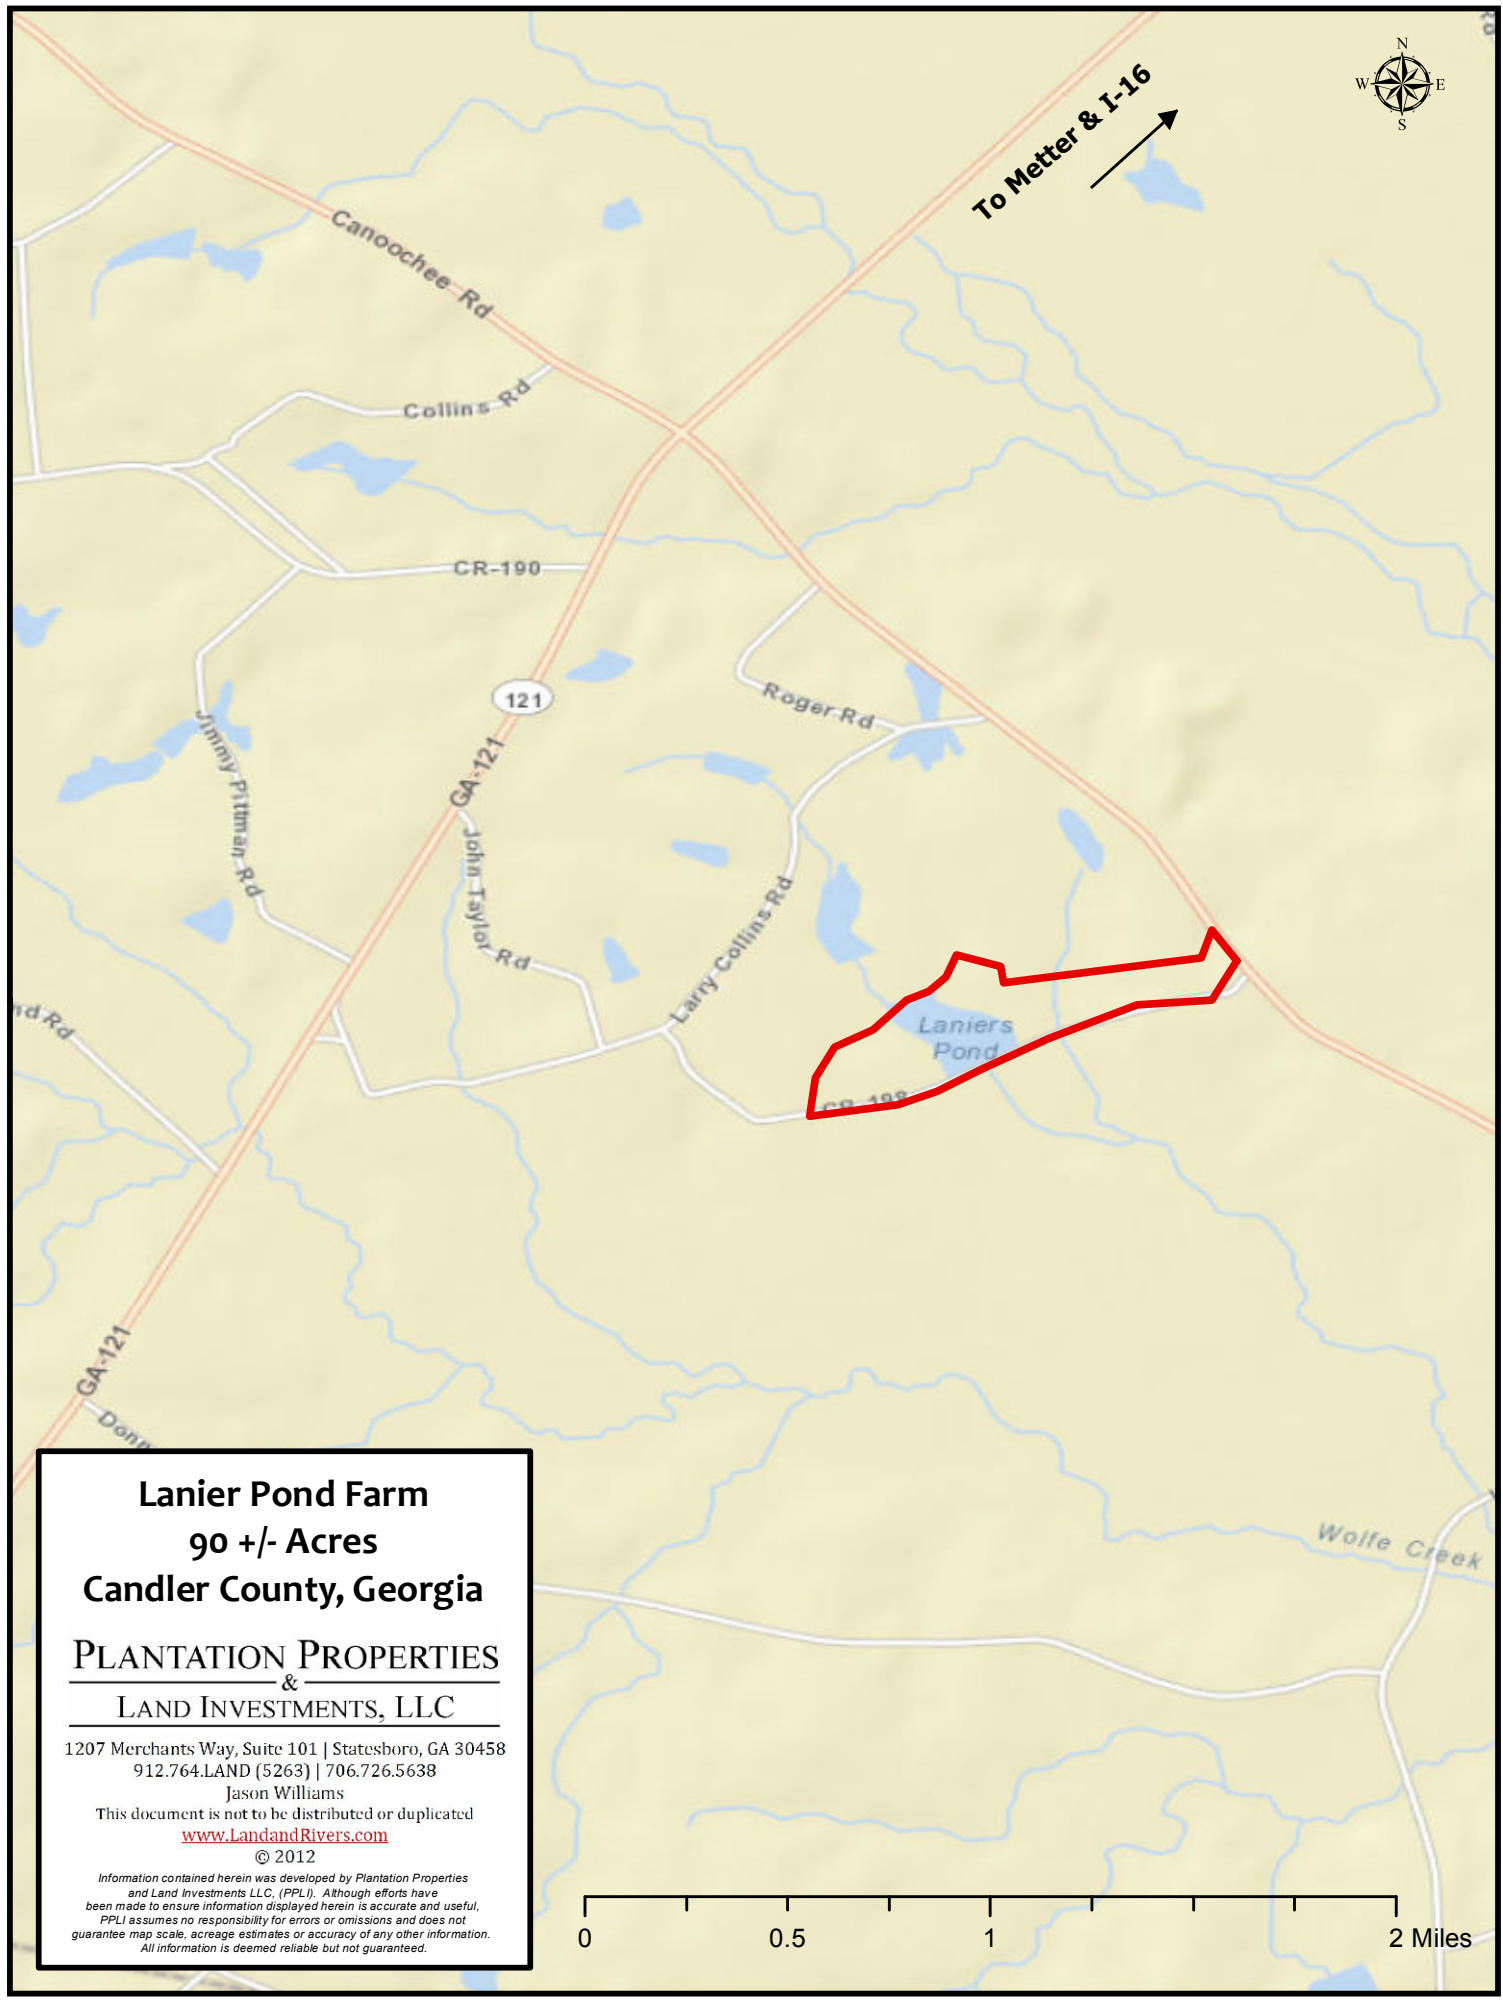

To Metter & I-16
↑

Lanier Pond Farm
90 +/- Acres
Candler County, Georgia

PLANTATION PROPERTIES
&
LAND INVESTMENTS, LLC

1207 Merchants Way, Suite 101 | Statesboro, GA 30458
912.764.LAND (5263) | 706.726.5638
Jason Williams

This document is not to be distributed or duplicated
www.LandandRivers.com
© 2012