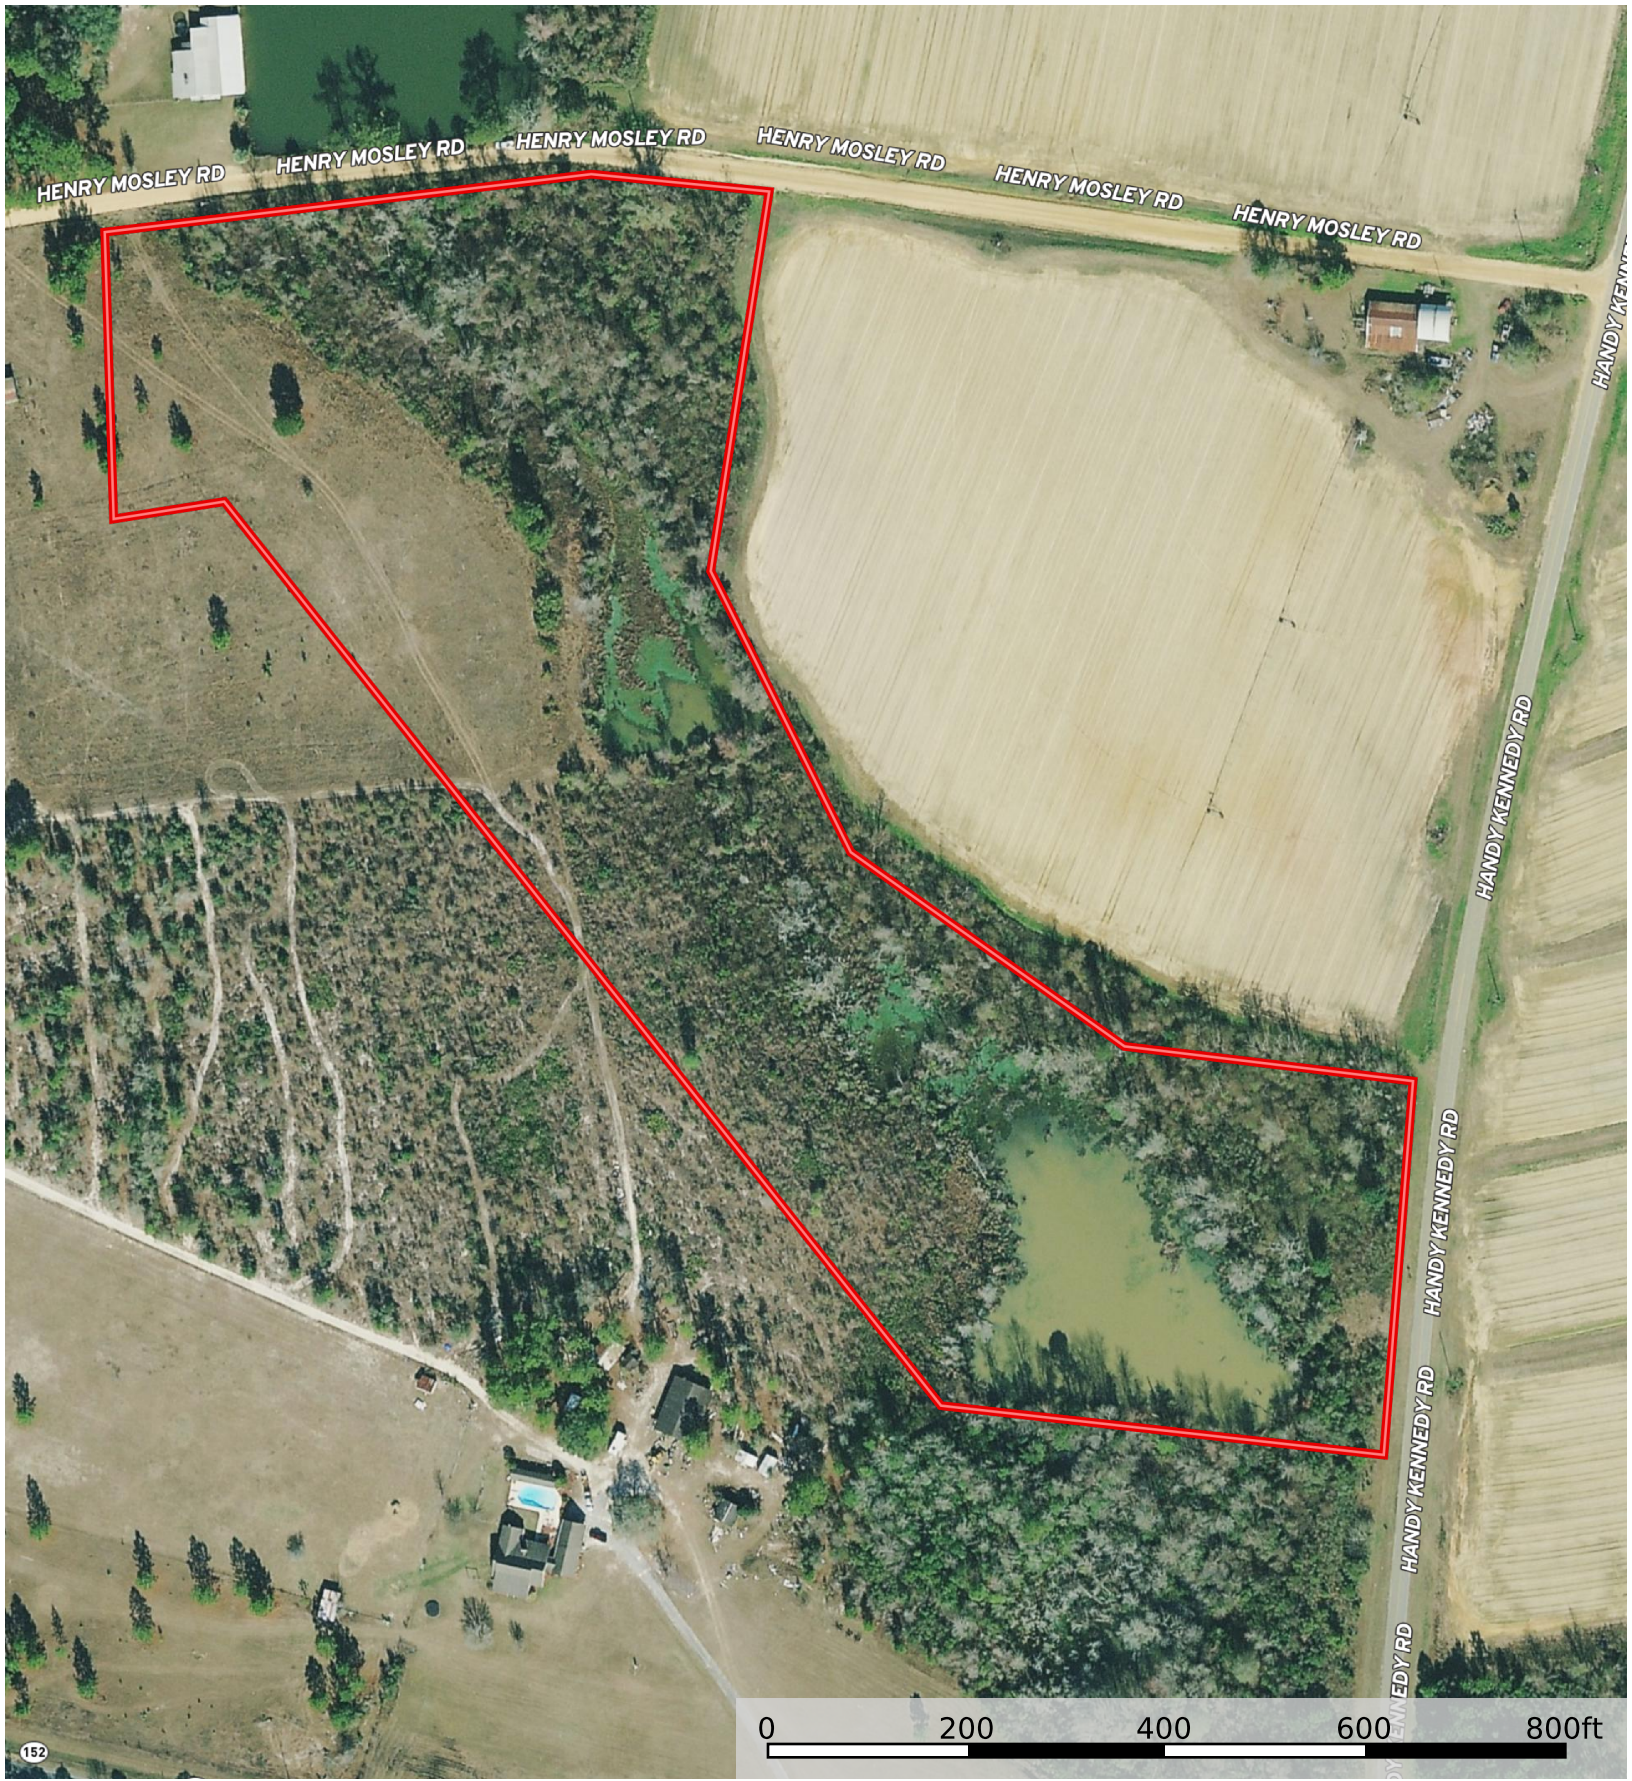

DOUBLE POND
Tattnall County, Georgia, 15 AC +/-

152

0 200 400 600 800ft

 Boundary