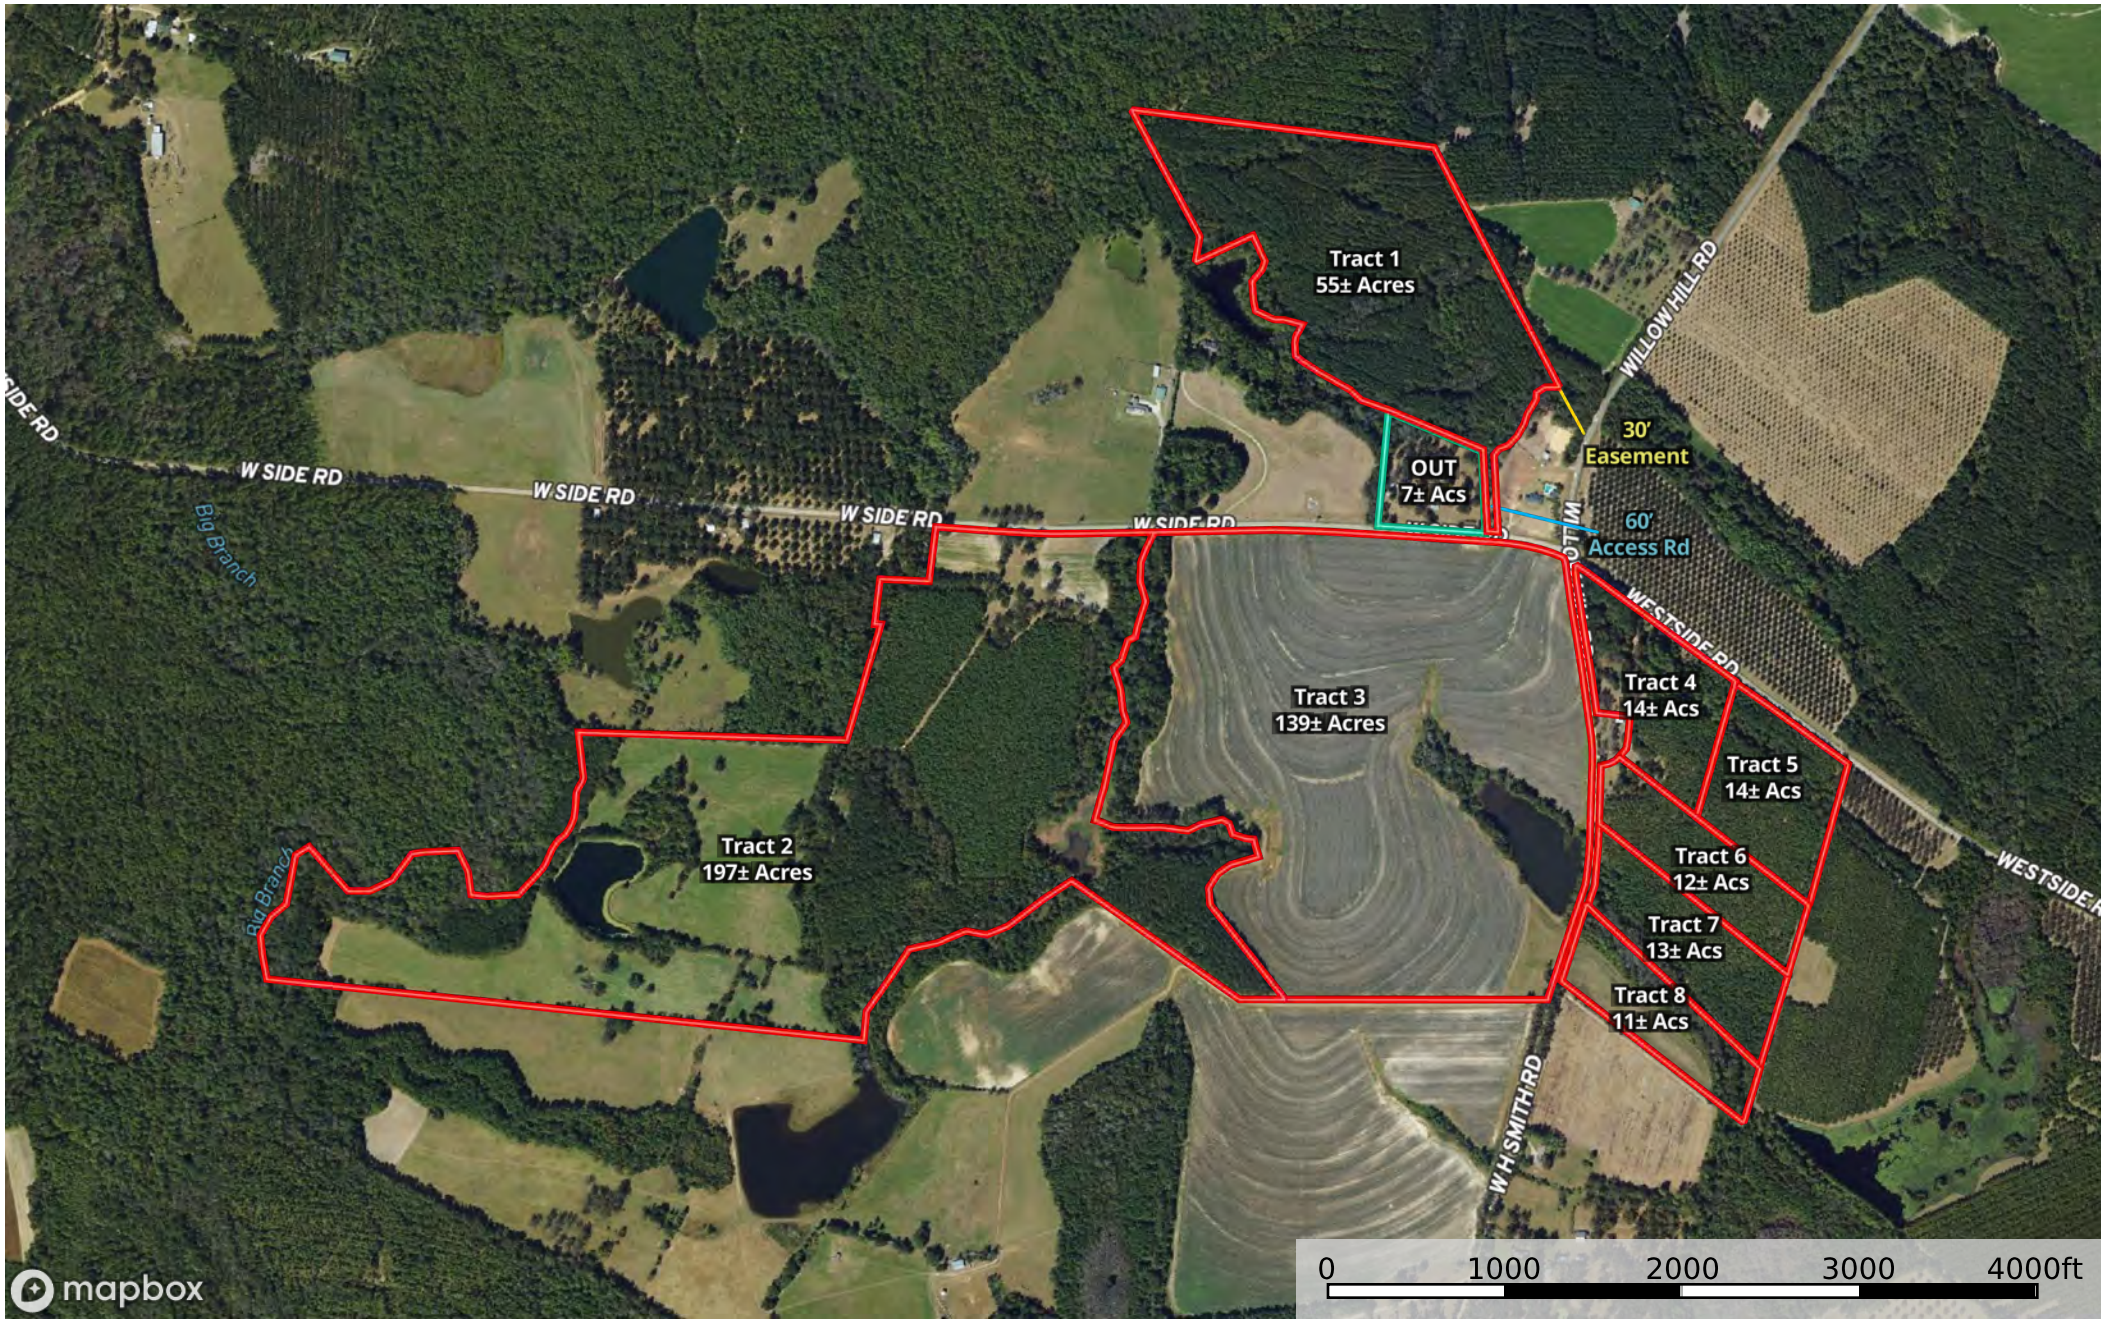

Westside Acres Tracts 1-8: Westside Rd. & WH Smith Rd.

Bulloch County, Georgia, AC +/-

60' Access 30' Access Easement Boundary Boundary