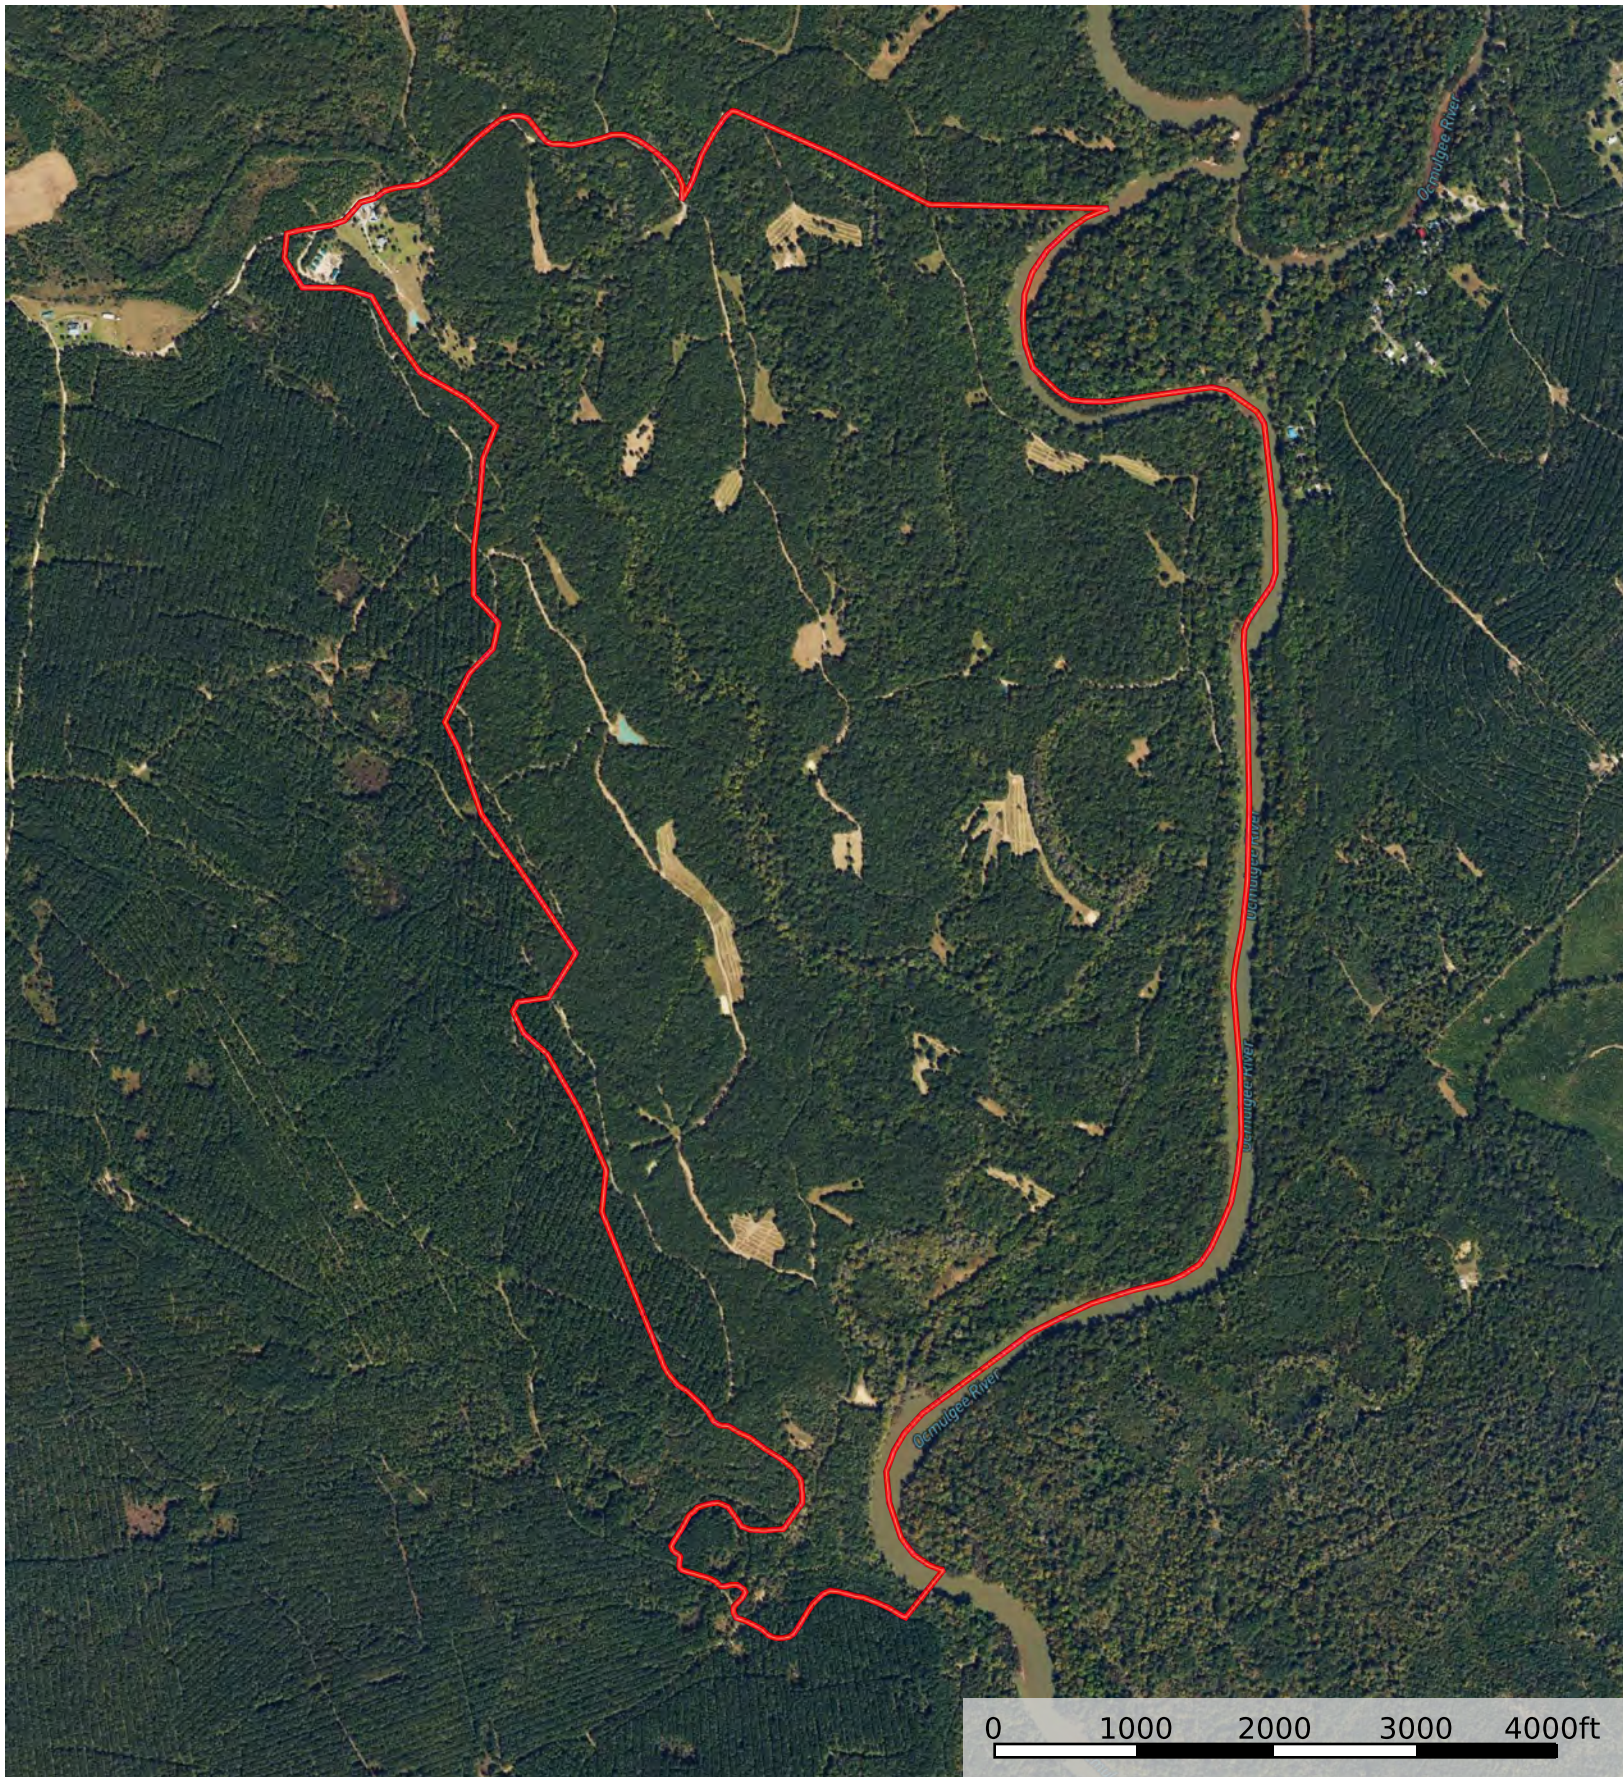

979.4+/- acs, 2559 Tar Cup Rd.
Wilcox County, Georgia, AC +/-

 Boundary