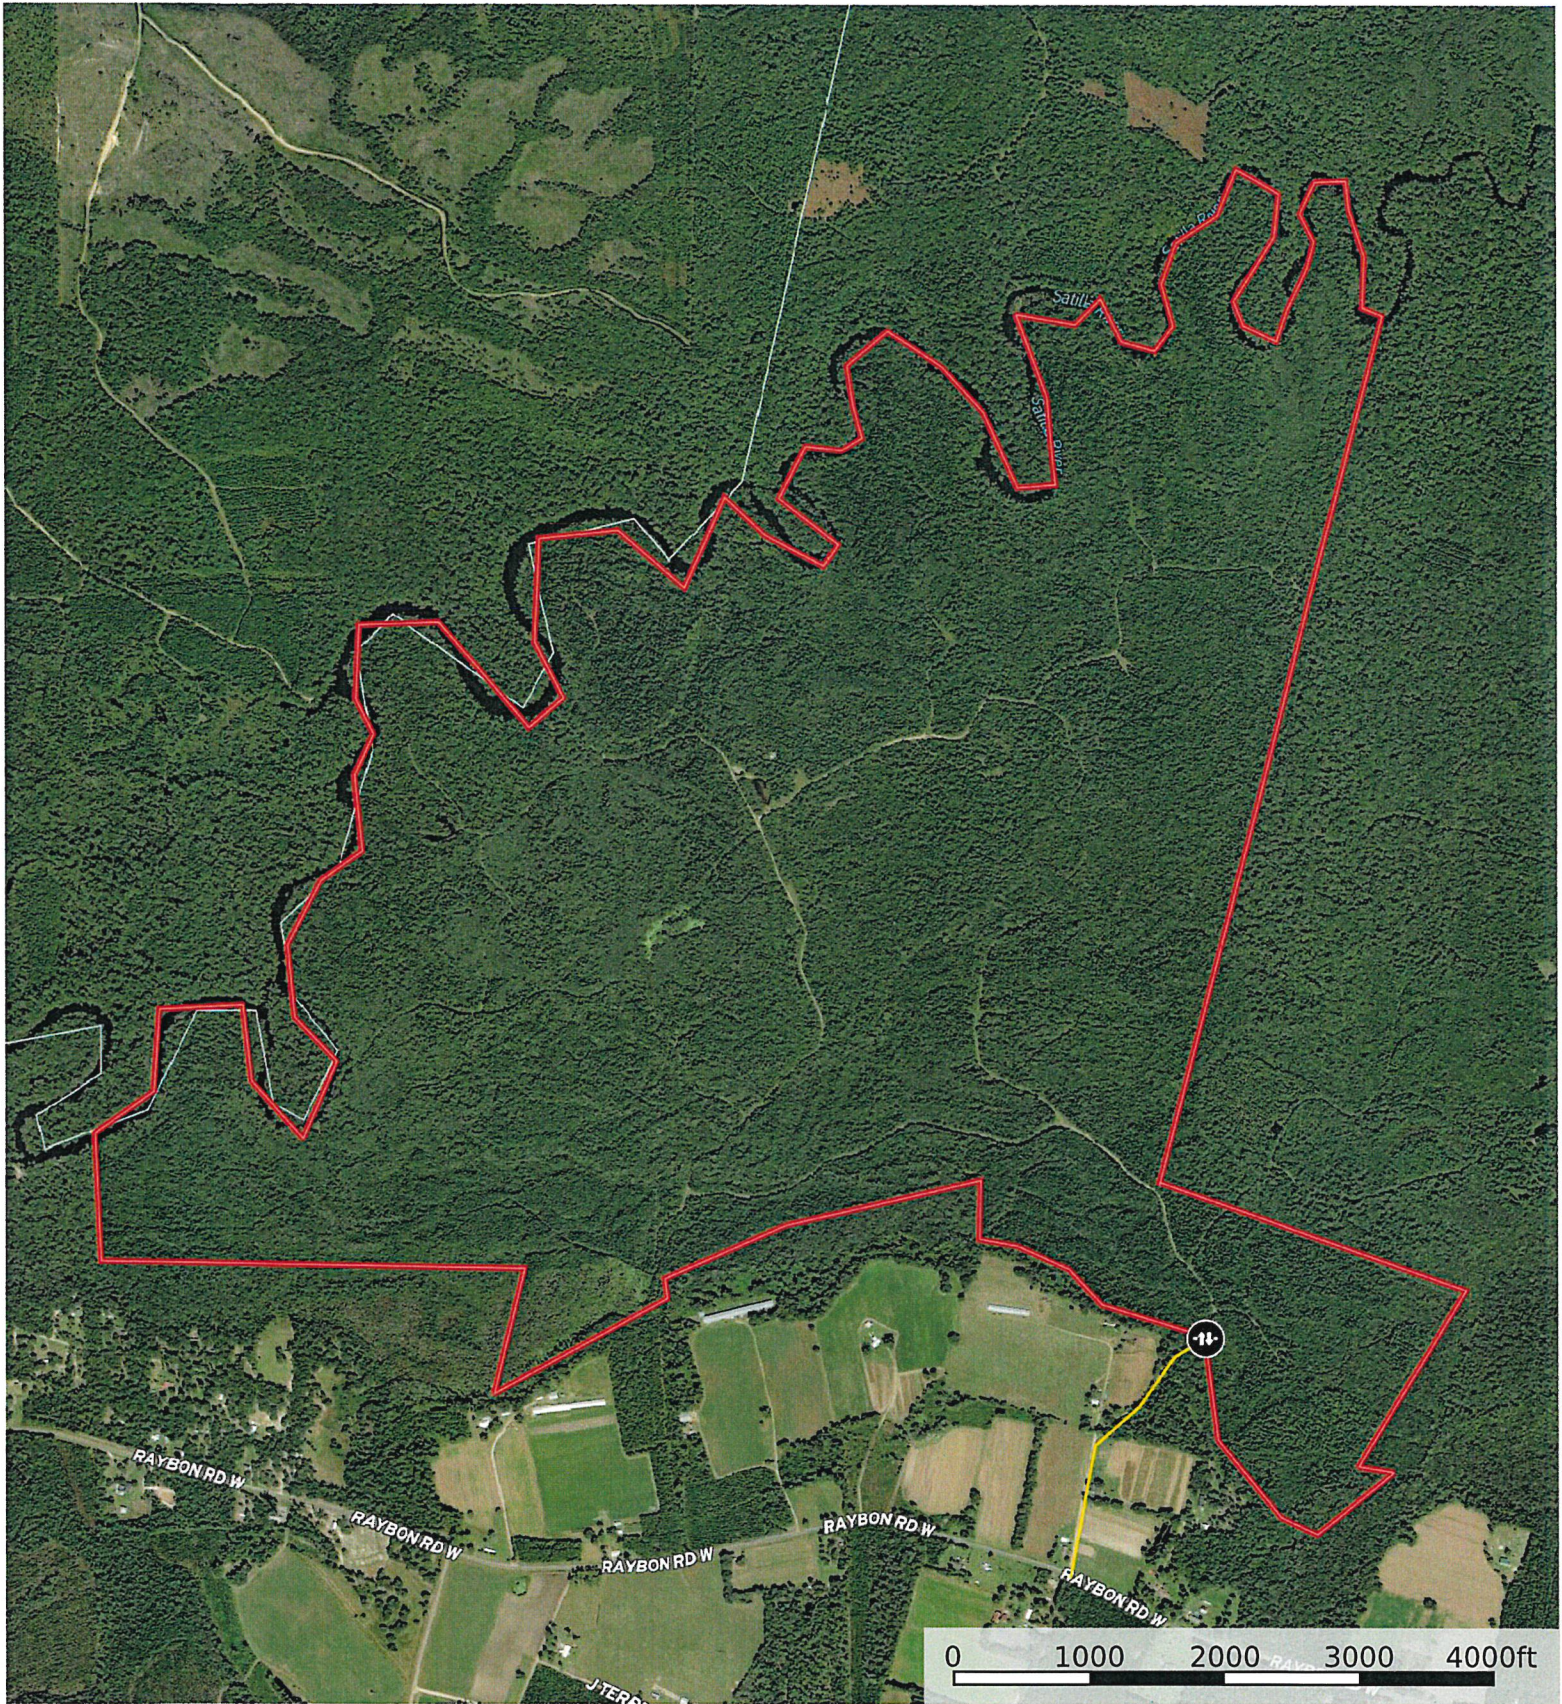

Satilla River Plantation  
Brantley County, Georgia, 1081 AC +/-

 Gate  Primary Road  Boundary