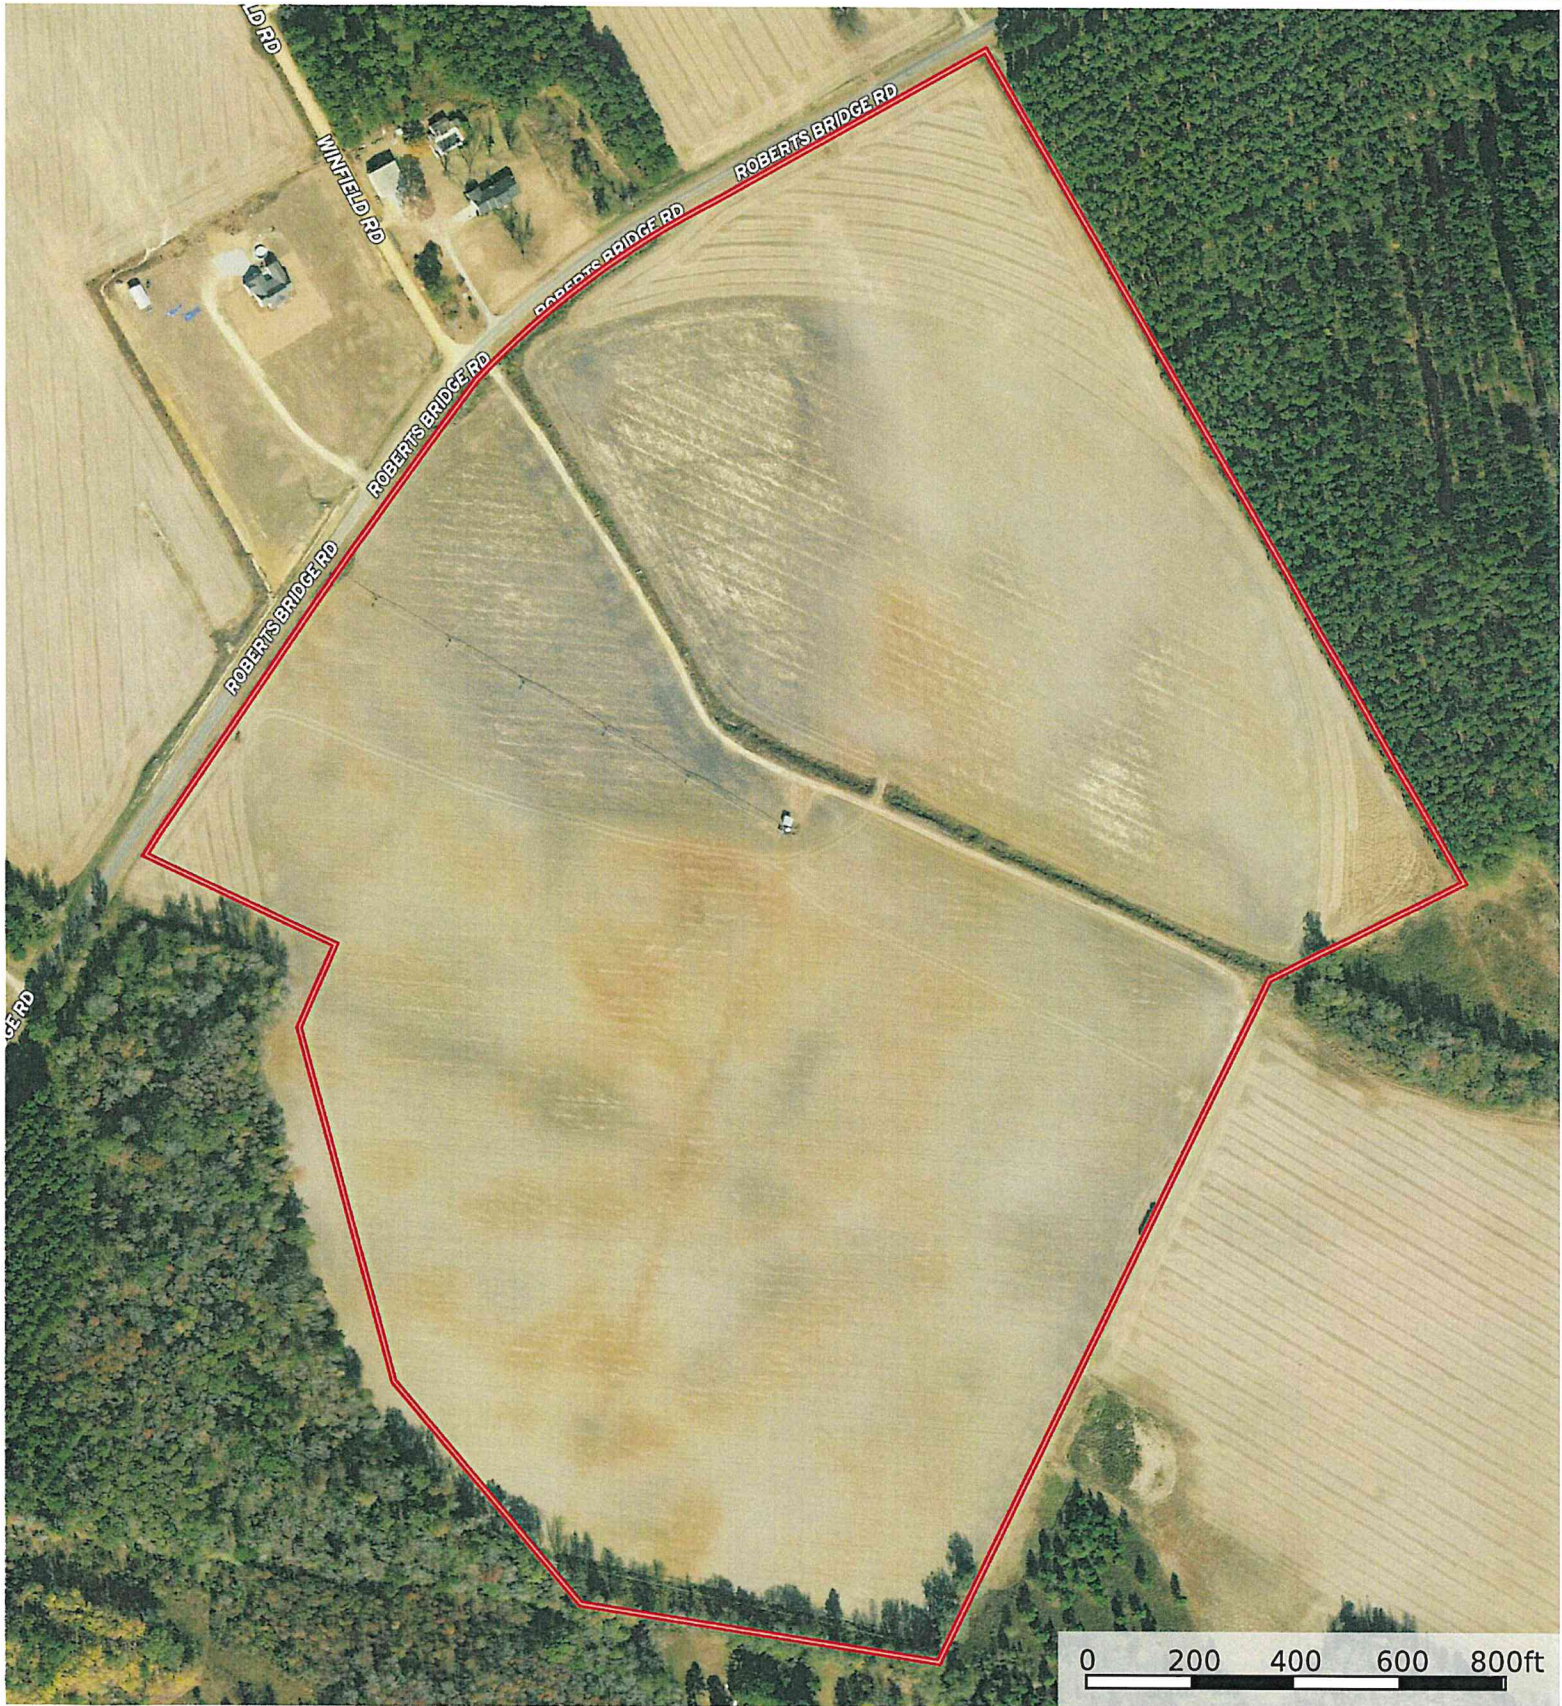

101.86+/- acres Roberts Bridge Rd.
Screven County, Georgia, AC +/-

 Boundary

Jason Williams

P: 912-764-LAND(5263) or 1-833-GOT-LAND (468-5263)

info@landanddrivers.com

The information contained herein was obtained from sources deemed to be reliable. MapRight Services makes no warranties or guarantees as to the completeness or accuracy thereof.