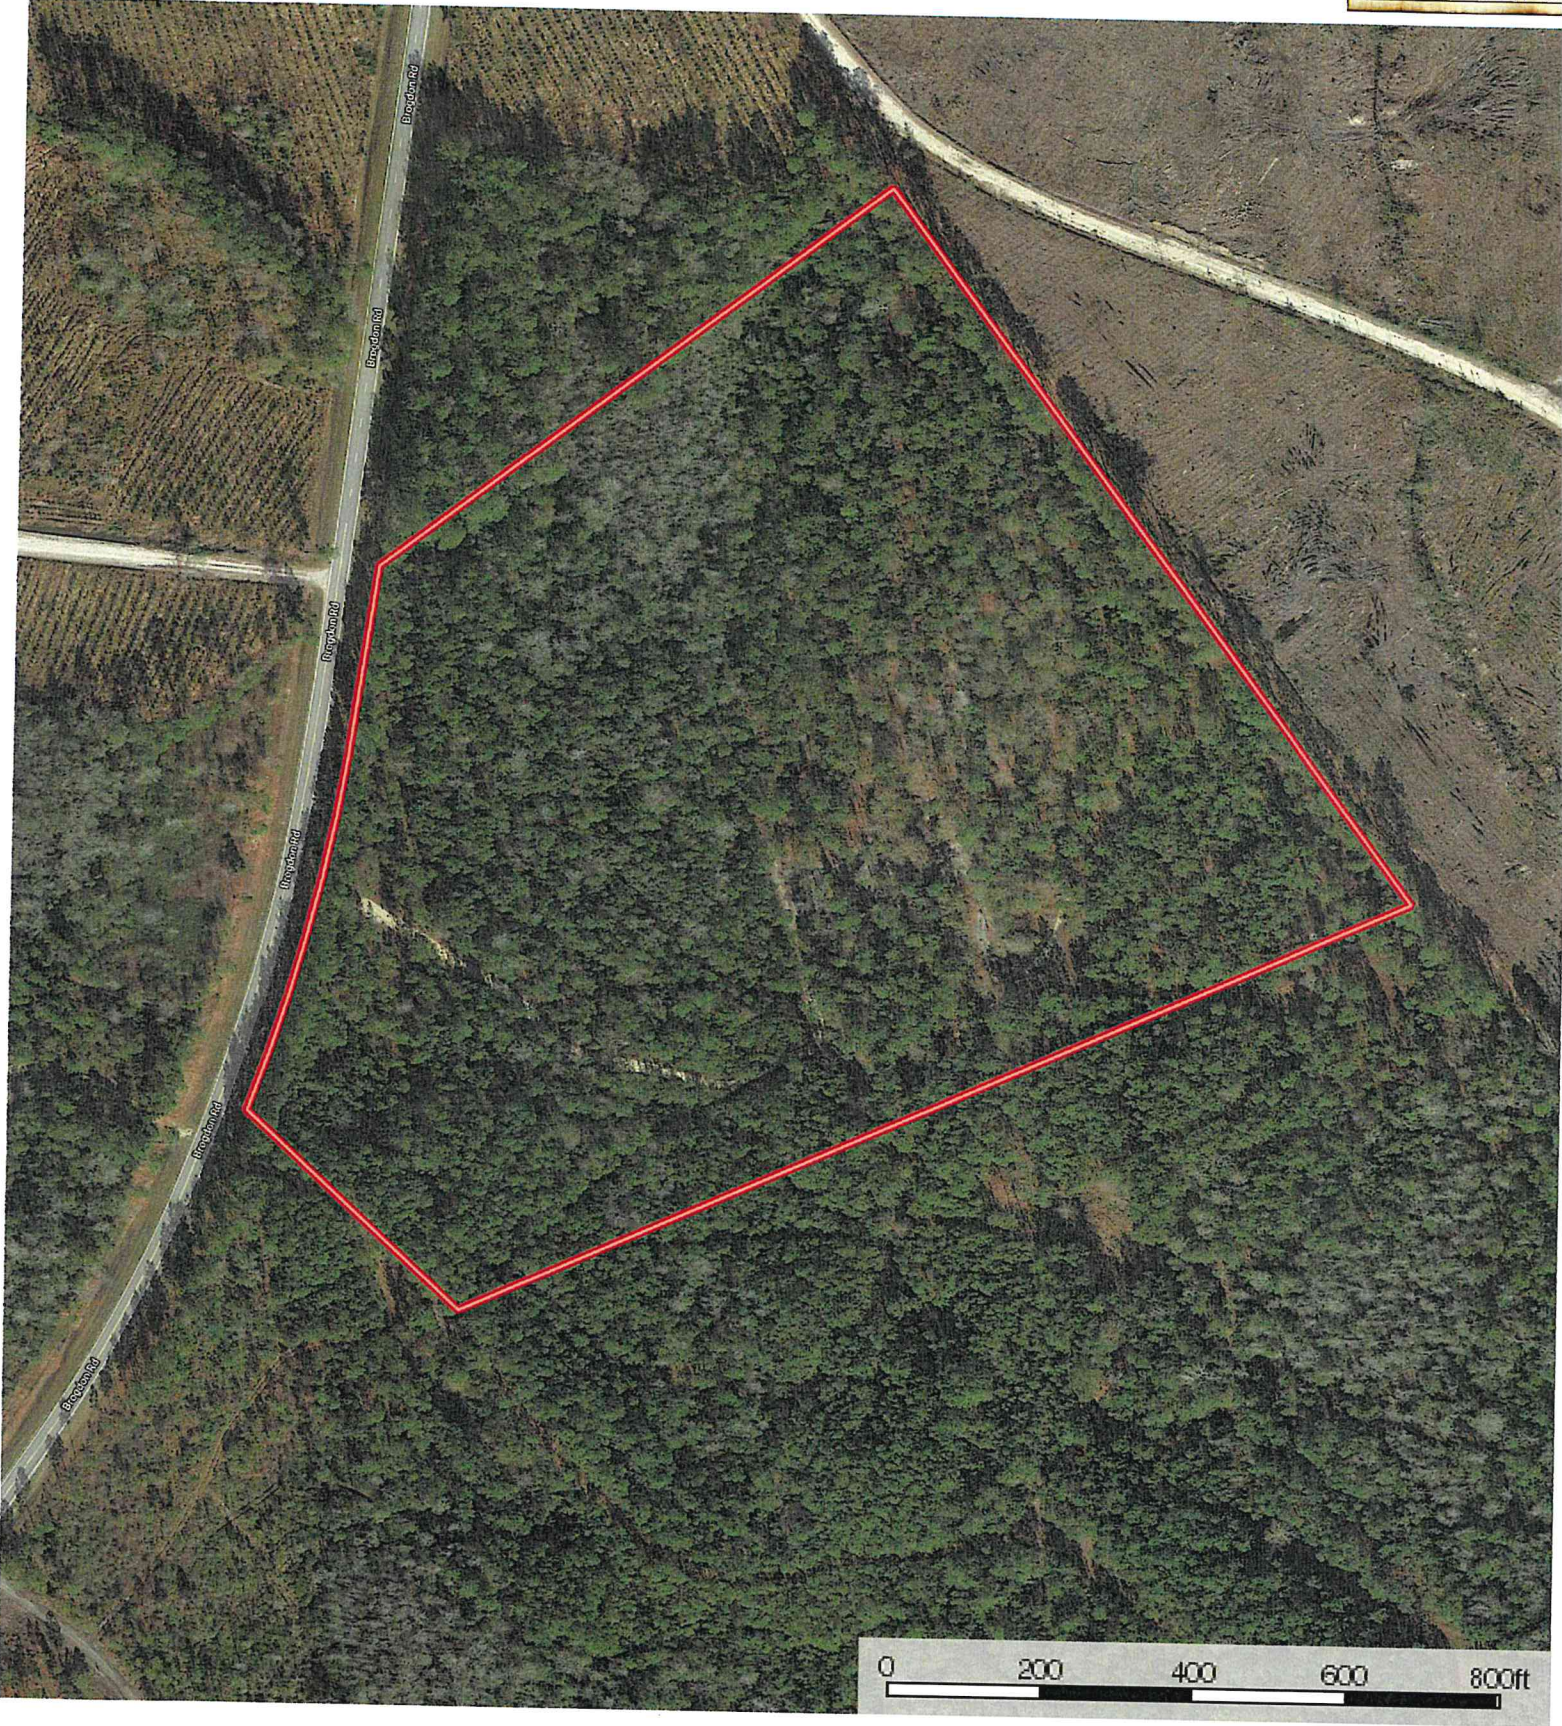

20+/- acres Brogdon Rd. J Hill
Effingham County, Georgia, 20 AC +/-

PLANTATION PROPERTIES
&
LAND INVESTMENTS, LLC

 Boundary

Jason Williams
P: 912-764-LAND(5263) or 1-833-GOT-LAND (468-5263)

info@landandrivers.com | LandandRivers.com