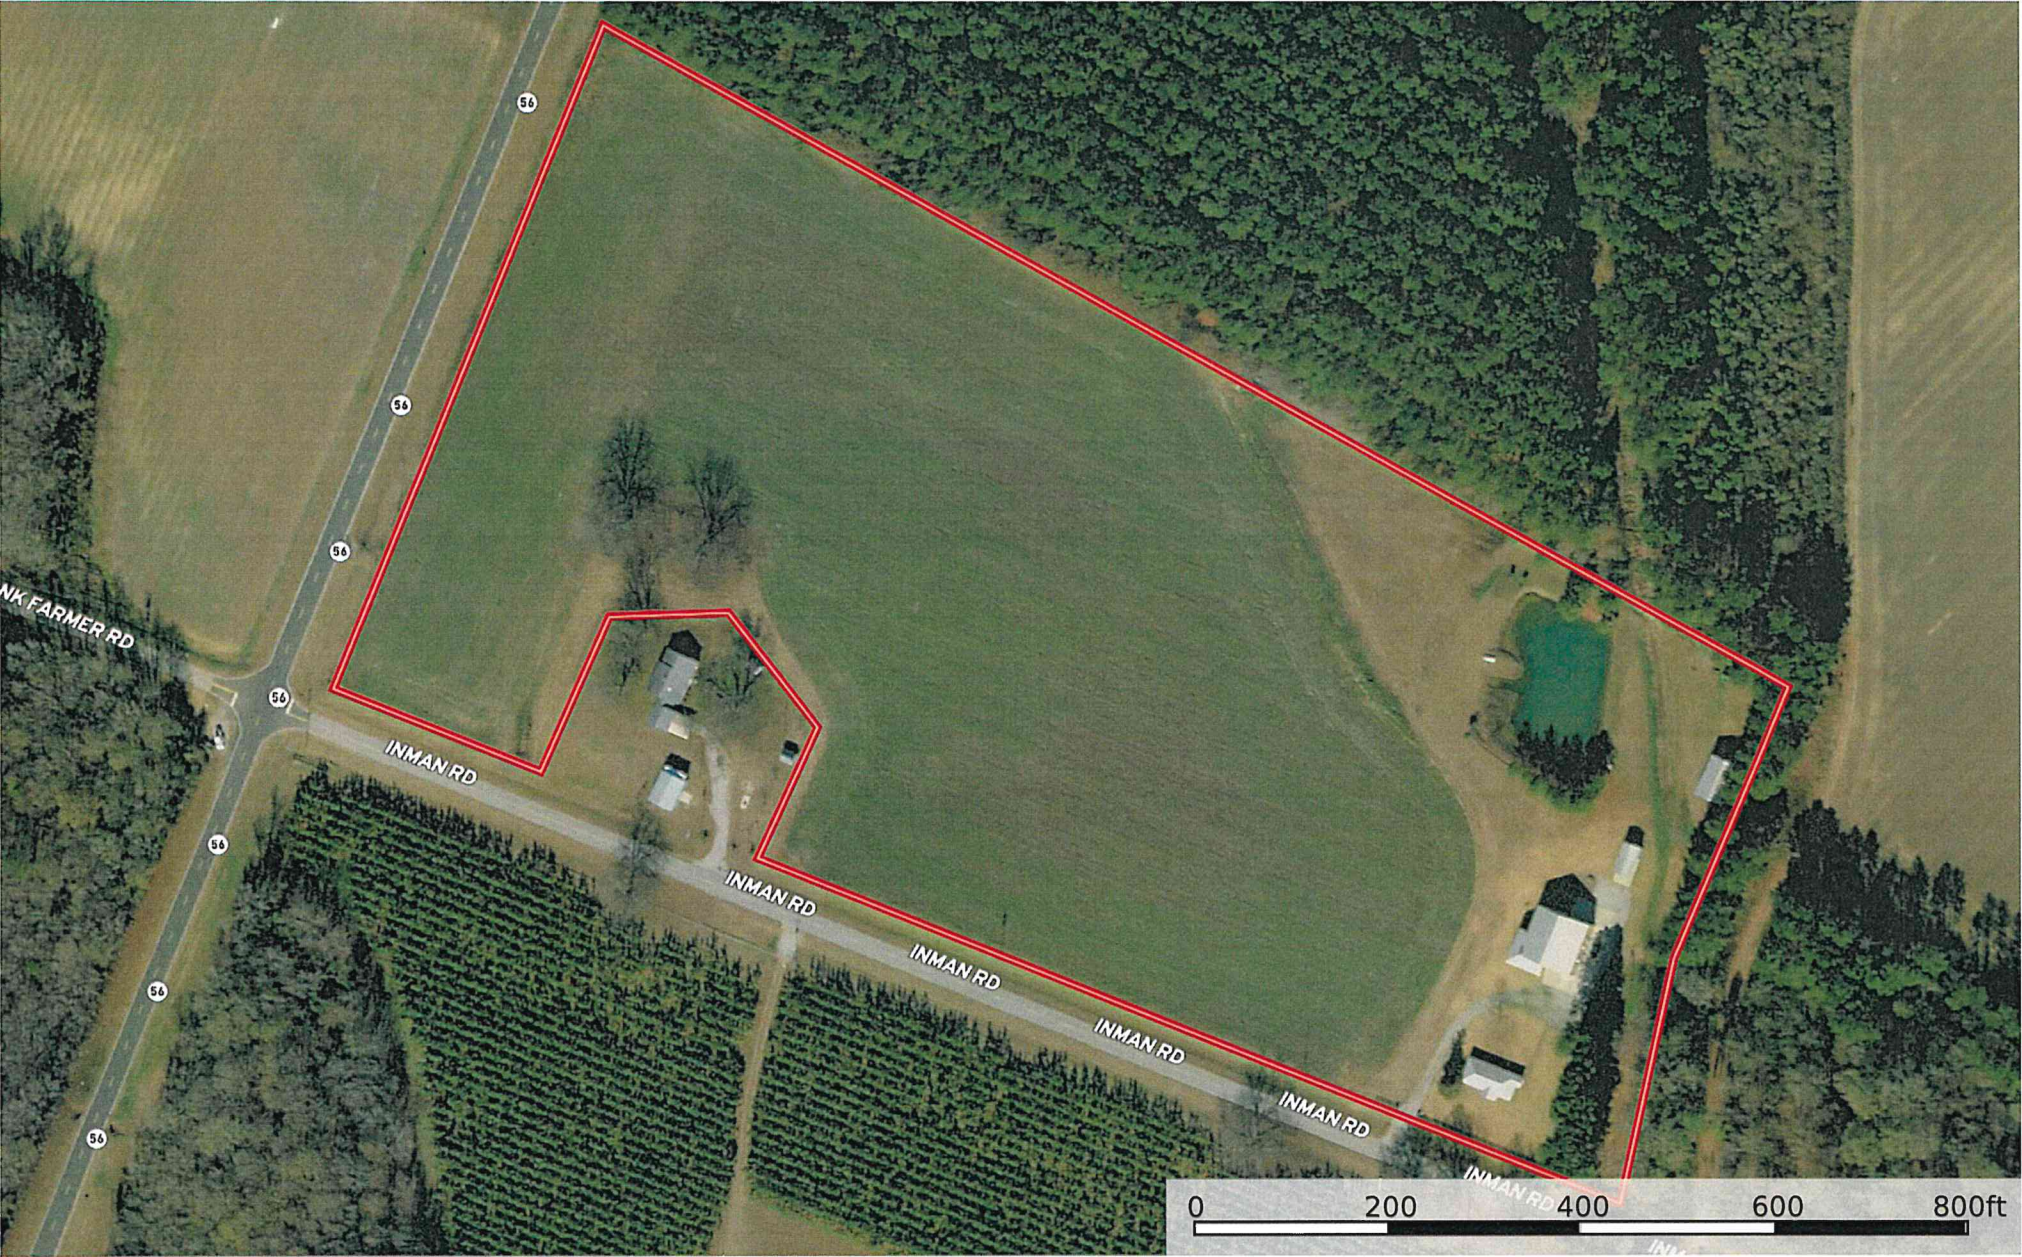

20+/- acres - 233 Inman Rd.  
Burke County, Georgia, AC +/-

 Boundary