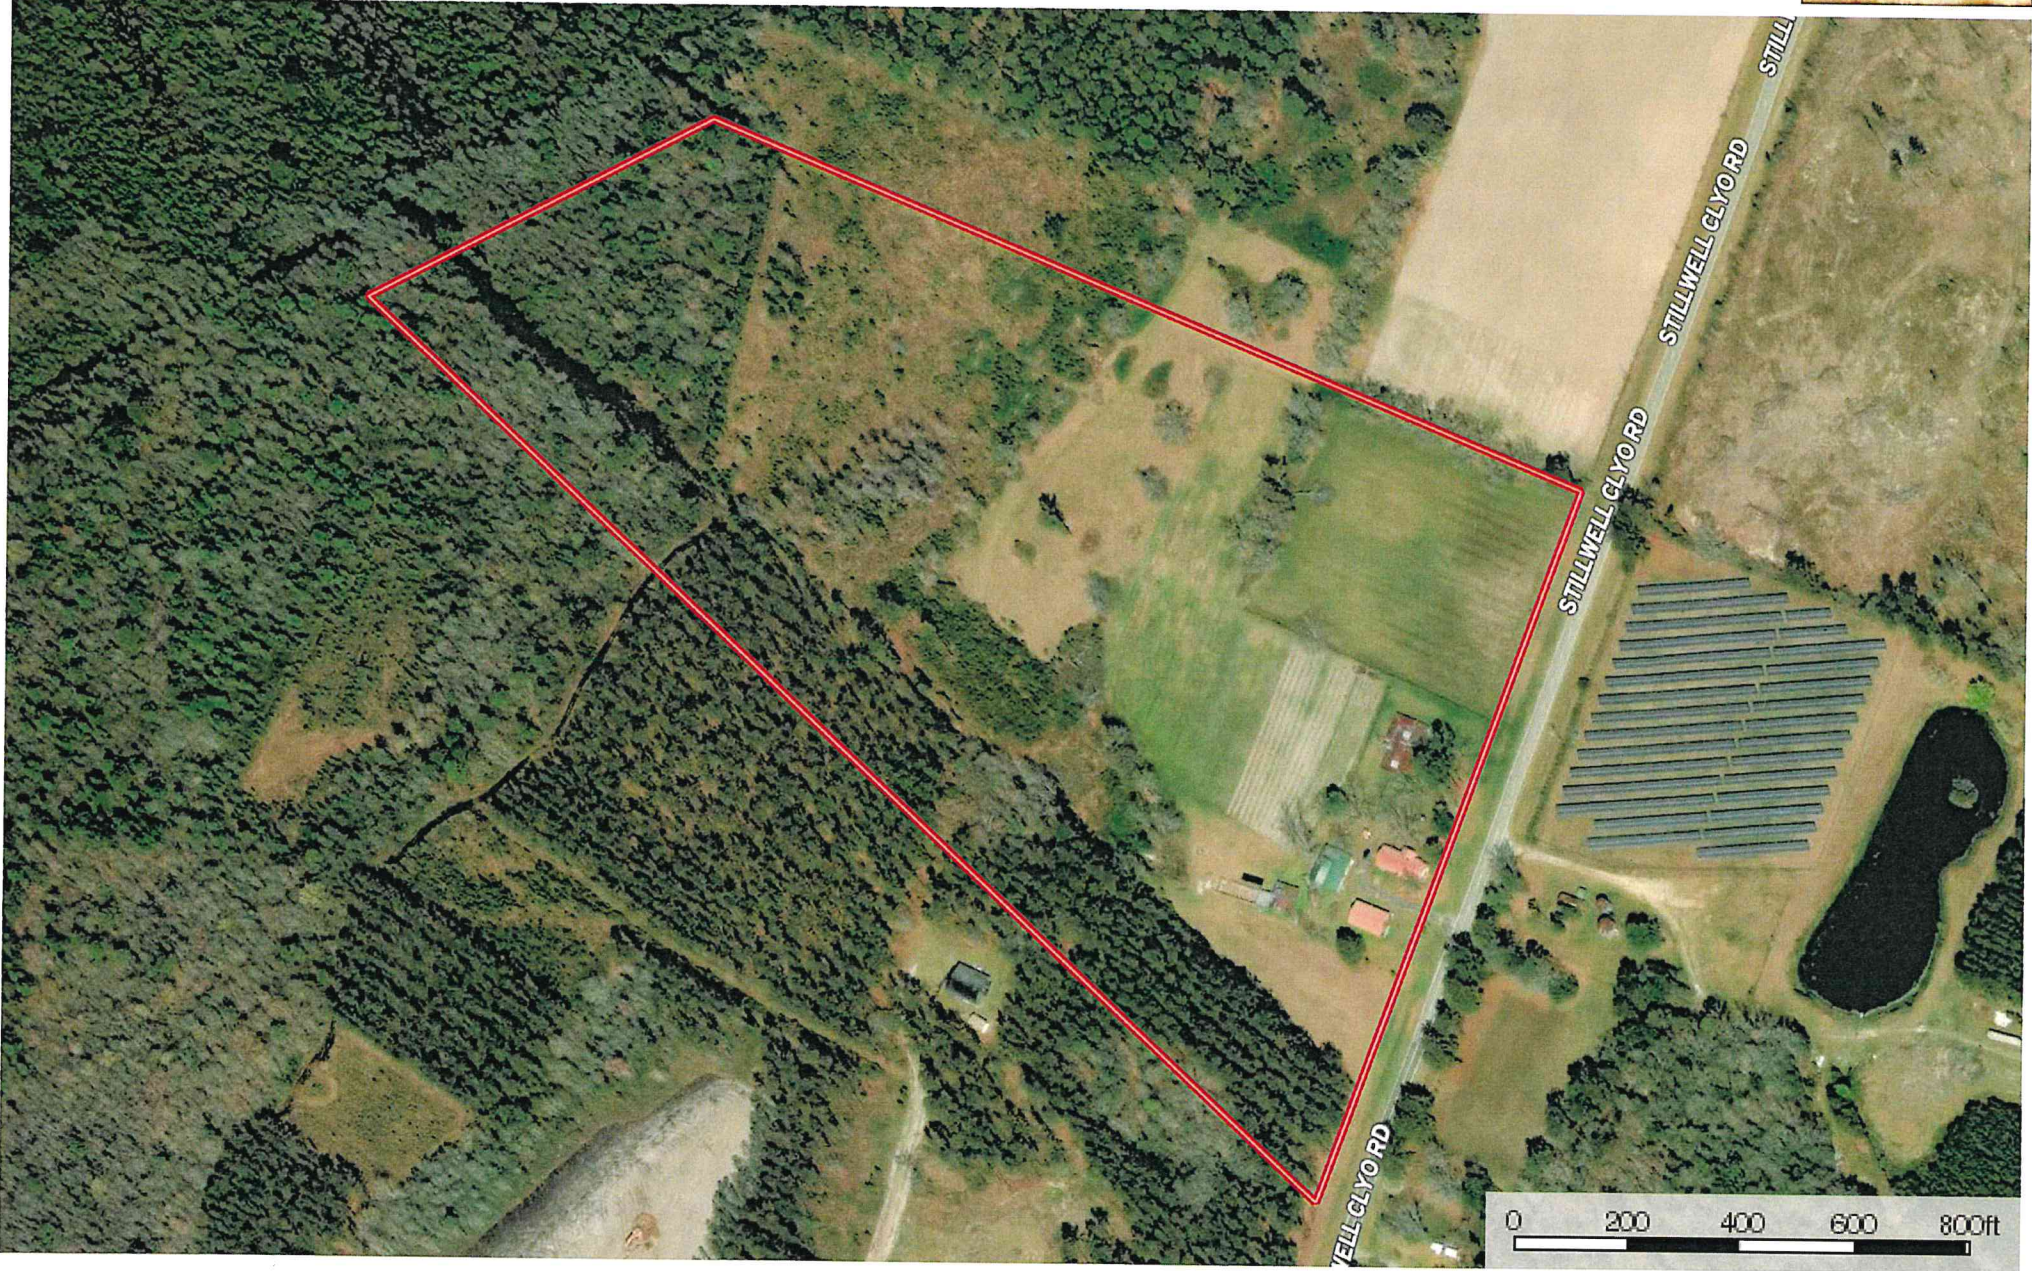

30+/- acres - 1965 Stillwell Clyo Rd.
Effingham County, Georgia, AC +/-

PLANTATION PROPERTIES
&
LAND INVESTMENTS, LLC

Boundary

Jason Williams
P: 912-764-LAND(5263) or 1-833-GOT-LAND (468-5263)

info@landandrivers.com | LandandRivers.com