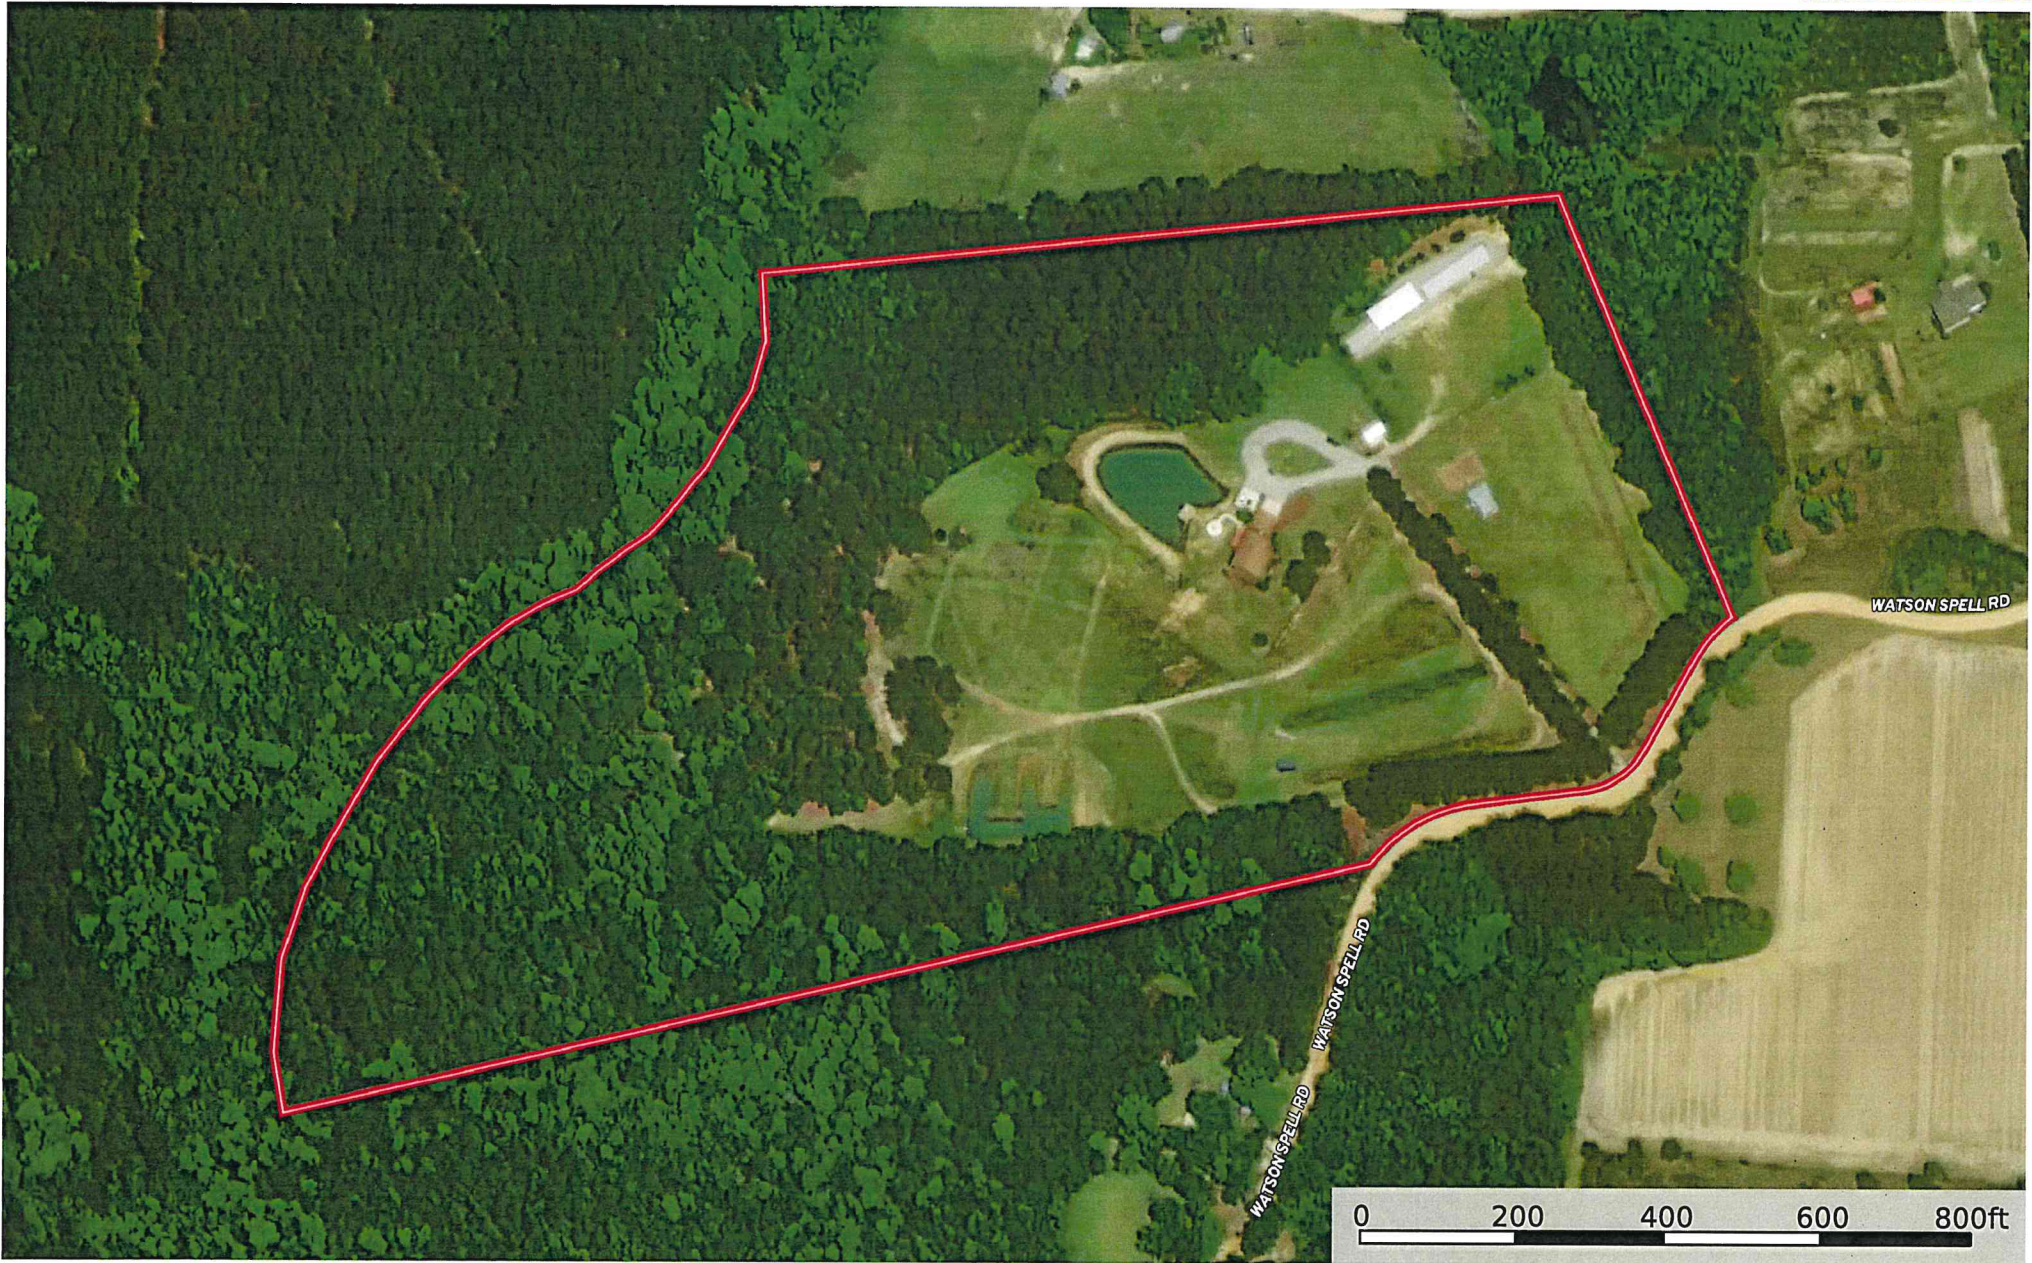

34+/- acres - 2323 Spell Rd.
Candler County, Georgia, 34.3 AC +/-

PLANTATION PROPERTIES
&
LAND INVESTMENTS, LLC

 Boundary

Jason Williams
P: 912-764-LAND(5263) or 1-833-GOT-LAND (468-5263) info@landandrivers.com | LandandRivers.com