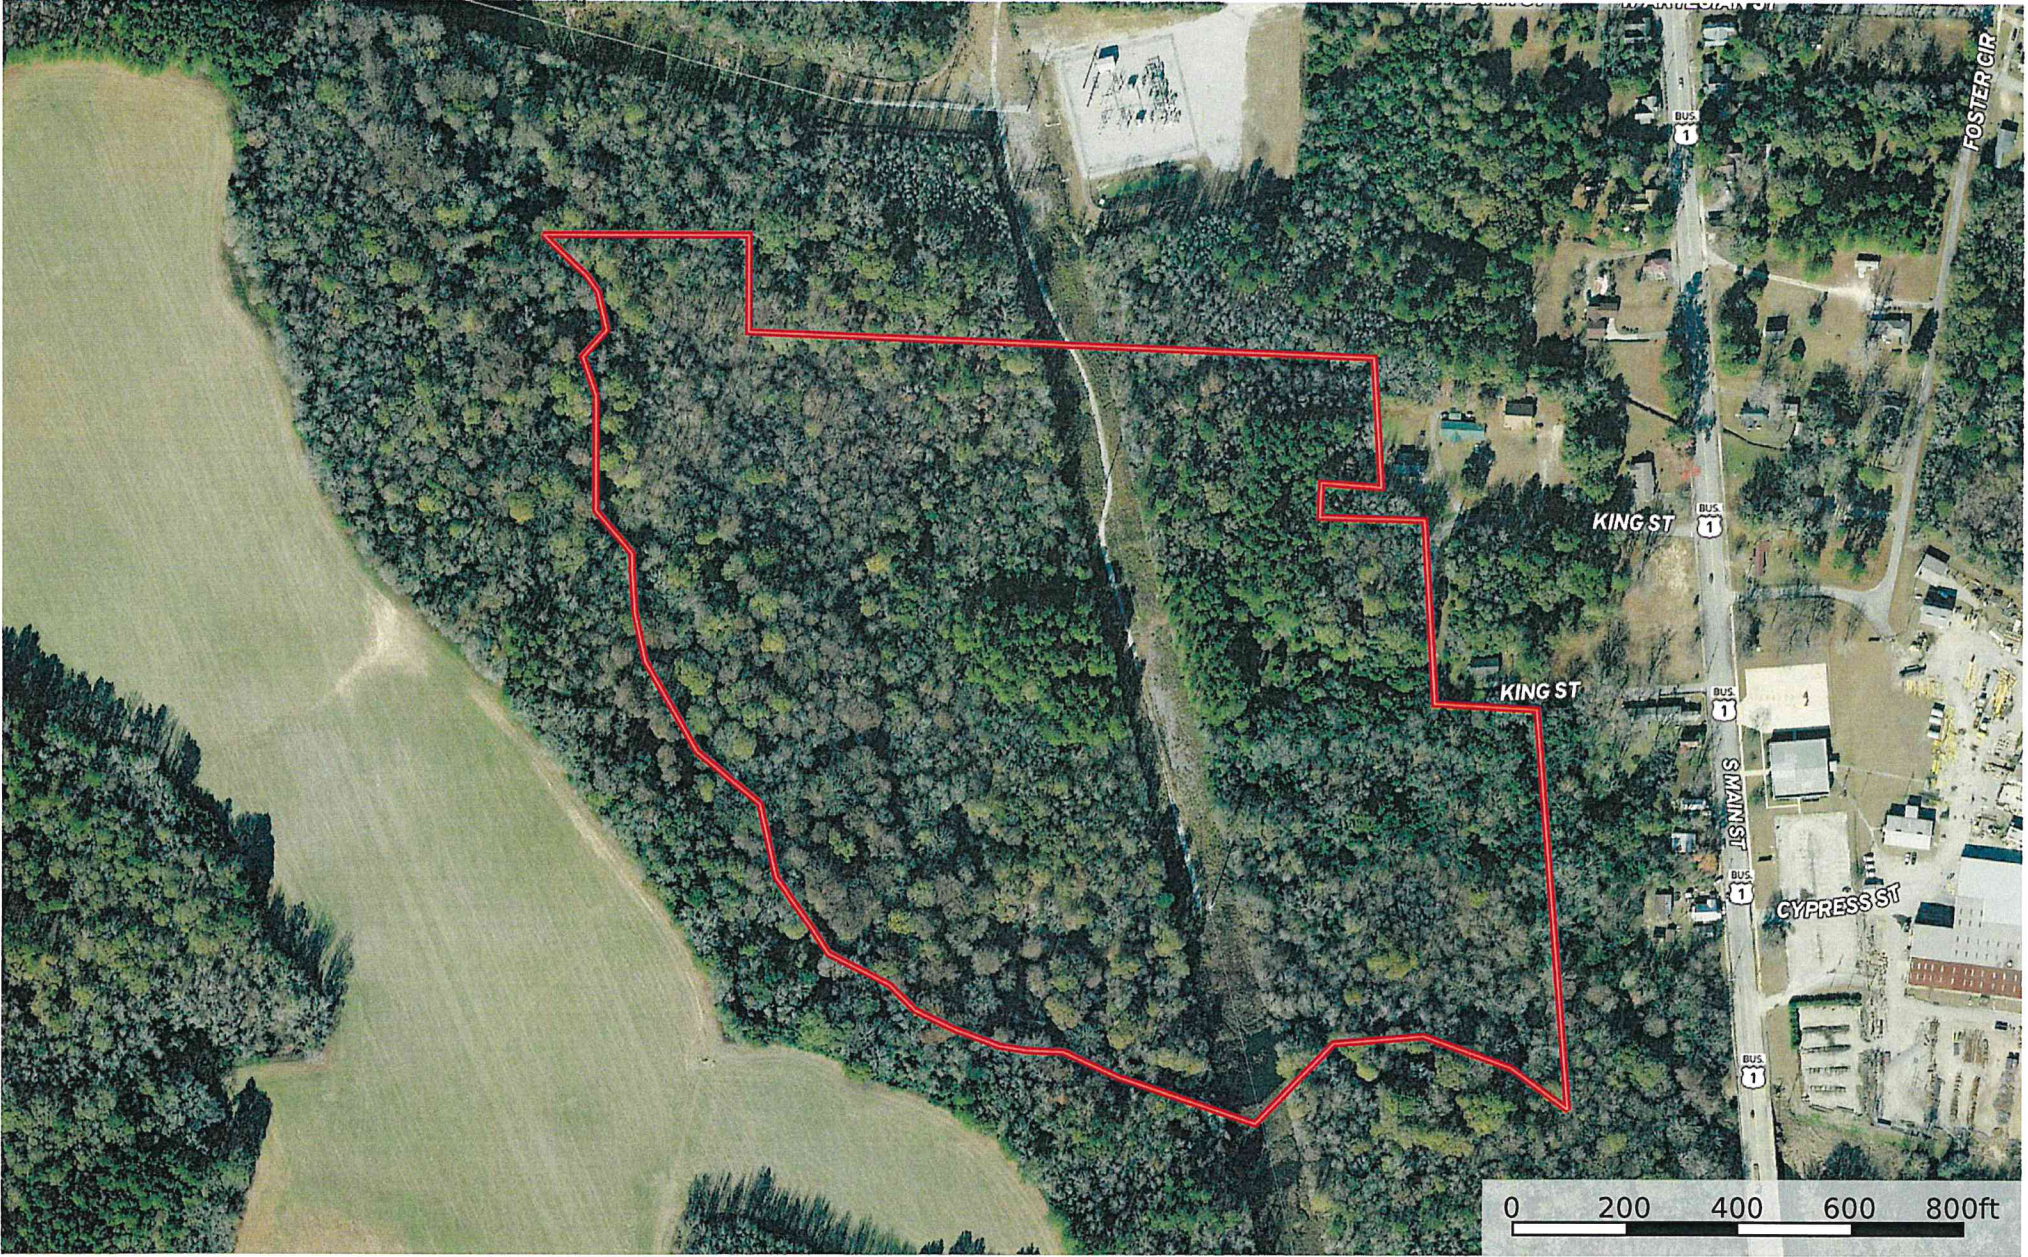

WILLIAMSON CREEK

Jefferson County, Georgia, 35 AC +/-

PLANTATION PROPERTIES
&
LAND INVESTMENTS, LLC

 Boundary

CADE WINDHAM
P: 478-972-9189

cade@LandandRivers.com

 The information contained herein was obtained from sources deemed to be reliable. Land id™ Services makes no warranties or guarantees as to the completeness or accuracy thereof.