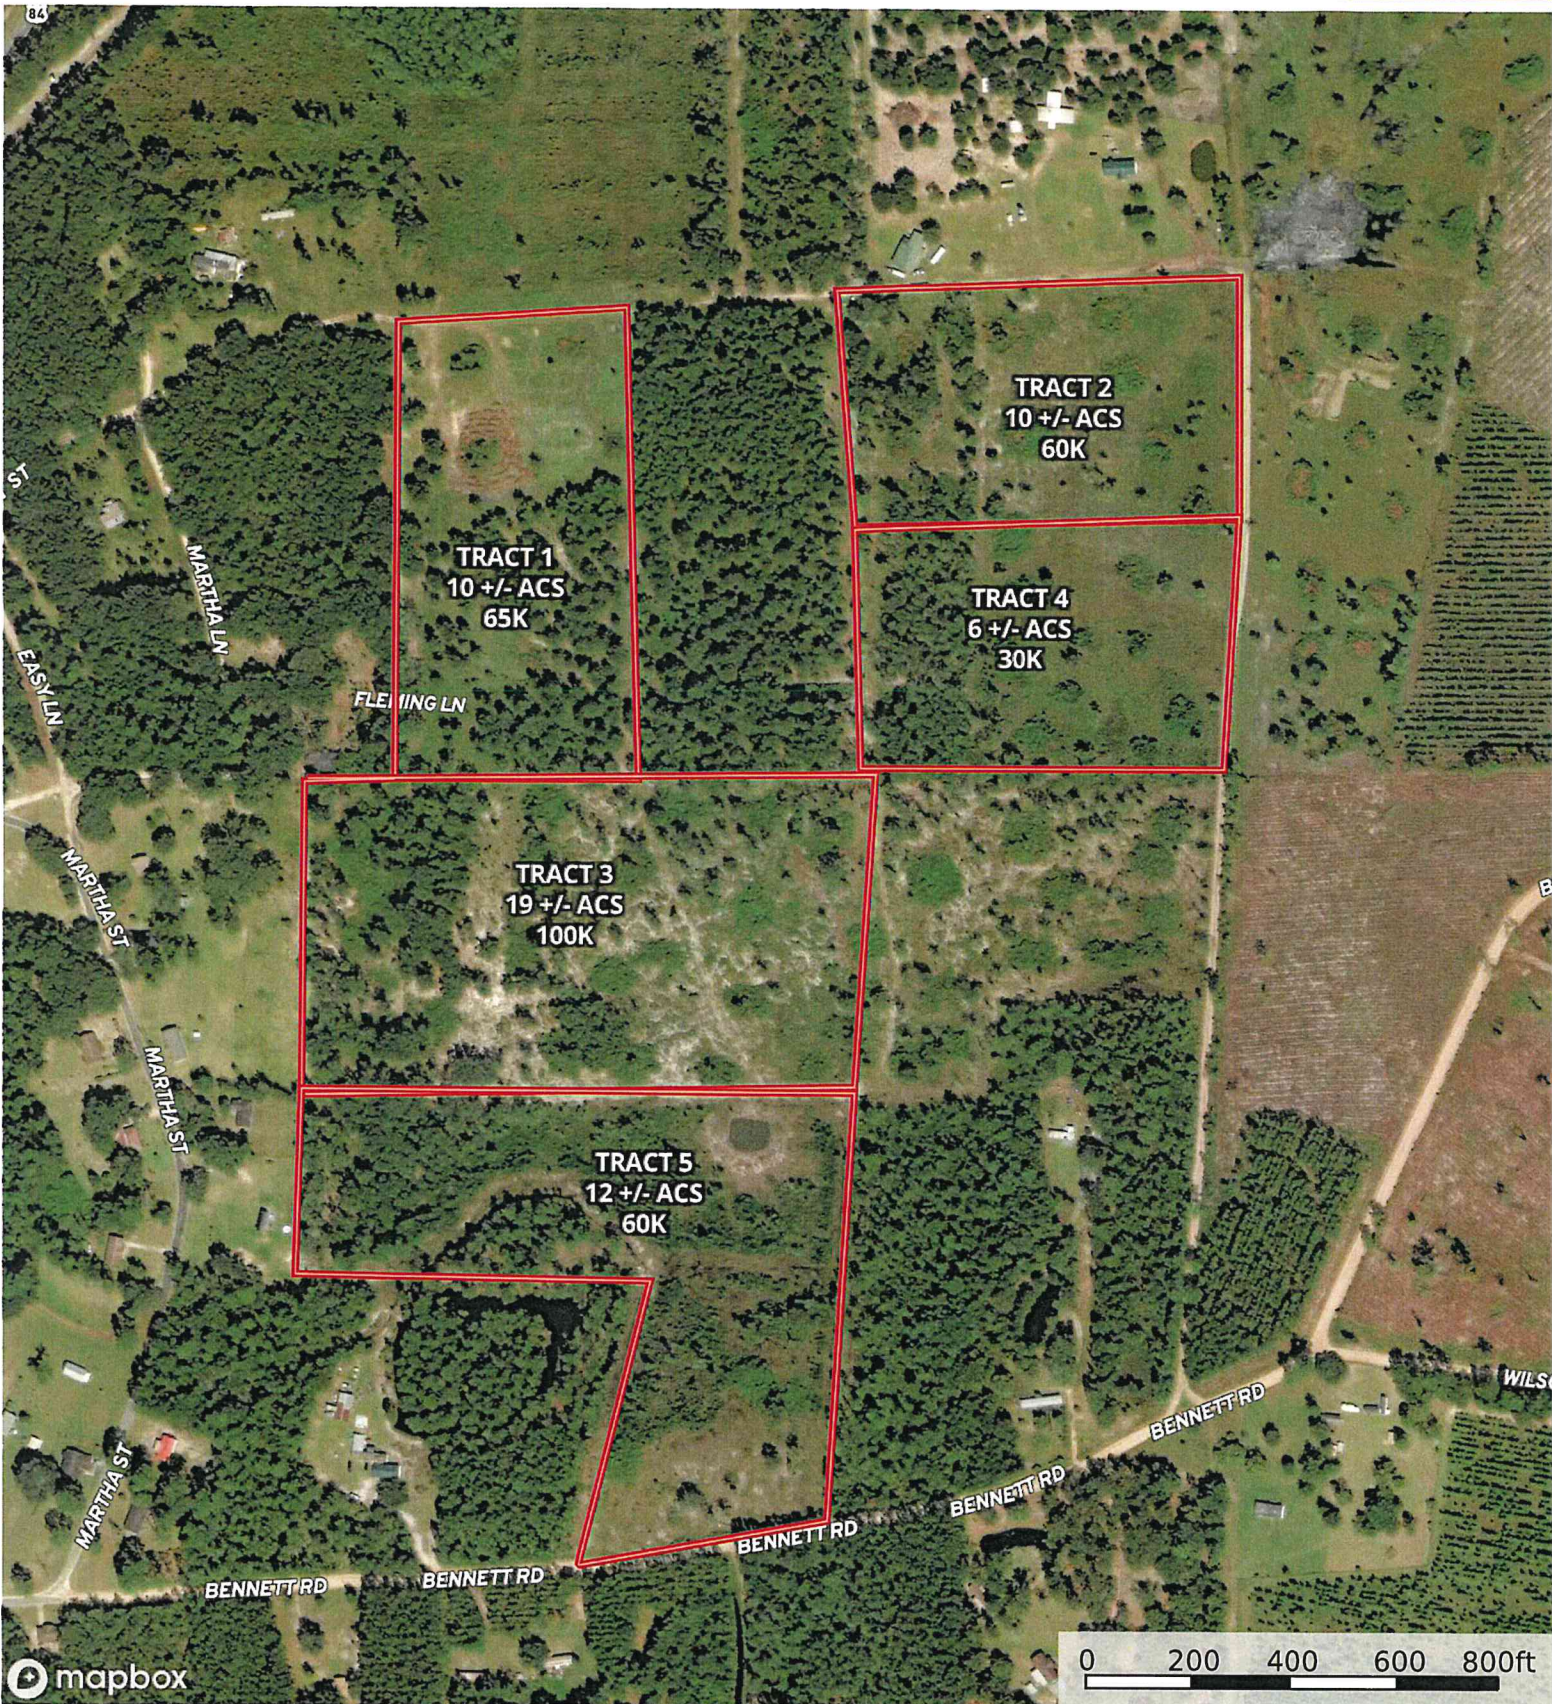

SIKES TRACT - 1-5 - WAYNE COUNTY

Georgia, AC +/-

PLANTATION PROPERTIES
&
LAND INVESTMENTS, LLC

Boundary

CADE WINDHAM
P: 478-972-9189

cade@LandandRivers.com

M The information contained herein was obtained from sources deemed to be reliable. MapRight Services makes no warranties or guarantees as to the completeness or accuracy thereof.