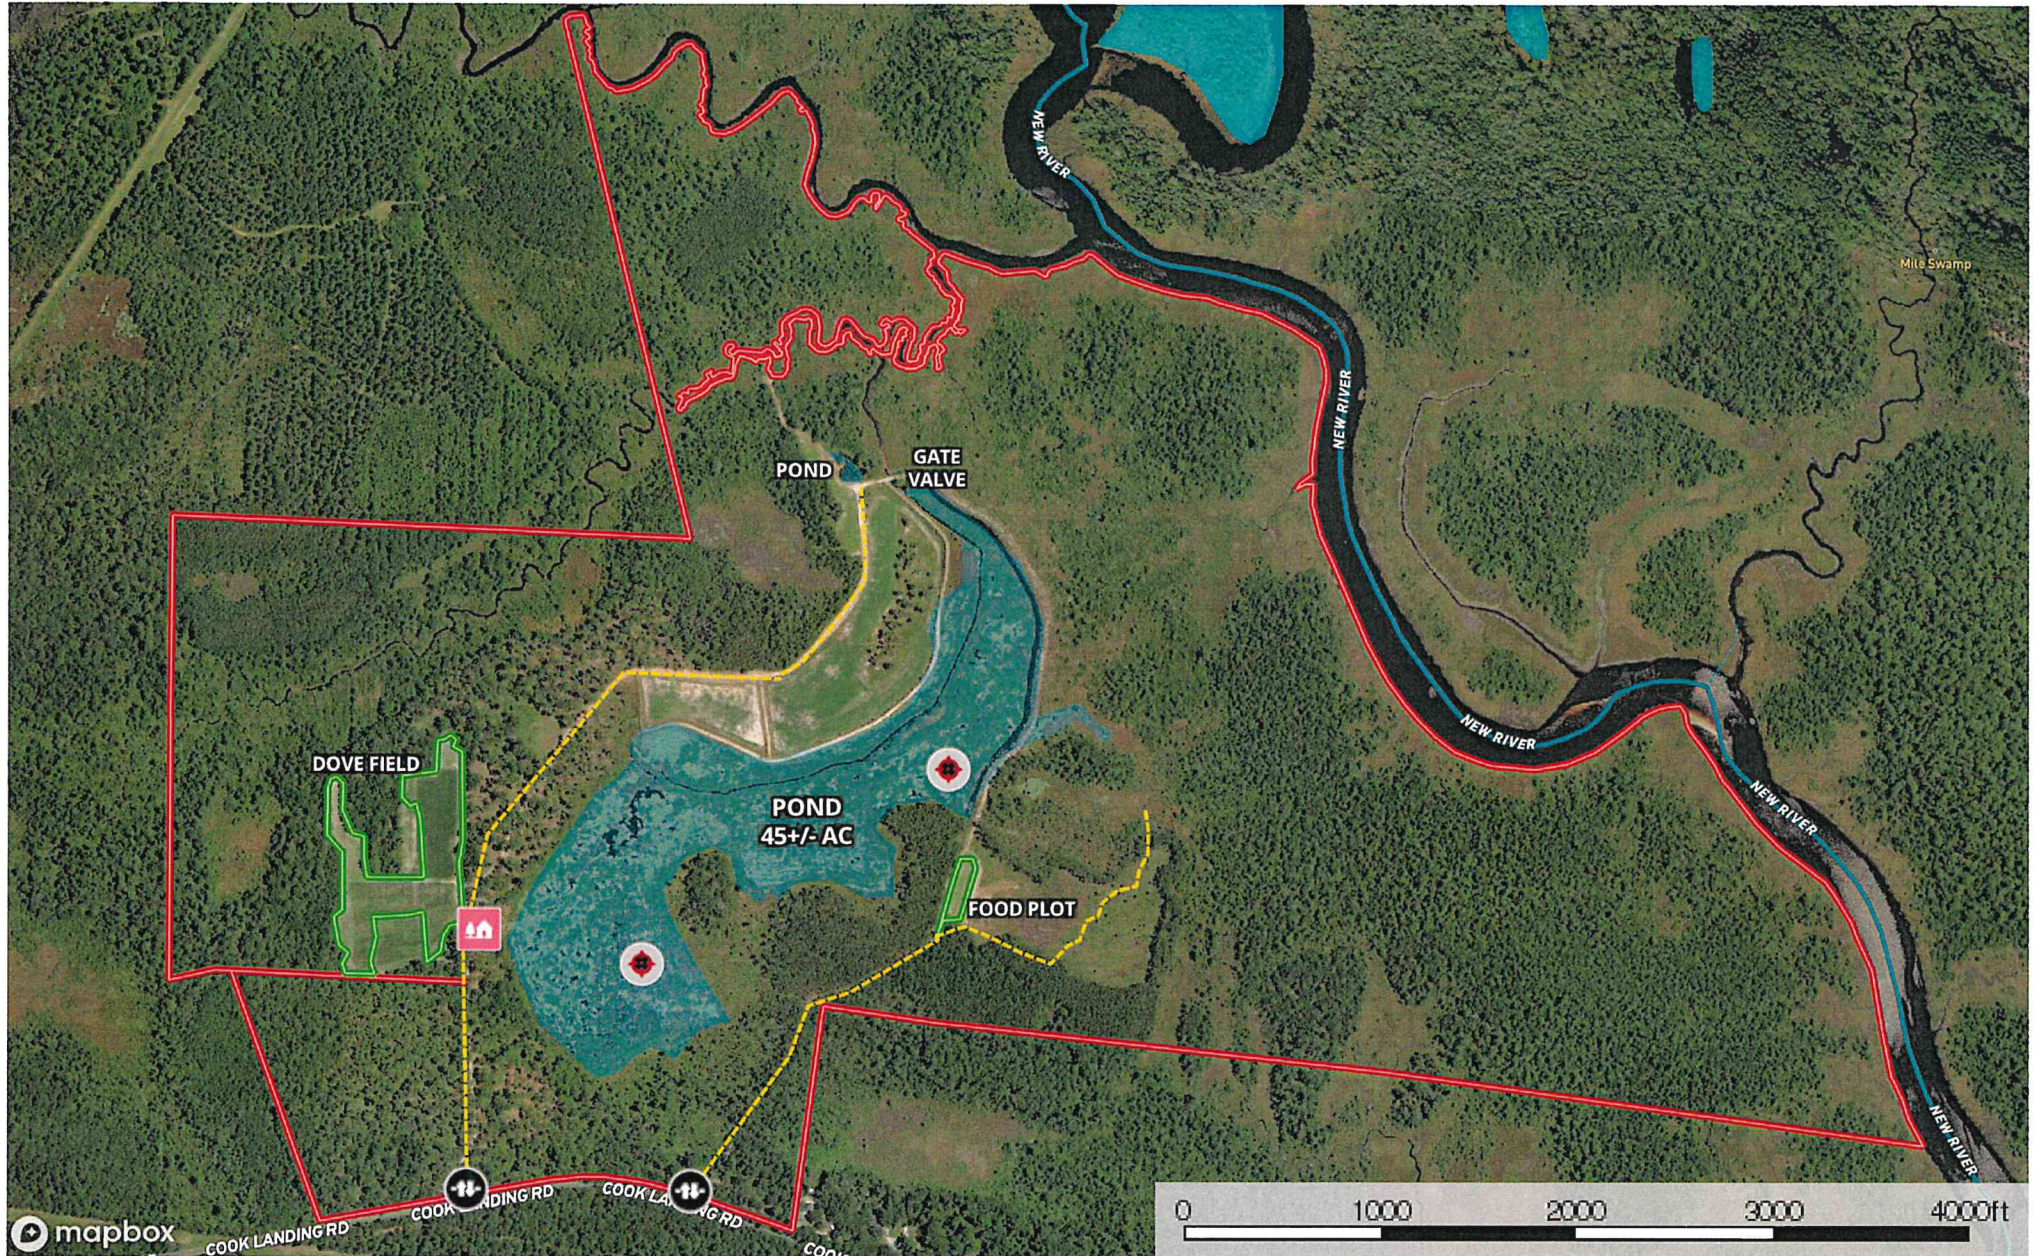

Cooks Landing Plantation -
Jasper County, South Carolina, 536 AC +/-

- Cabin
- Gate
- Blind
- Road / Trail
- Pond / Tank
- Dove Field
- Boundary
- Stream, Intermittent
- River/Creek
- Water Body