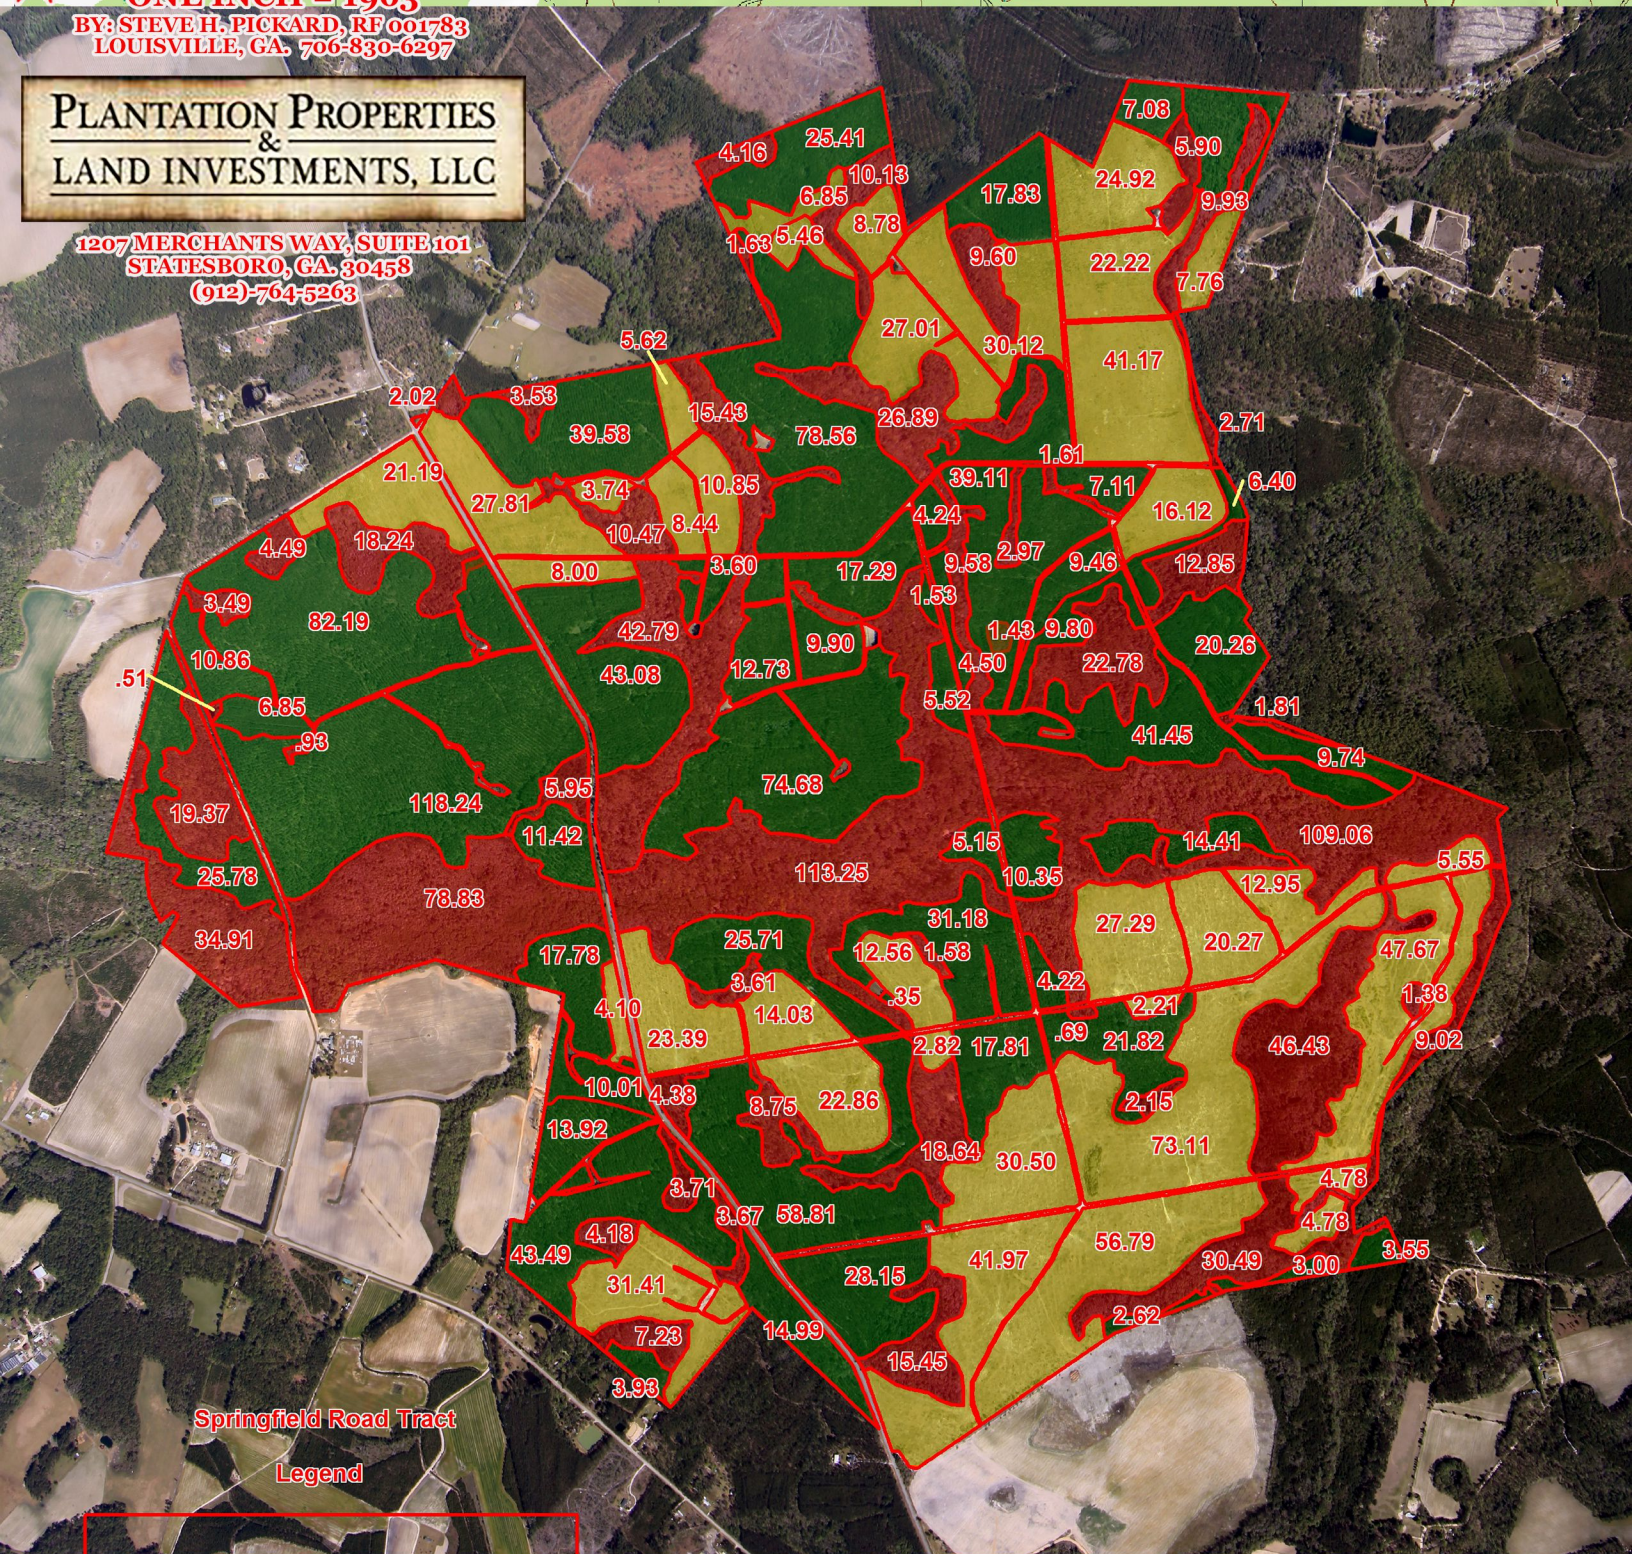

TRACT: SPRINGFIELD RD
COUNTY: EFFINGHAM
PHOTO DATE: 03-19-2017
RECTIFIED SCALE:

ONE INCH = 1963'

BY: STEVE H. PICKARD, RF 001783
 LOUISVILLE, GA. 706-830-6297

PLANTATION PROPERTIES
&
LAND INVESTMENTS, LLC

1207 MERCHANTS WAY, SUITE 101
 STATESBORO, GA, 30458
 (912)-764-5263

Springfield Road Tract

Legend

	Planted Pines	1115.49 Acres
	Hardwood	748.61 Acres
	Clearcut	715.10 Acres
	Roads/Open	63.66 Acres
	Total	2639.86 Acres