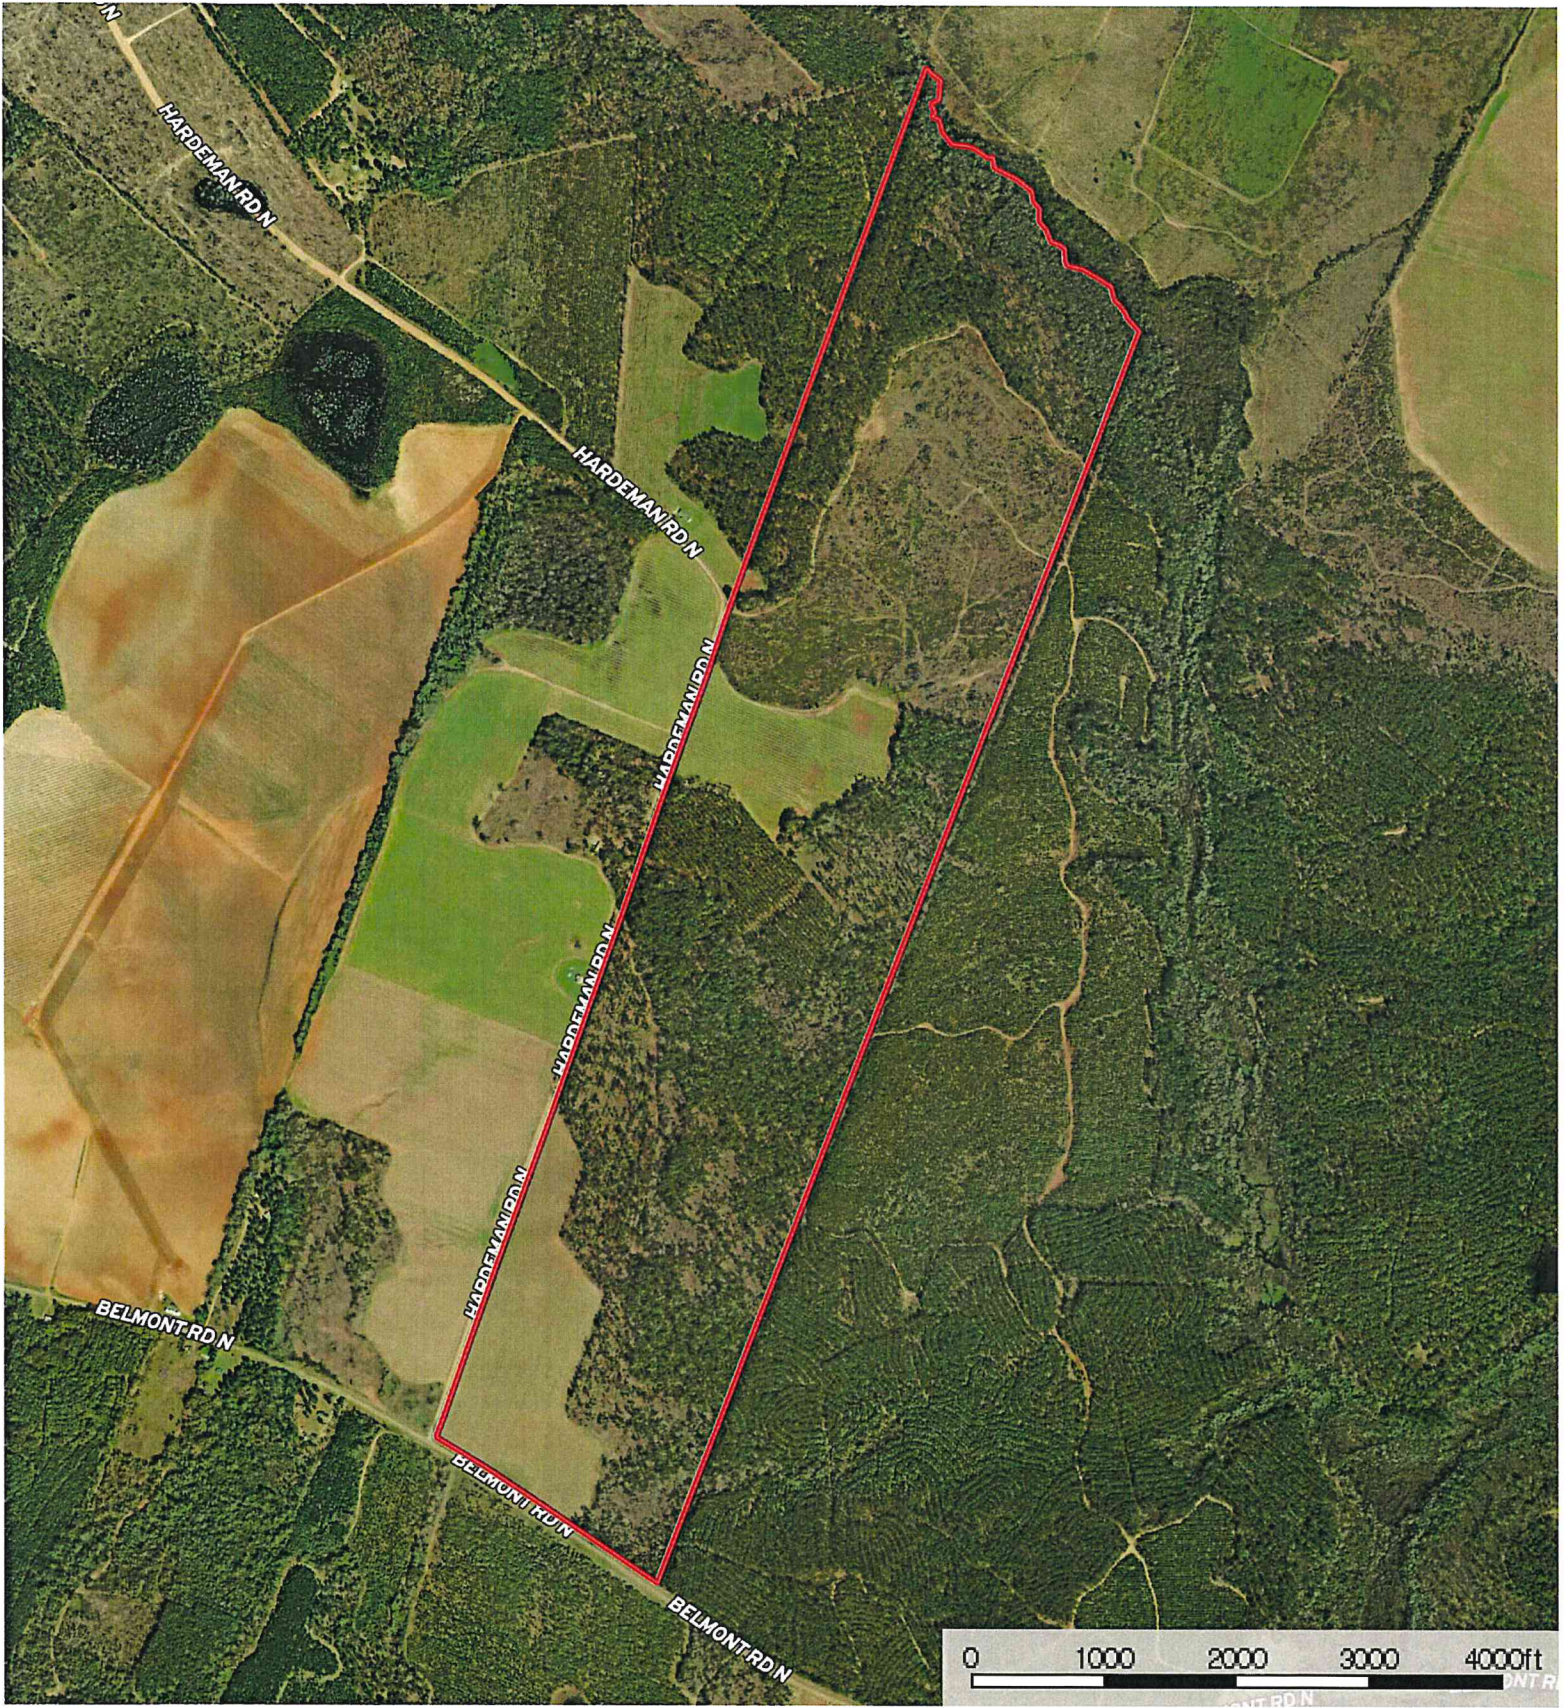

360+/- acres on Belmont Rd.
Jefferson County, Georgia, AC +/-

PLANTATION PROPERTIES
&
LAND INVESTMENTS, LLC

 Boundary

Jason Williams

P: 912-764-LAND(5263) or 1-833-GOT-LAND (468-5263)

info@landandrivers.com | LandandRivers.com

The information contained herein was obtained from sources deemed to be reliable. MapRight Services makes no warranties or guarantees as to the completeness or accuracy thereof.