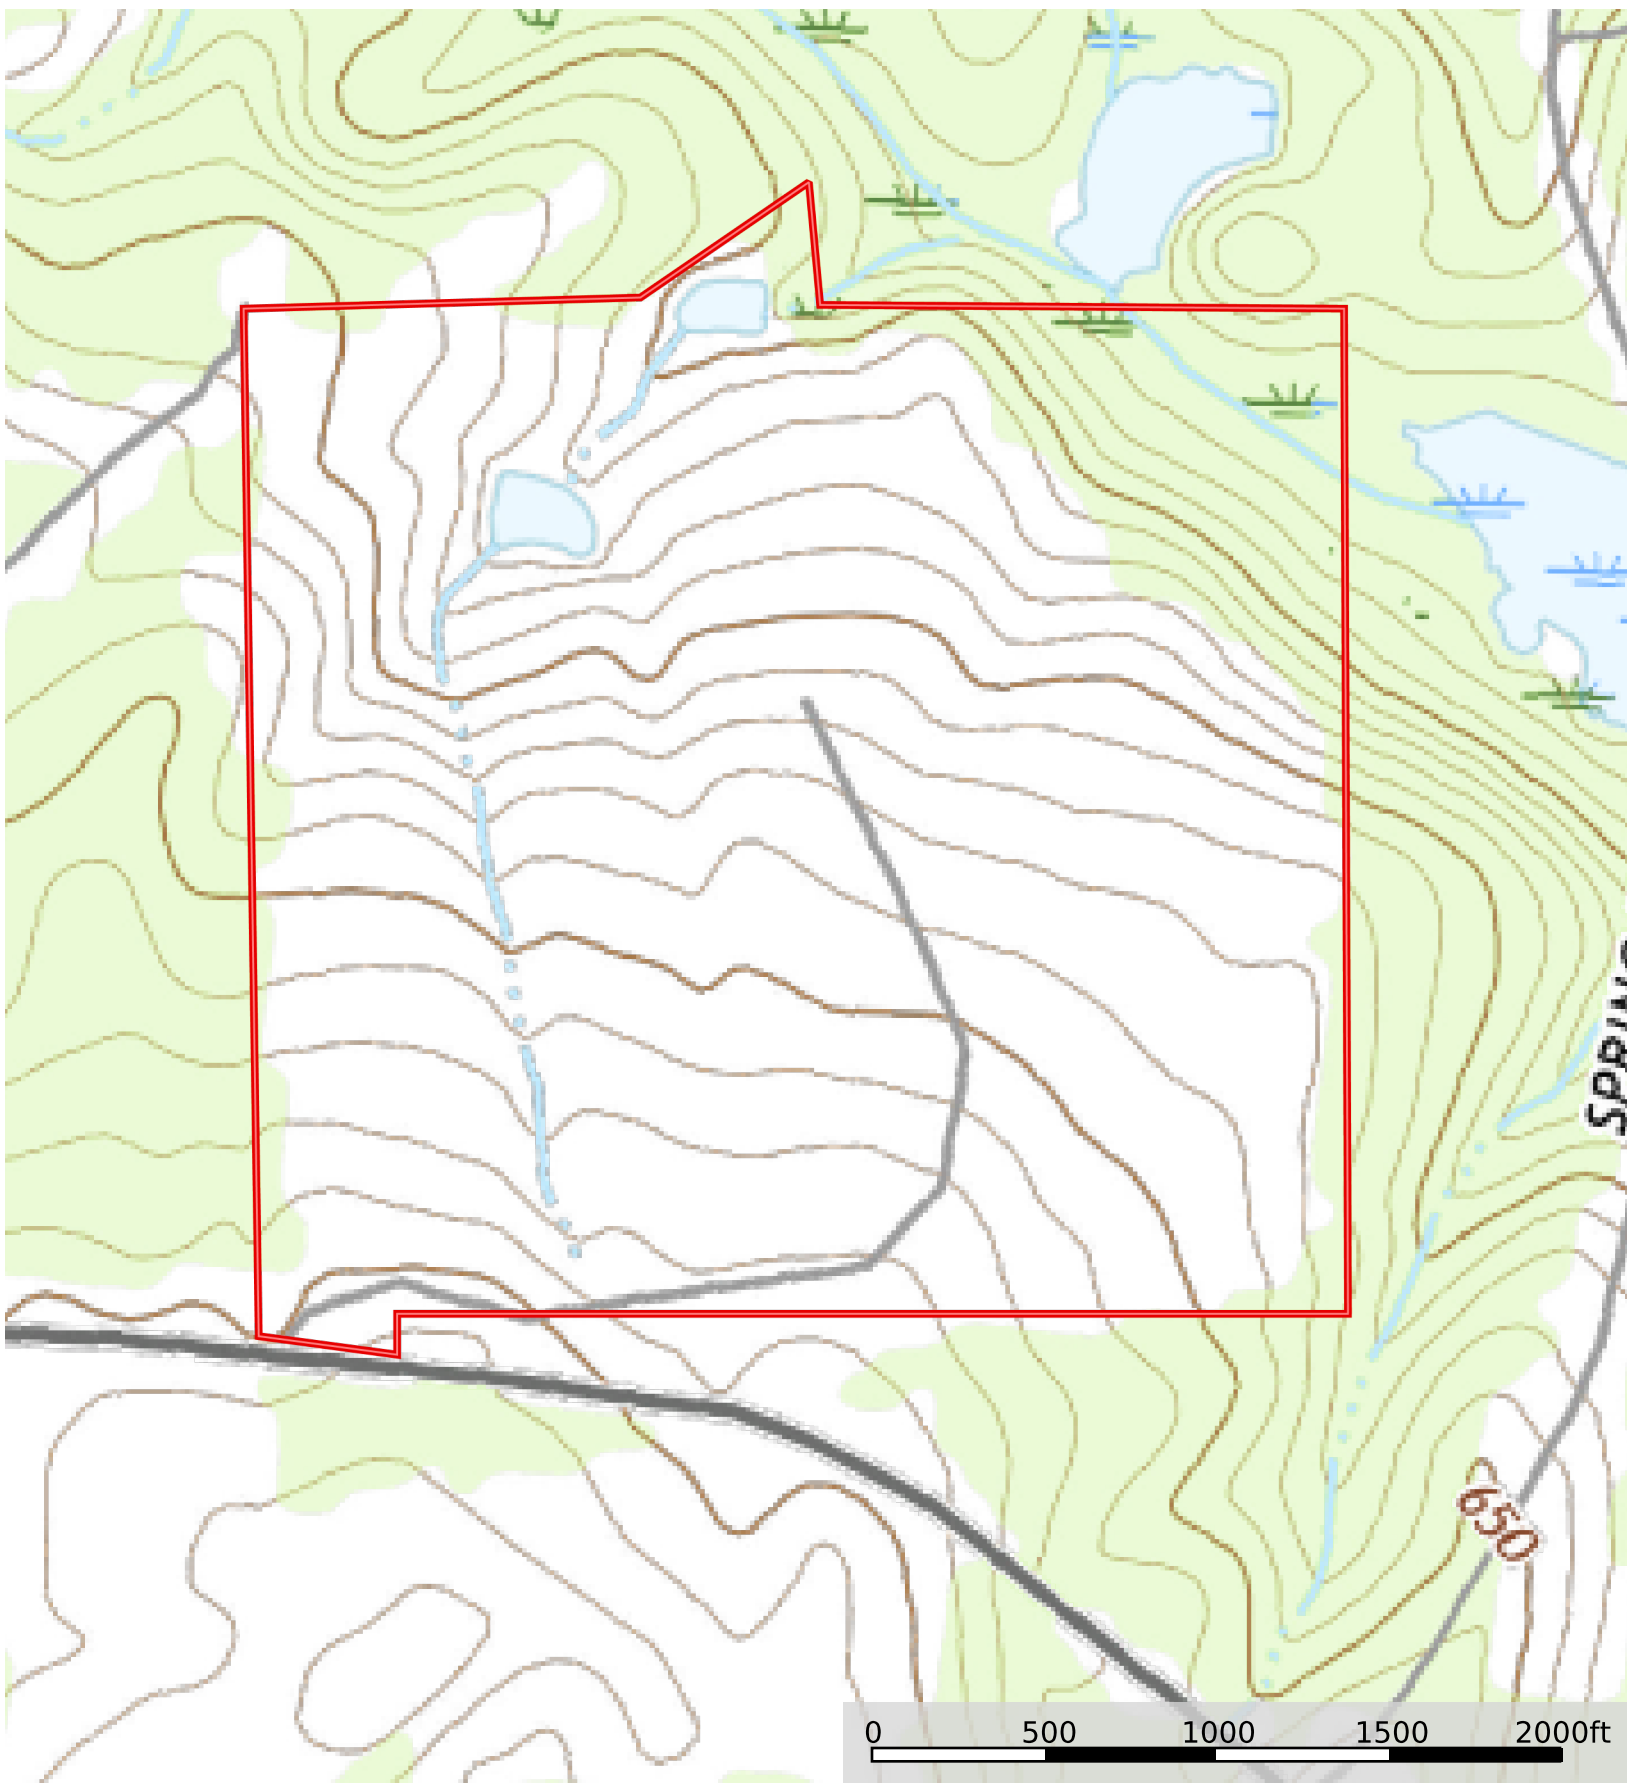

# LITTLE SHOAL CREEK FARM

Marion County, Georgia, 210 AC +/-

 Boundary