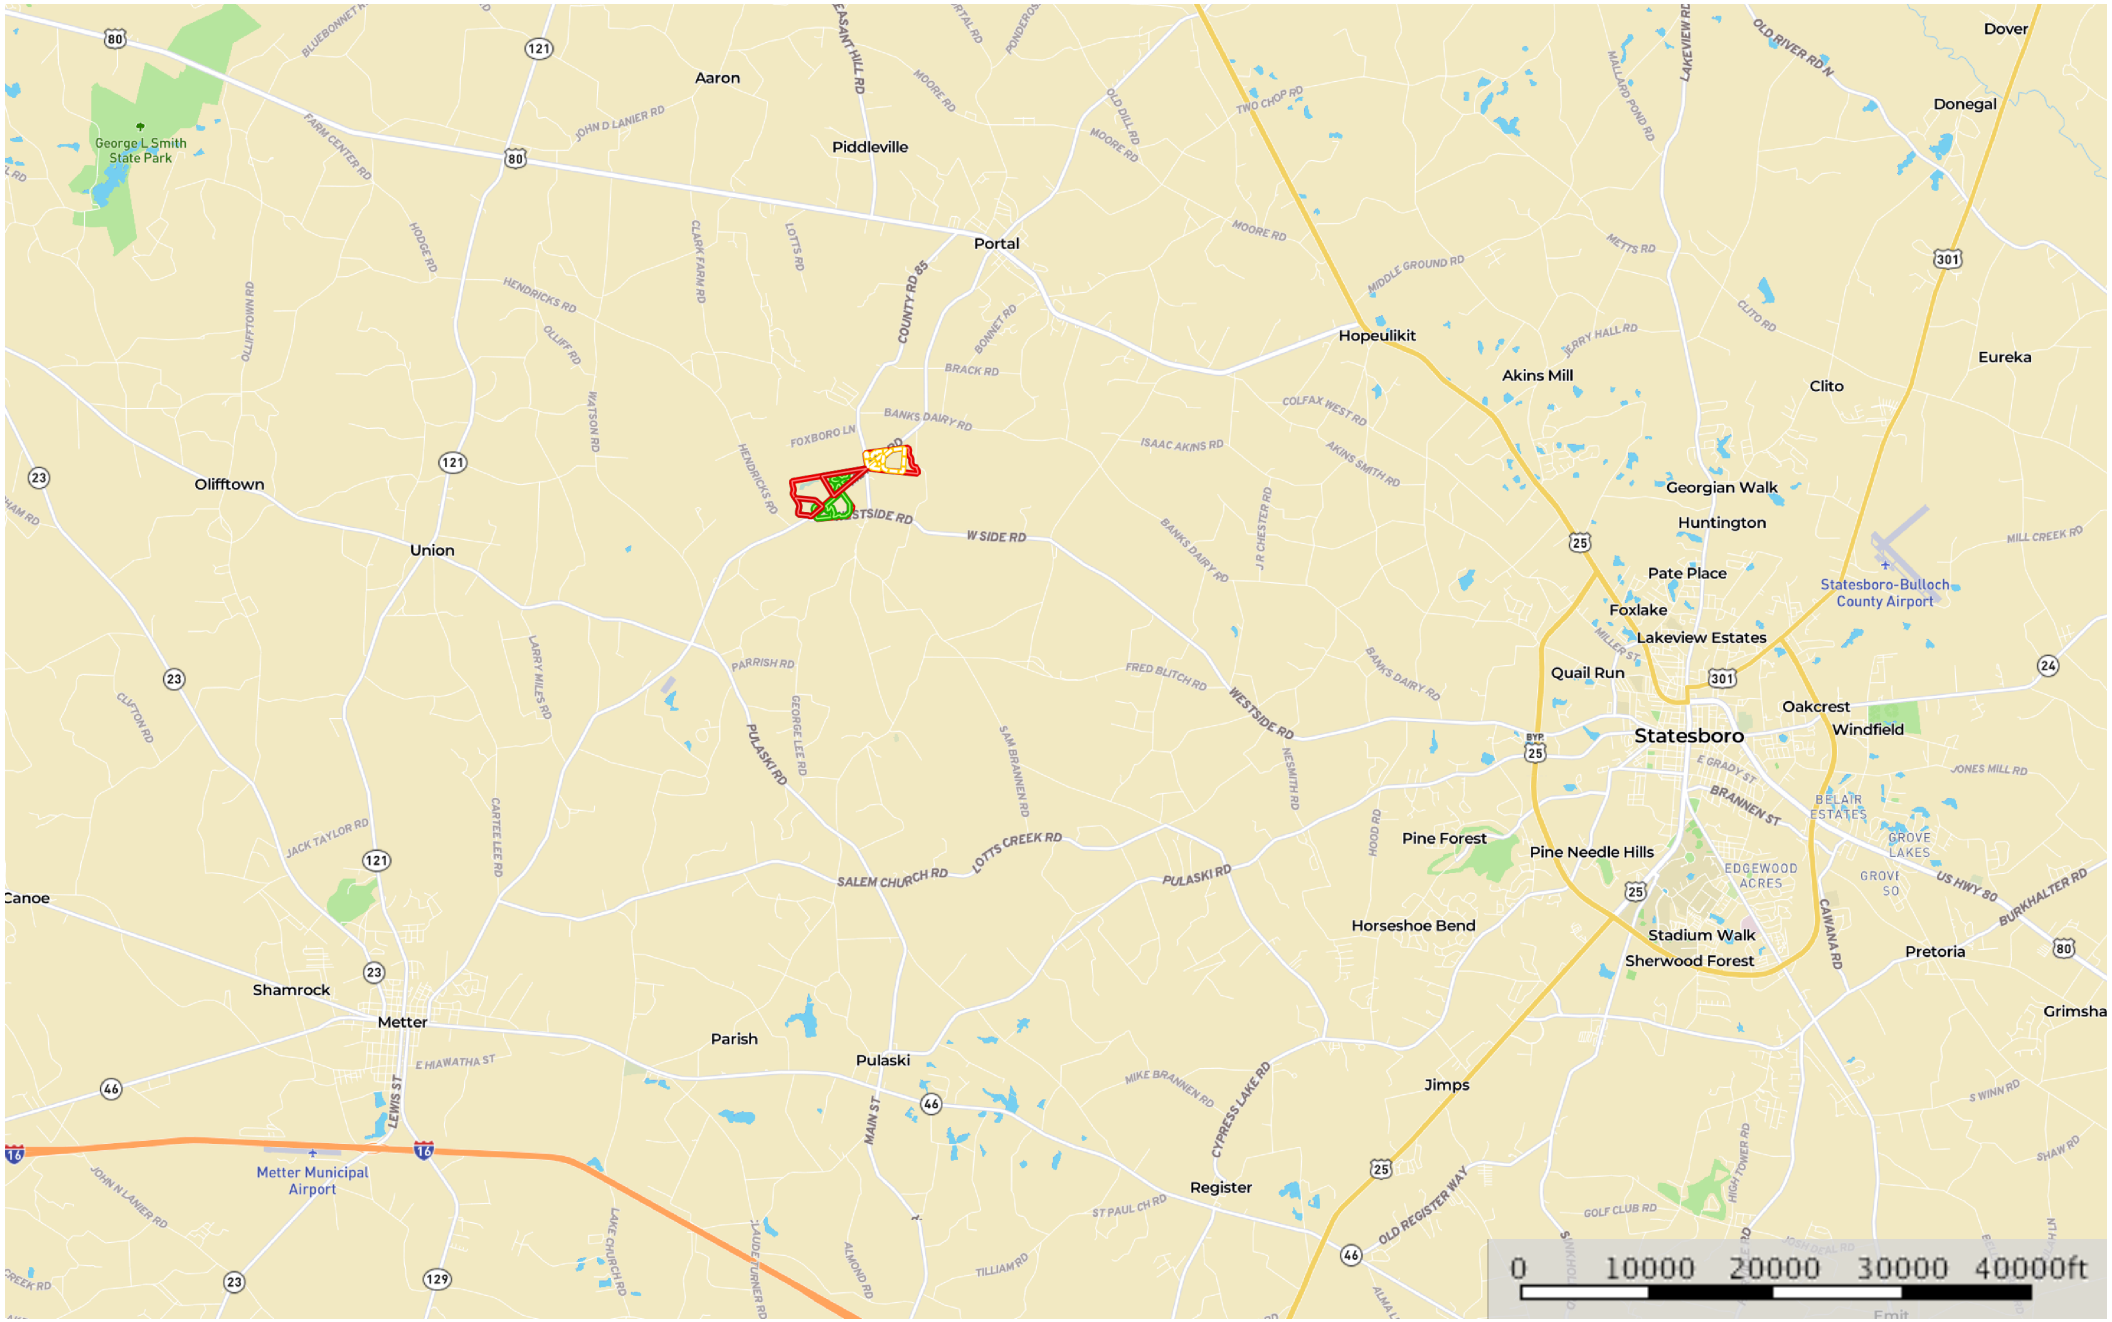

232+/- acres Metter Rd. / Westside Rd.
 Bulloch County, Georgia, 232 AC +/-

- Boundary
- Planted Pines
- Cultivated Land
- Pond / Tank
- Boundary