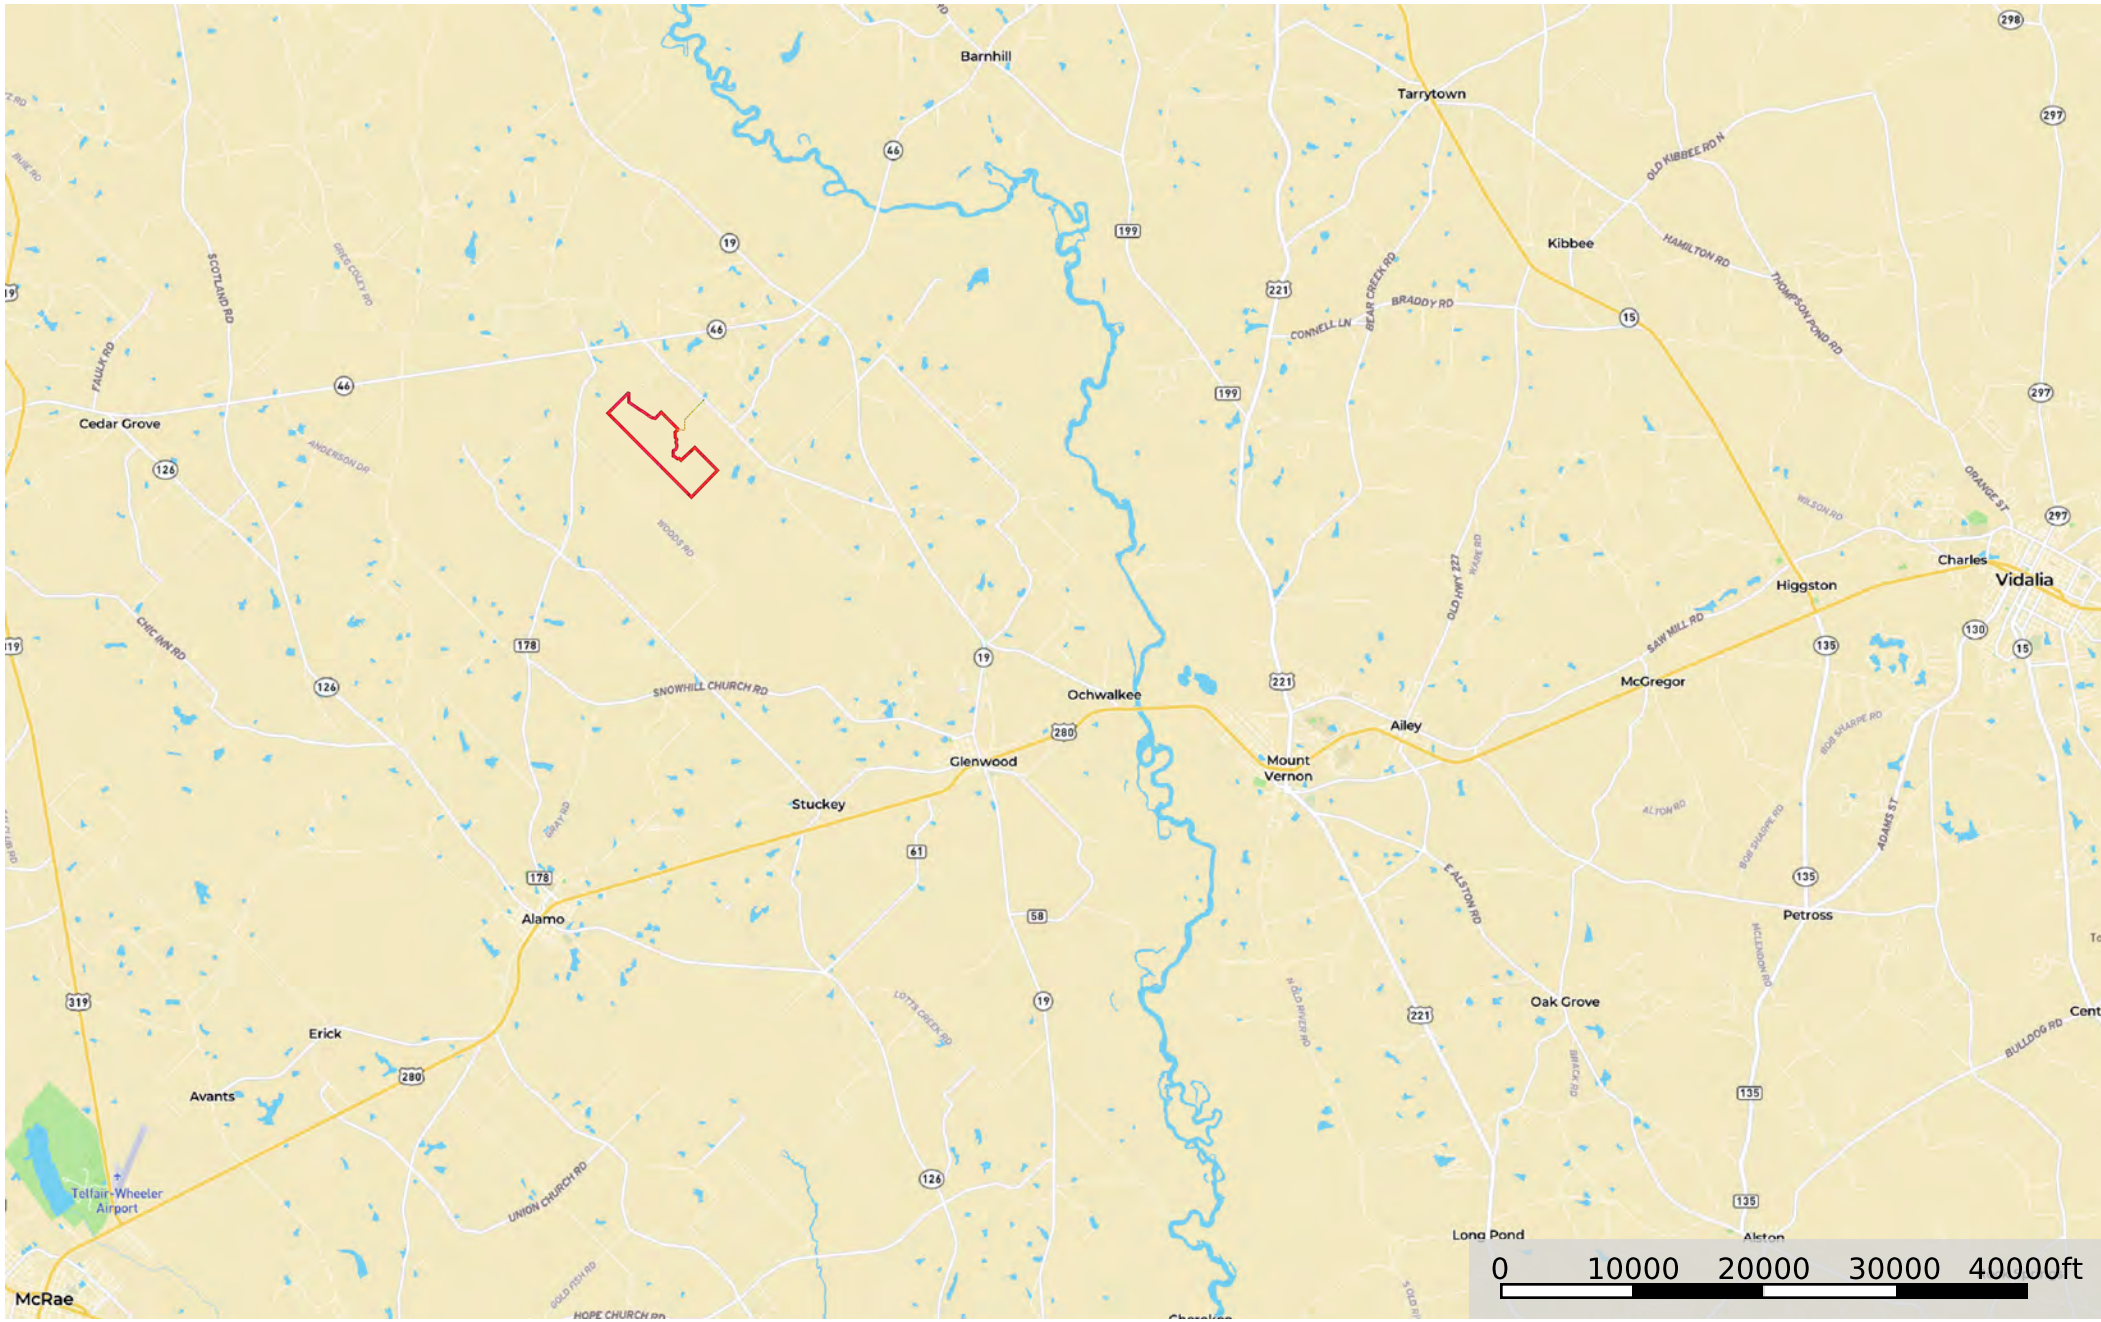

502+/- acs off of Sweetwater Ln. & Landsburg Rd.

Wheeler County, Georgia, 502.88 AC +/-

--- Road / Trail □ Boundary