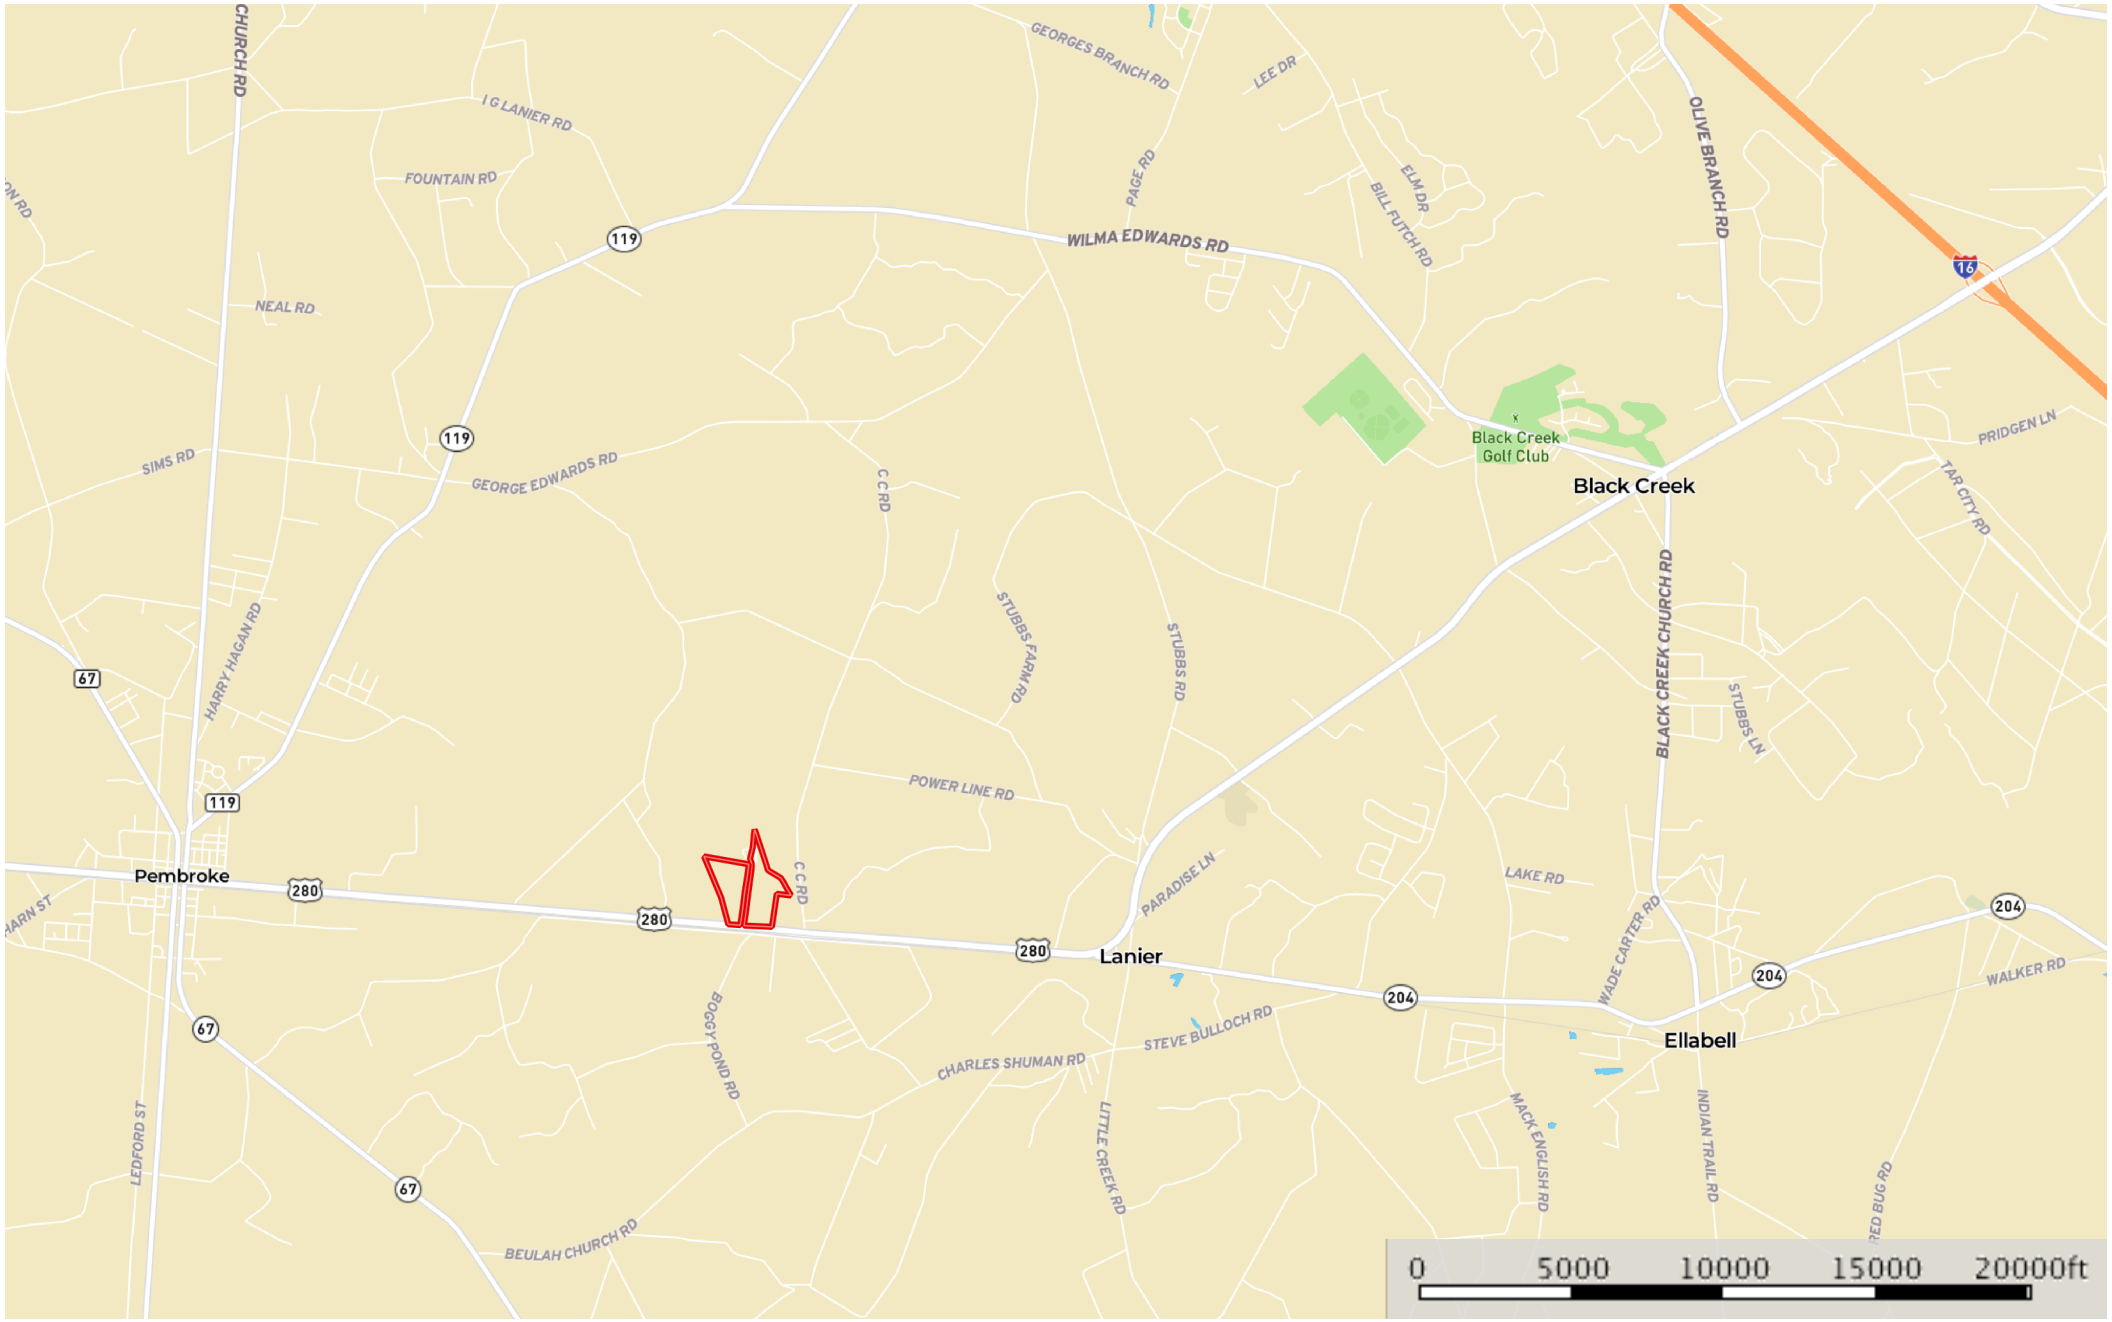

69+/- acres on E. Hwy 280 & Osteen Rd.
Bryan County, Georgia, 39.35 AC +/-

 Boundary