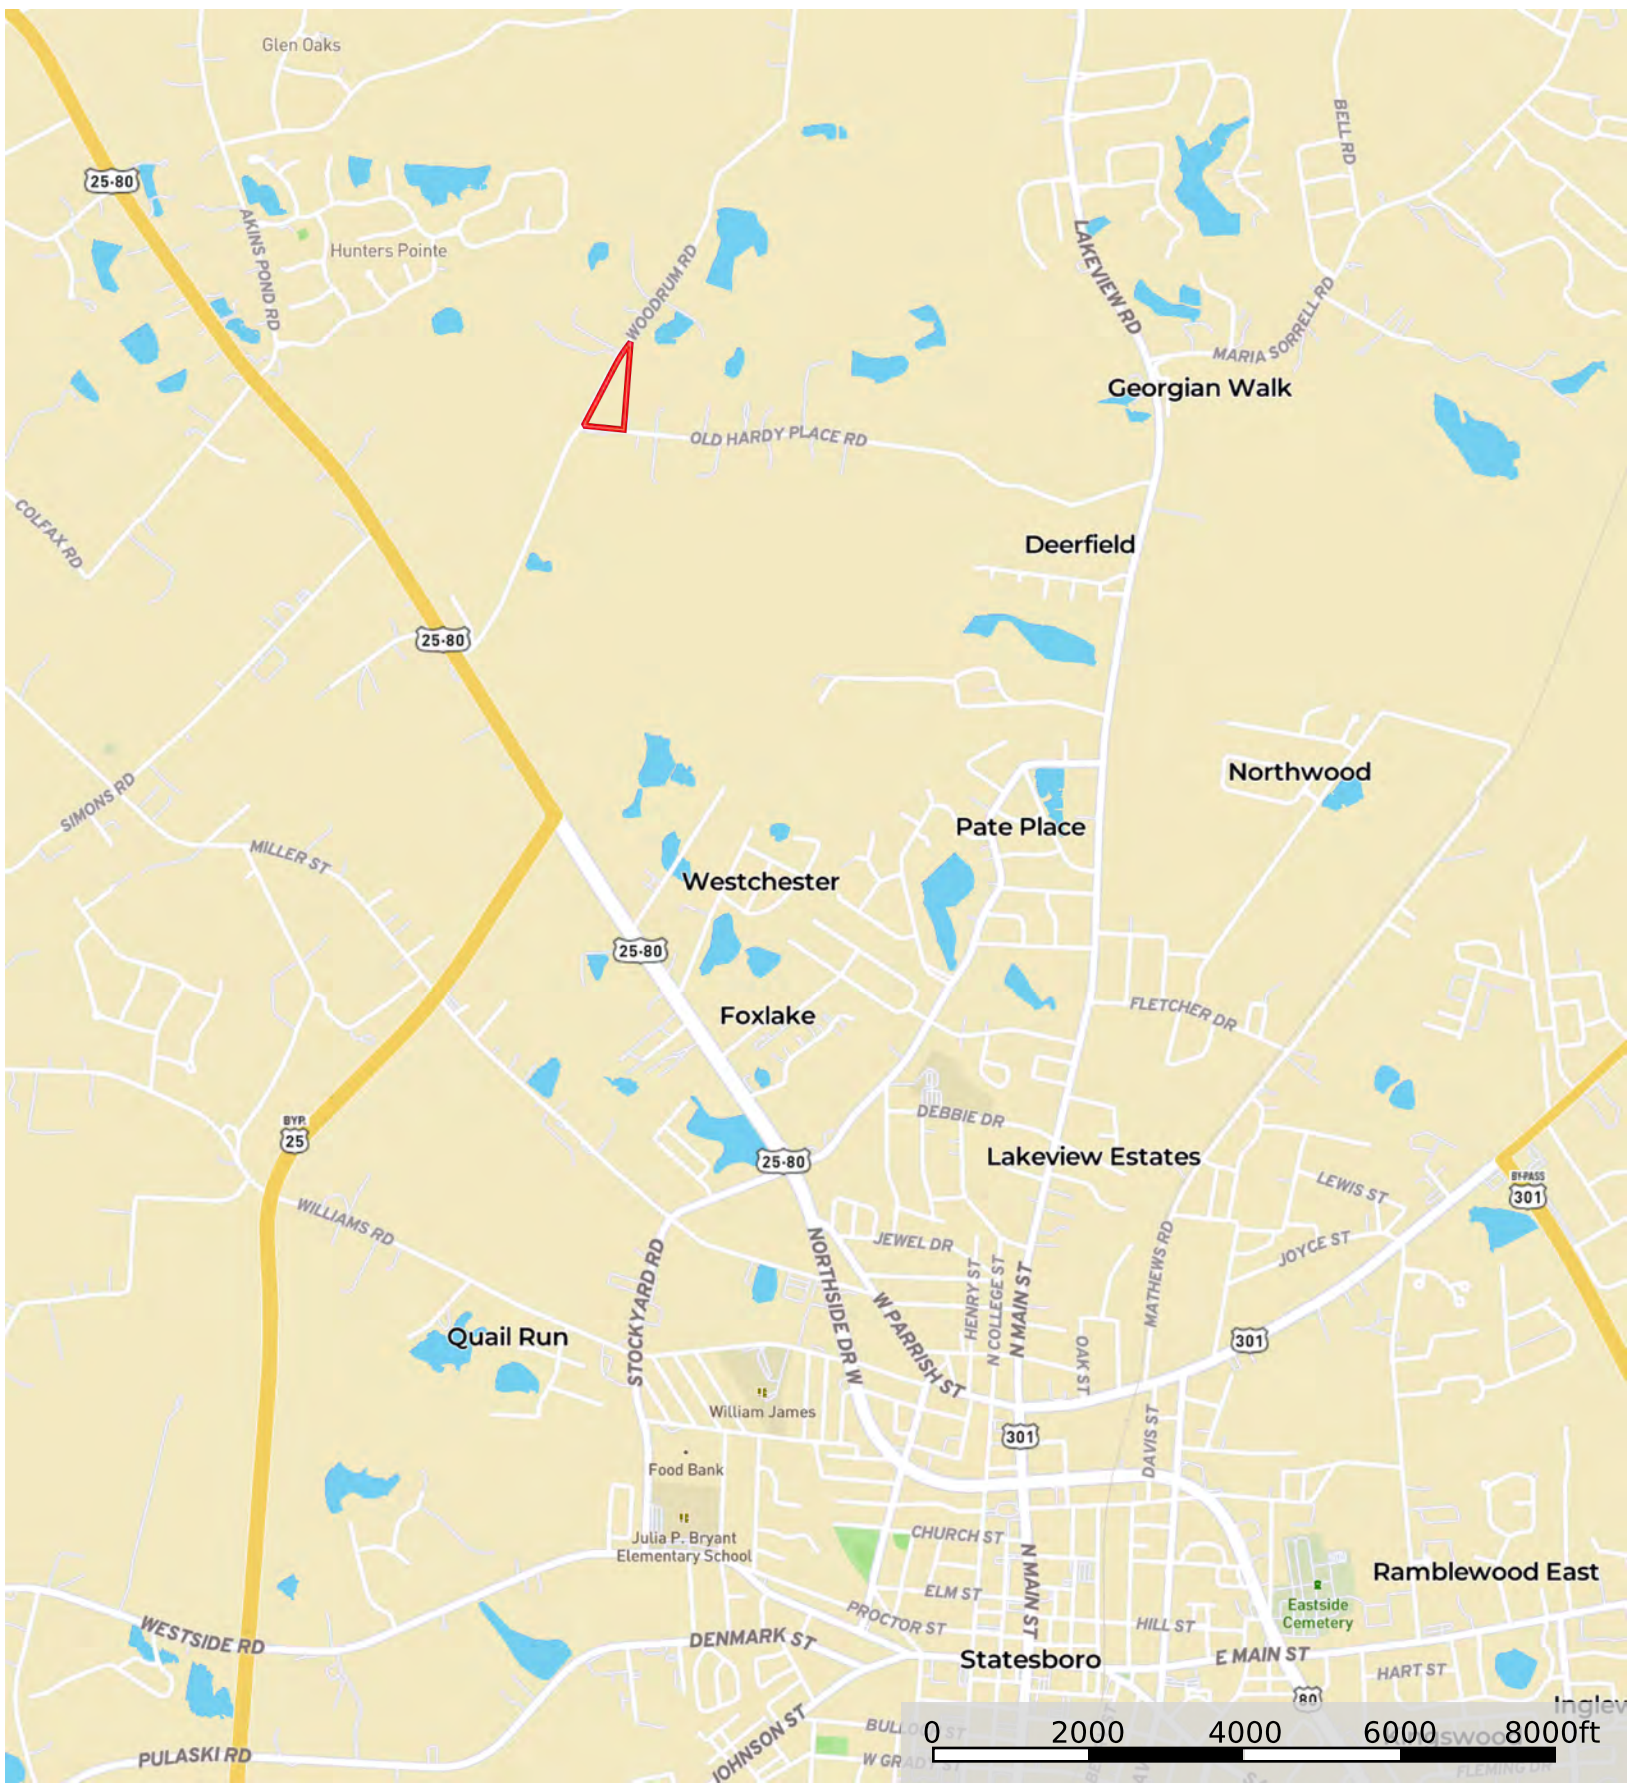

73 Old Hardy Place Rd., Statesboro

Bulloch County, Georgia, 8.58 AC +/-

 Boundary