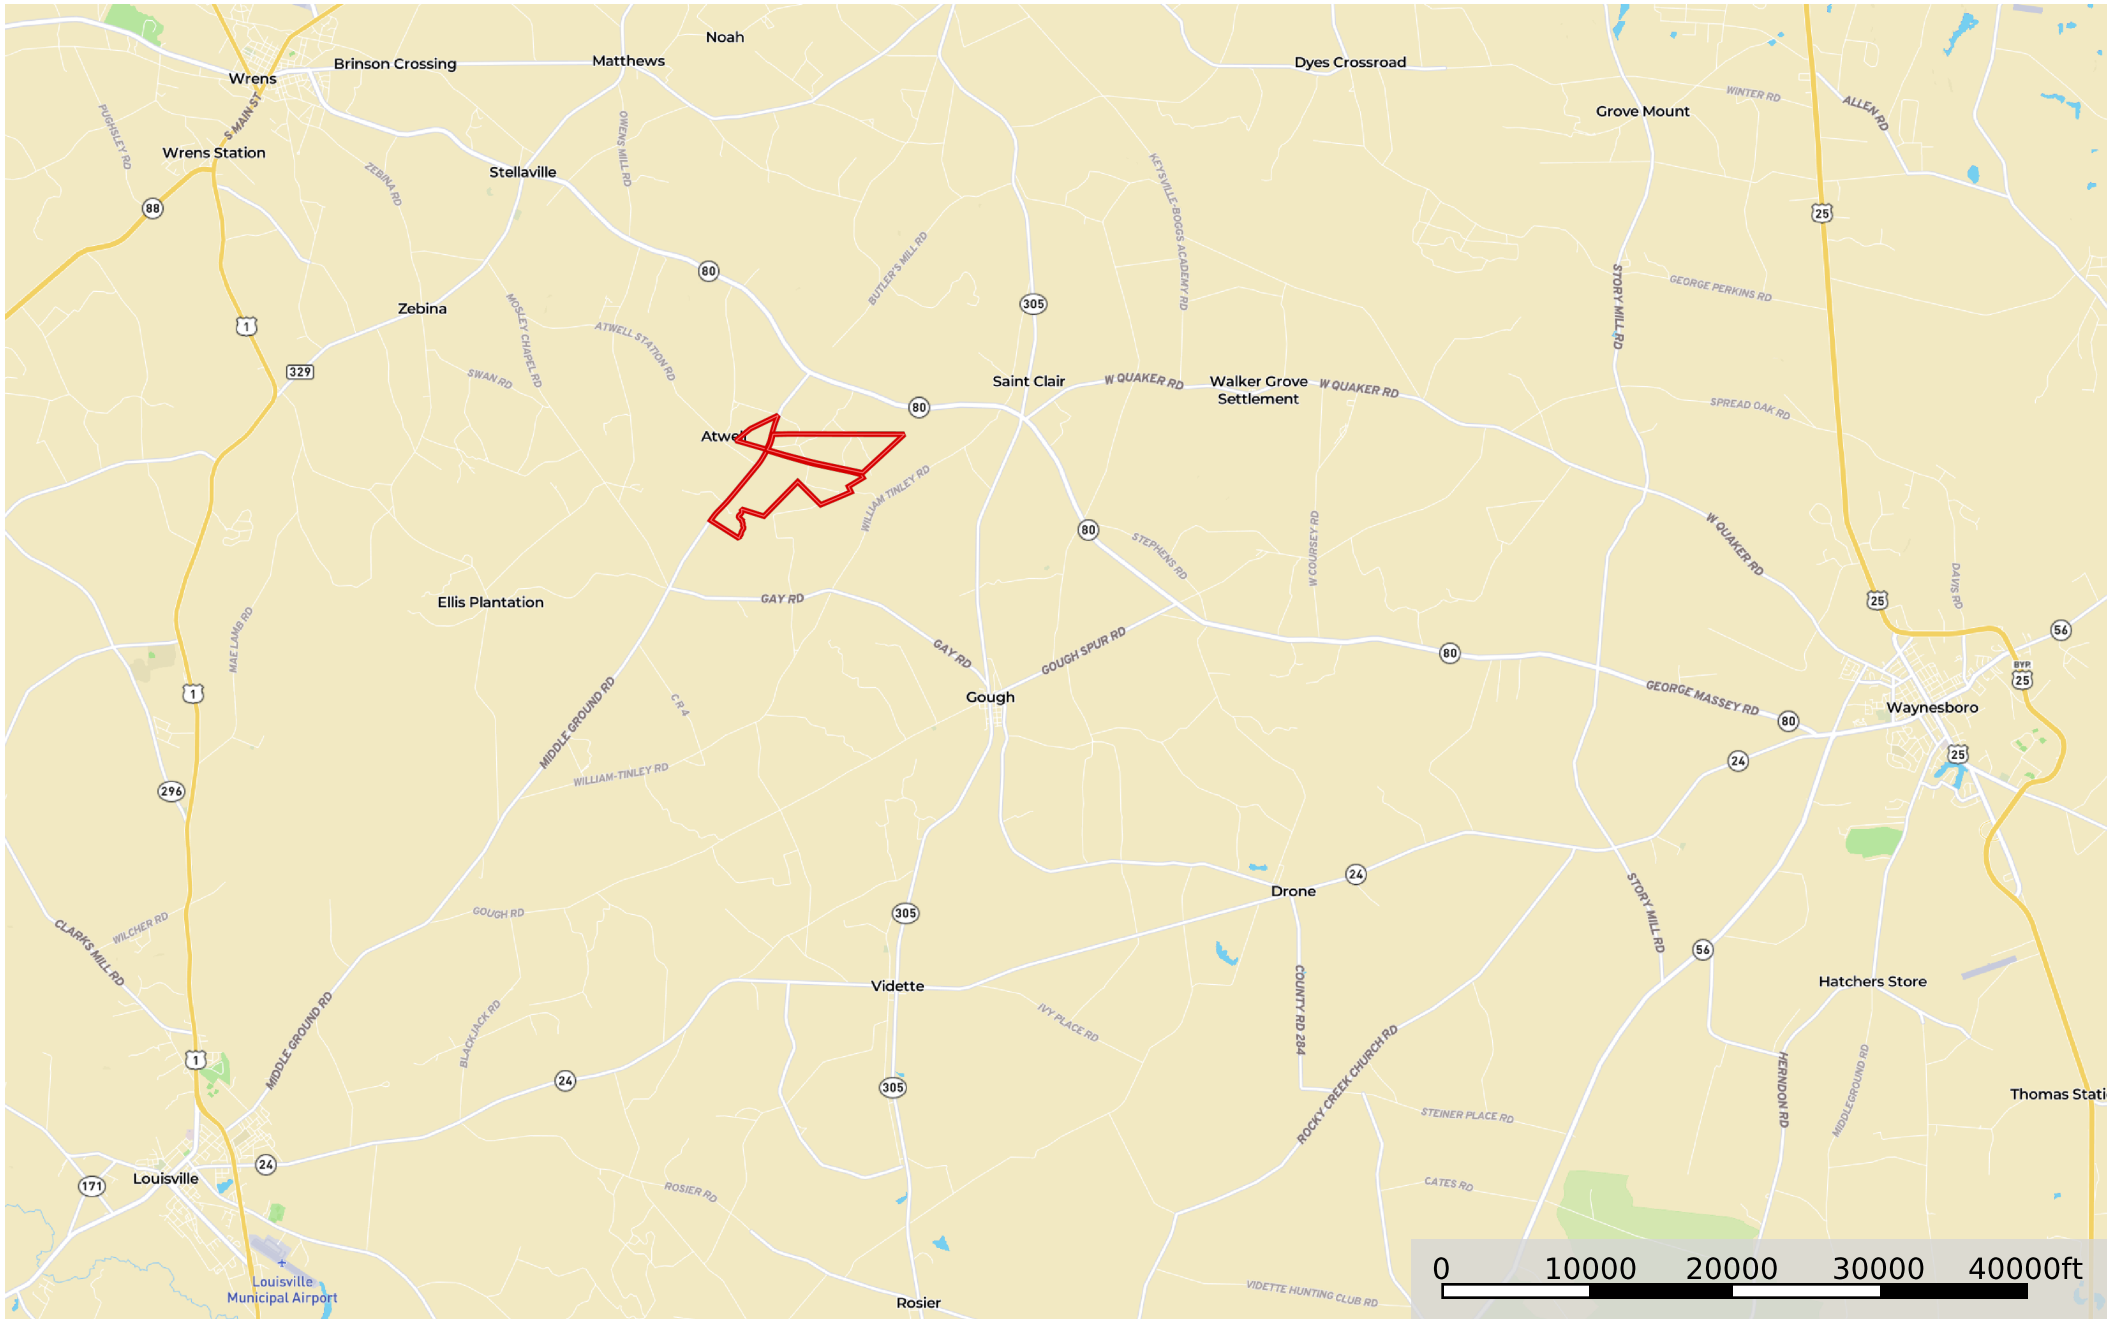

974+/- acres Middleground Rd. & Little New York Rd.

Jefferson County, Burke County, Georgia, AC +/-

 Boundary