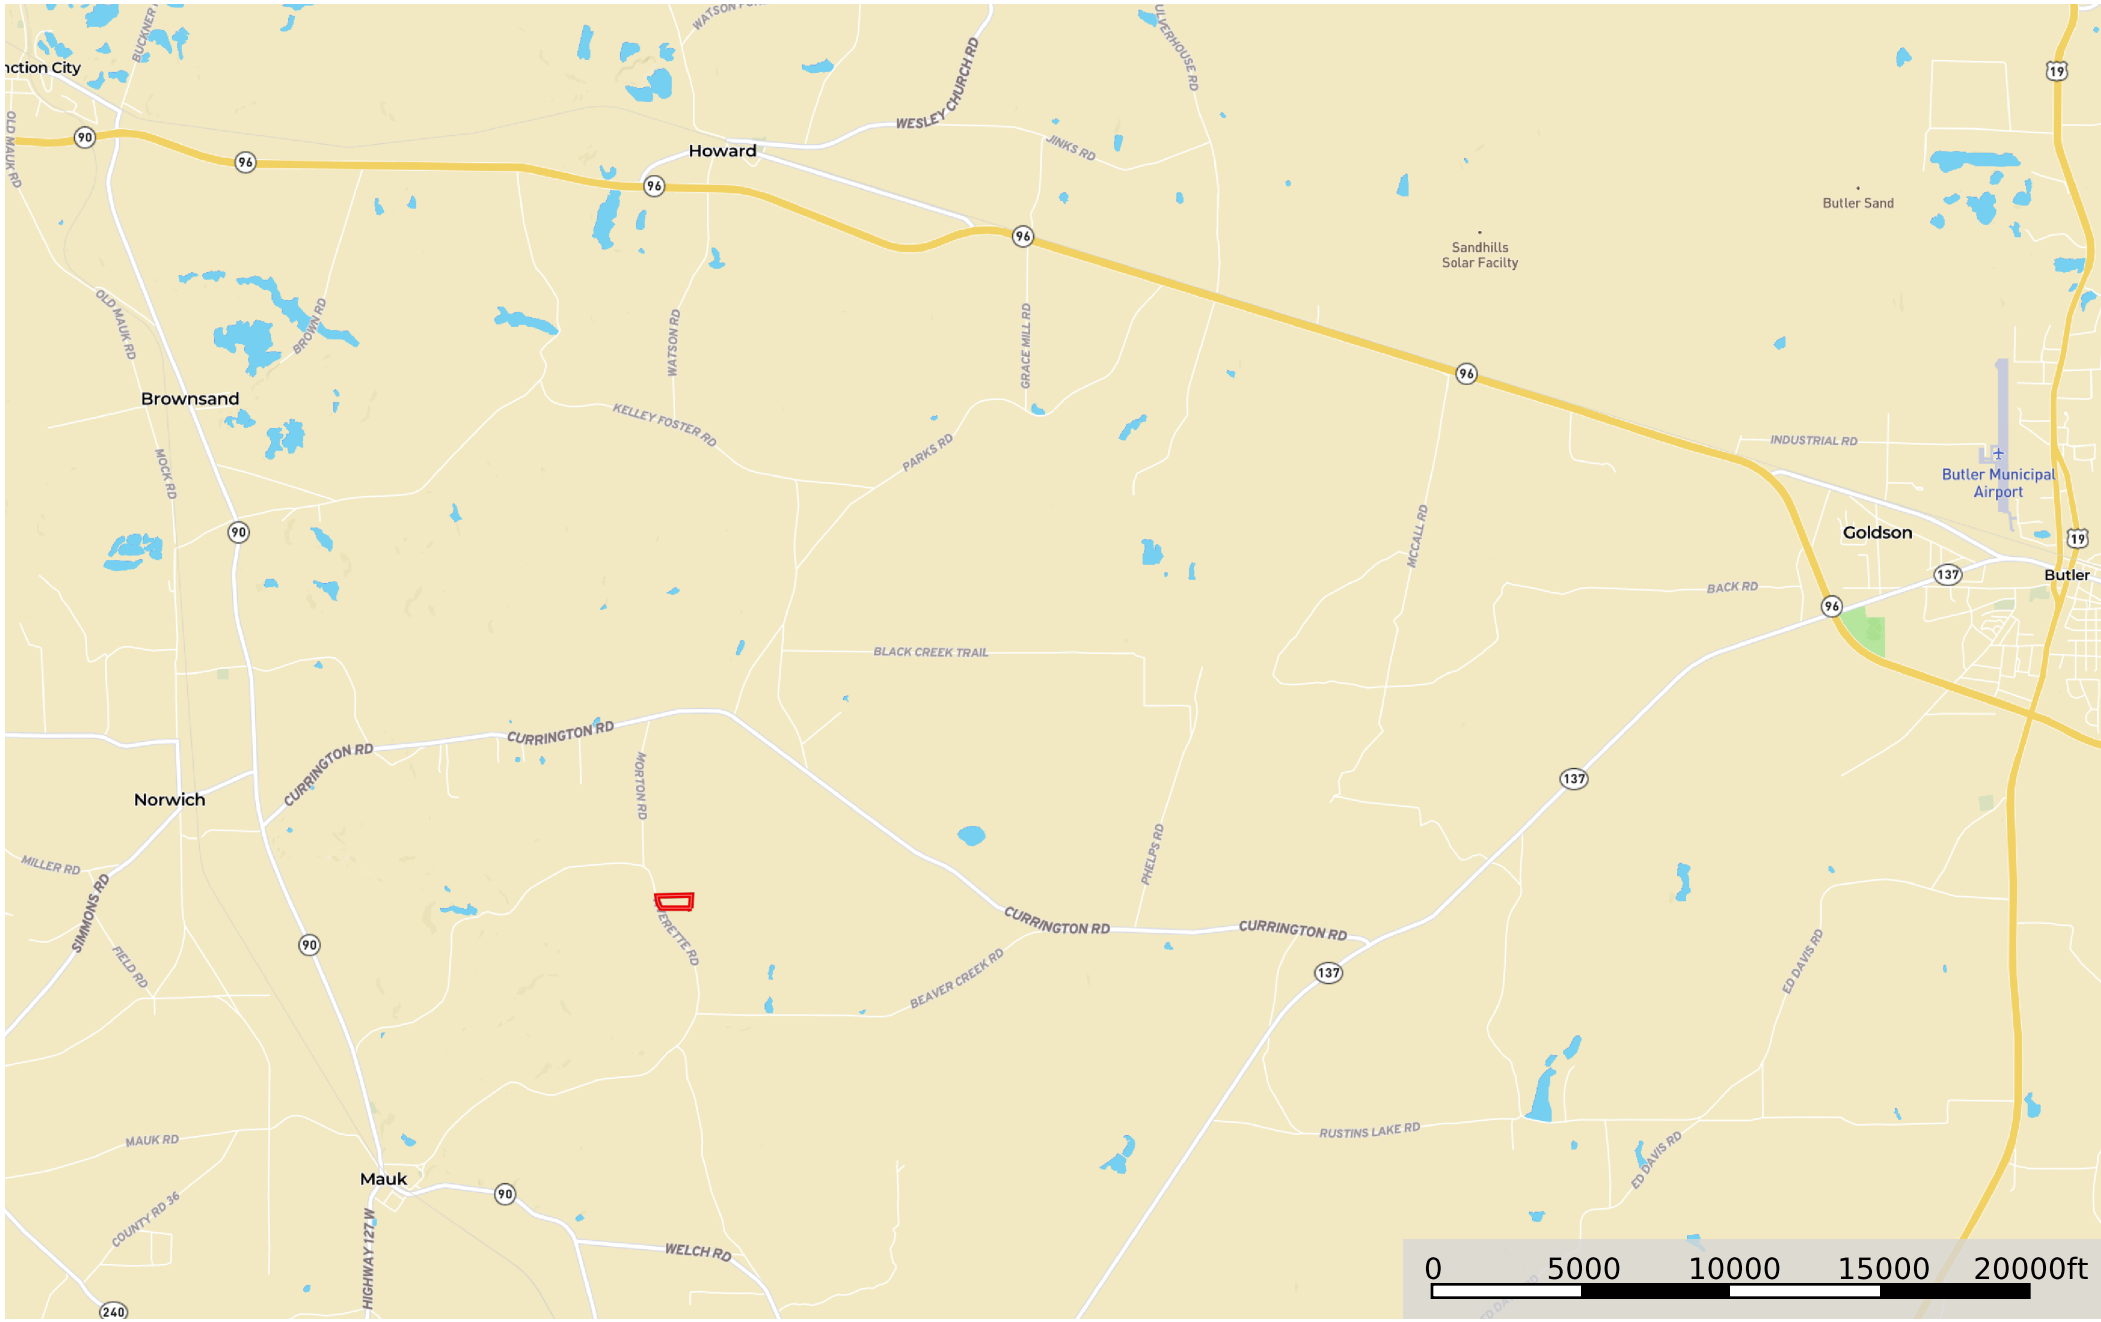

Fall Line Homesite

Georgia, AC +/-

 Boundary