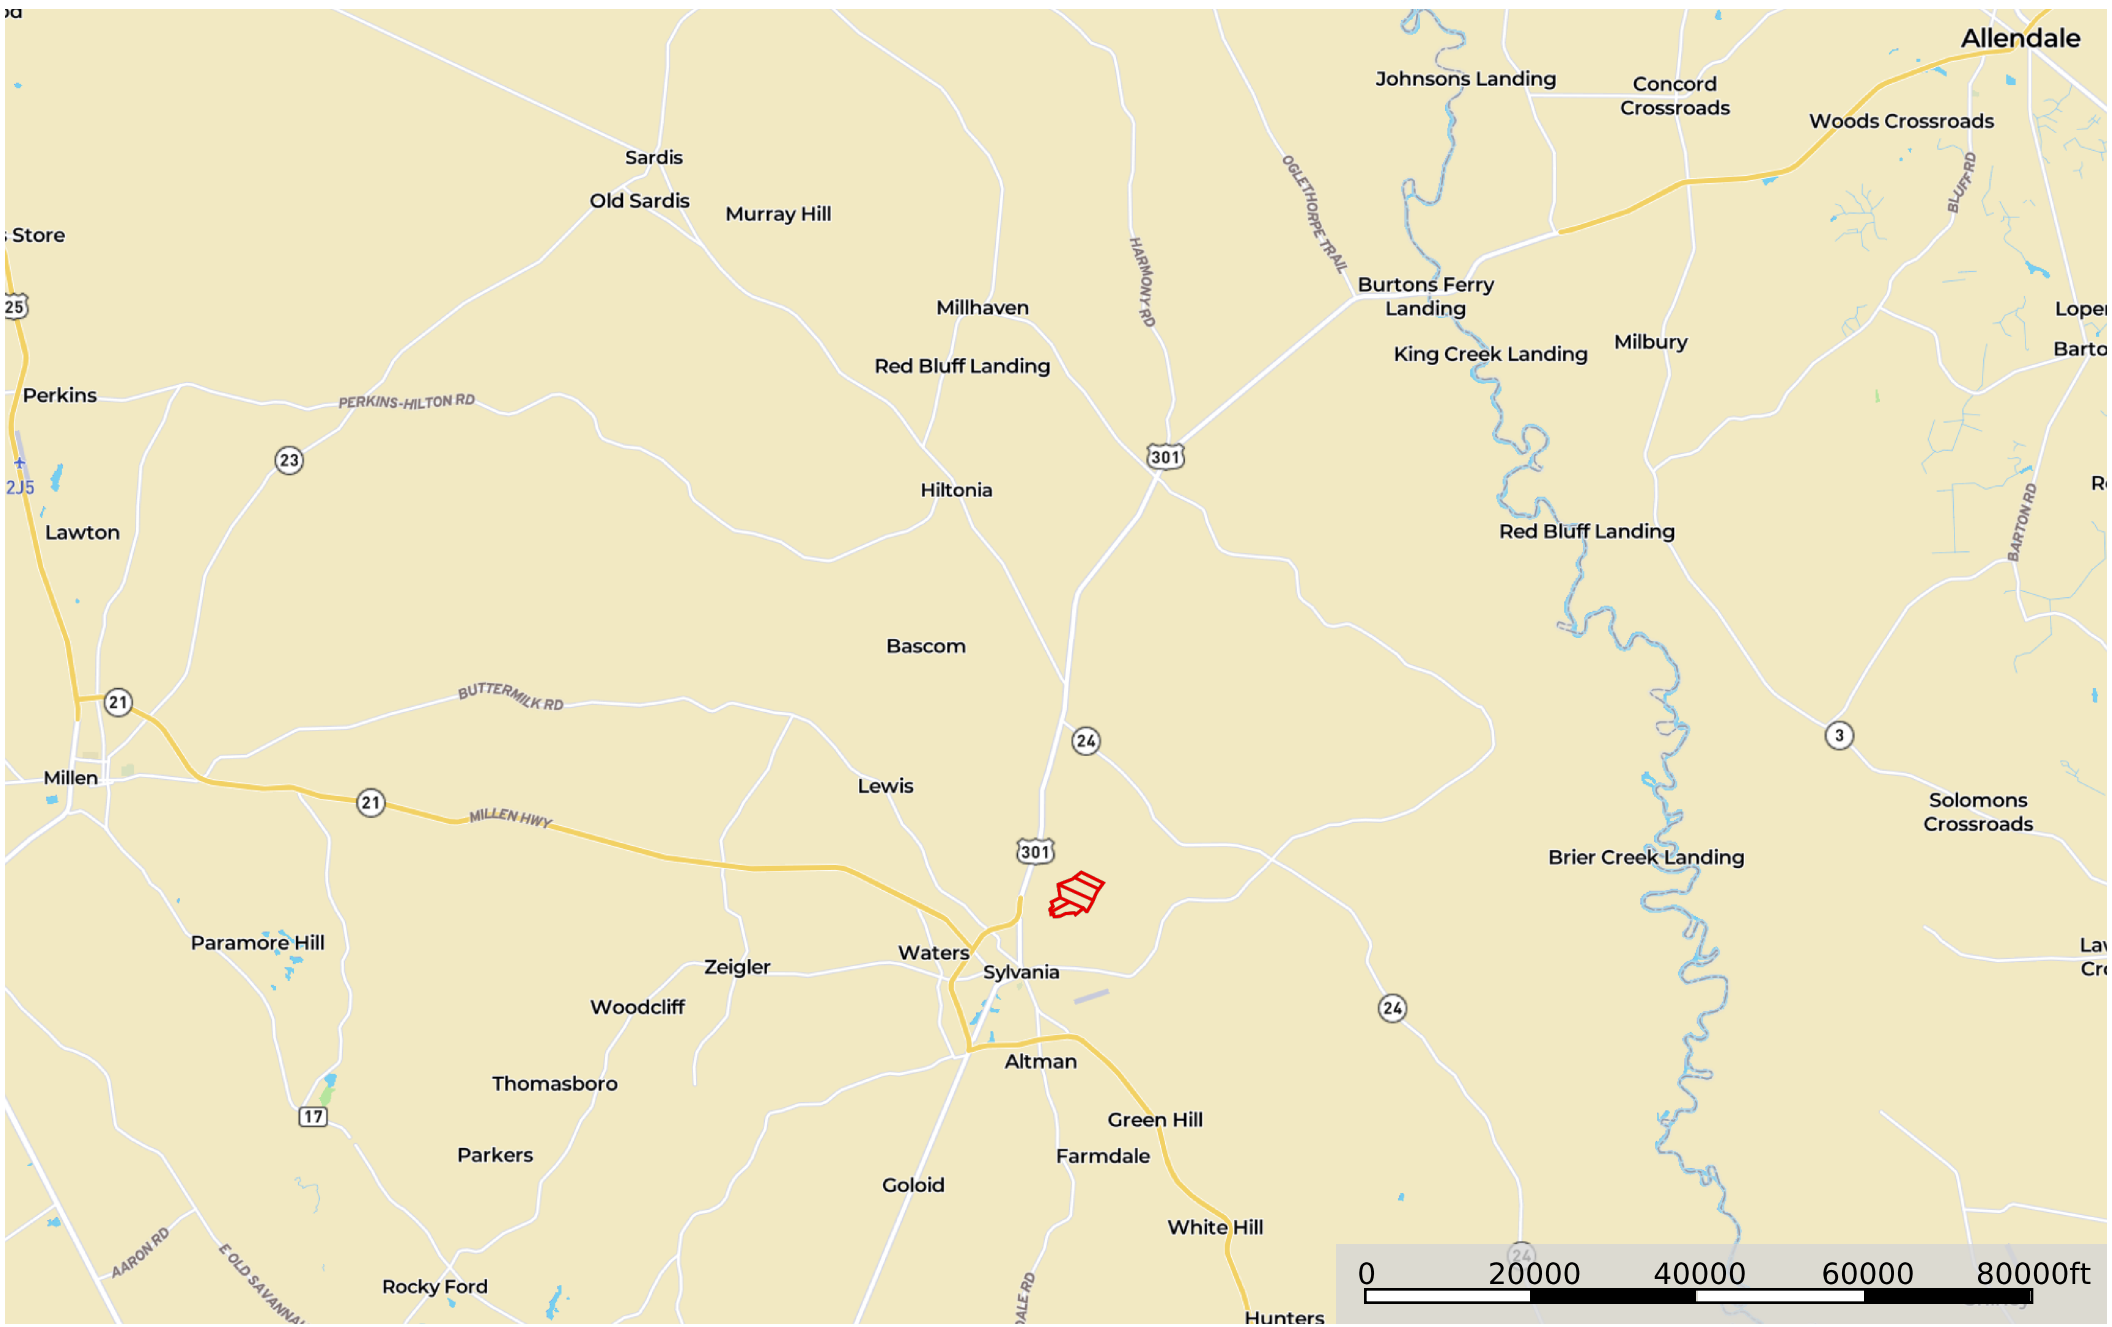

# 319+/- acres Friendship Rd & Cork Pond Rd. - Aerial w/ Screven County, Georgia, AC +/-

 Boundary  
1