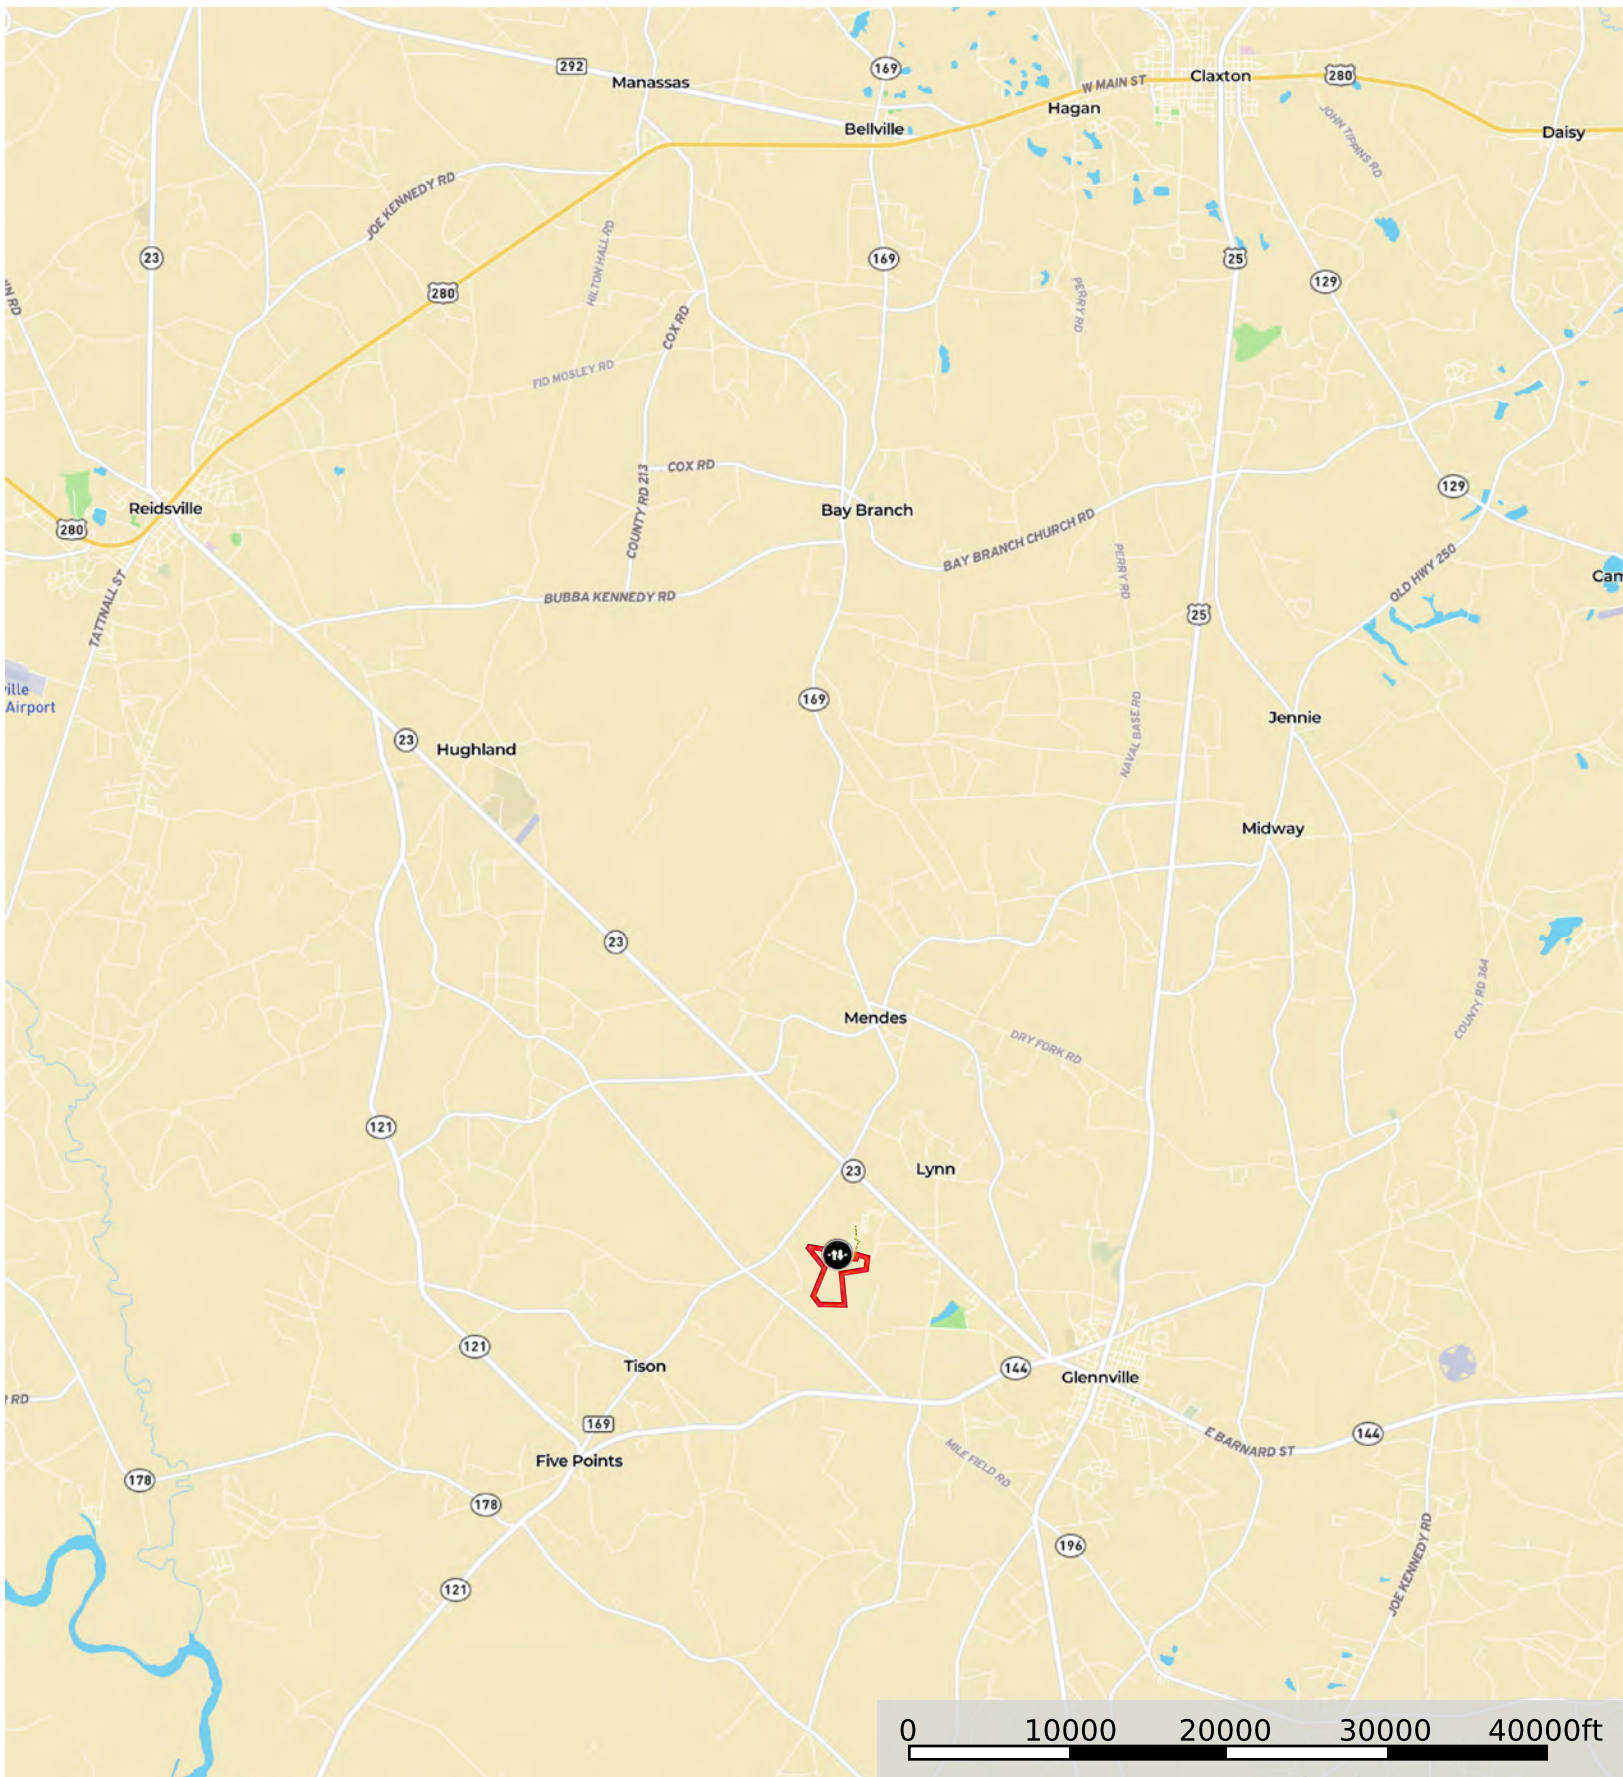

147+/- acs Deloach Ave (Off of Hwy 169 & Hwy 23) Tattnall County, Georgia, AC +/-

Gate Access Road Boundary