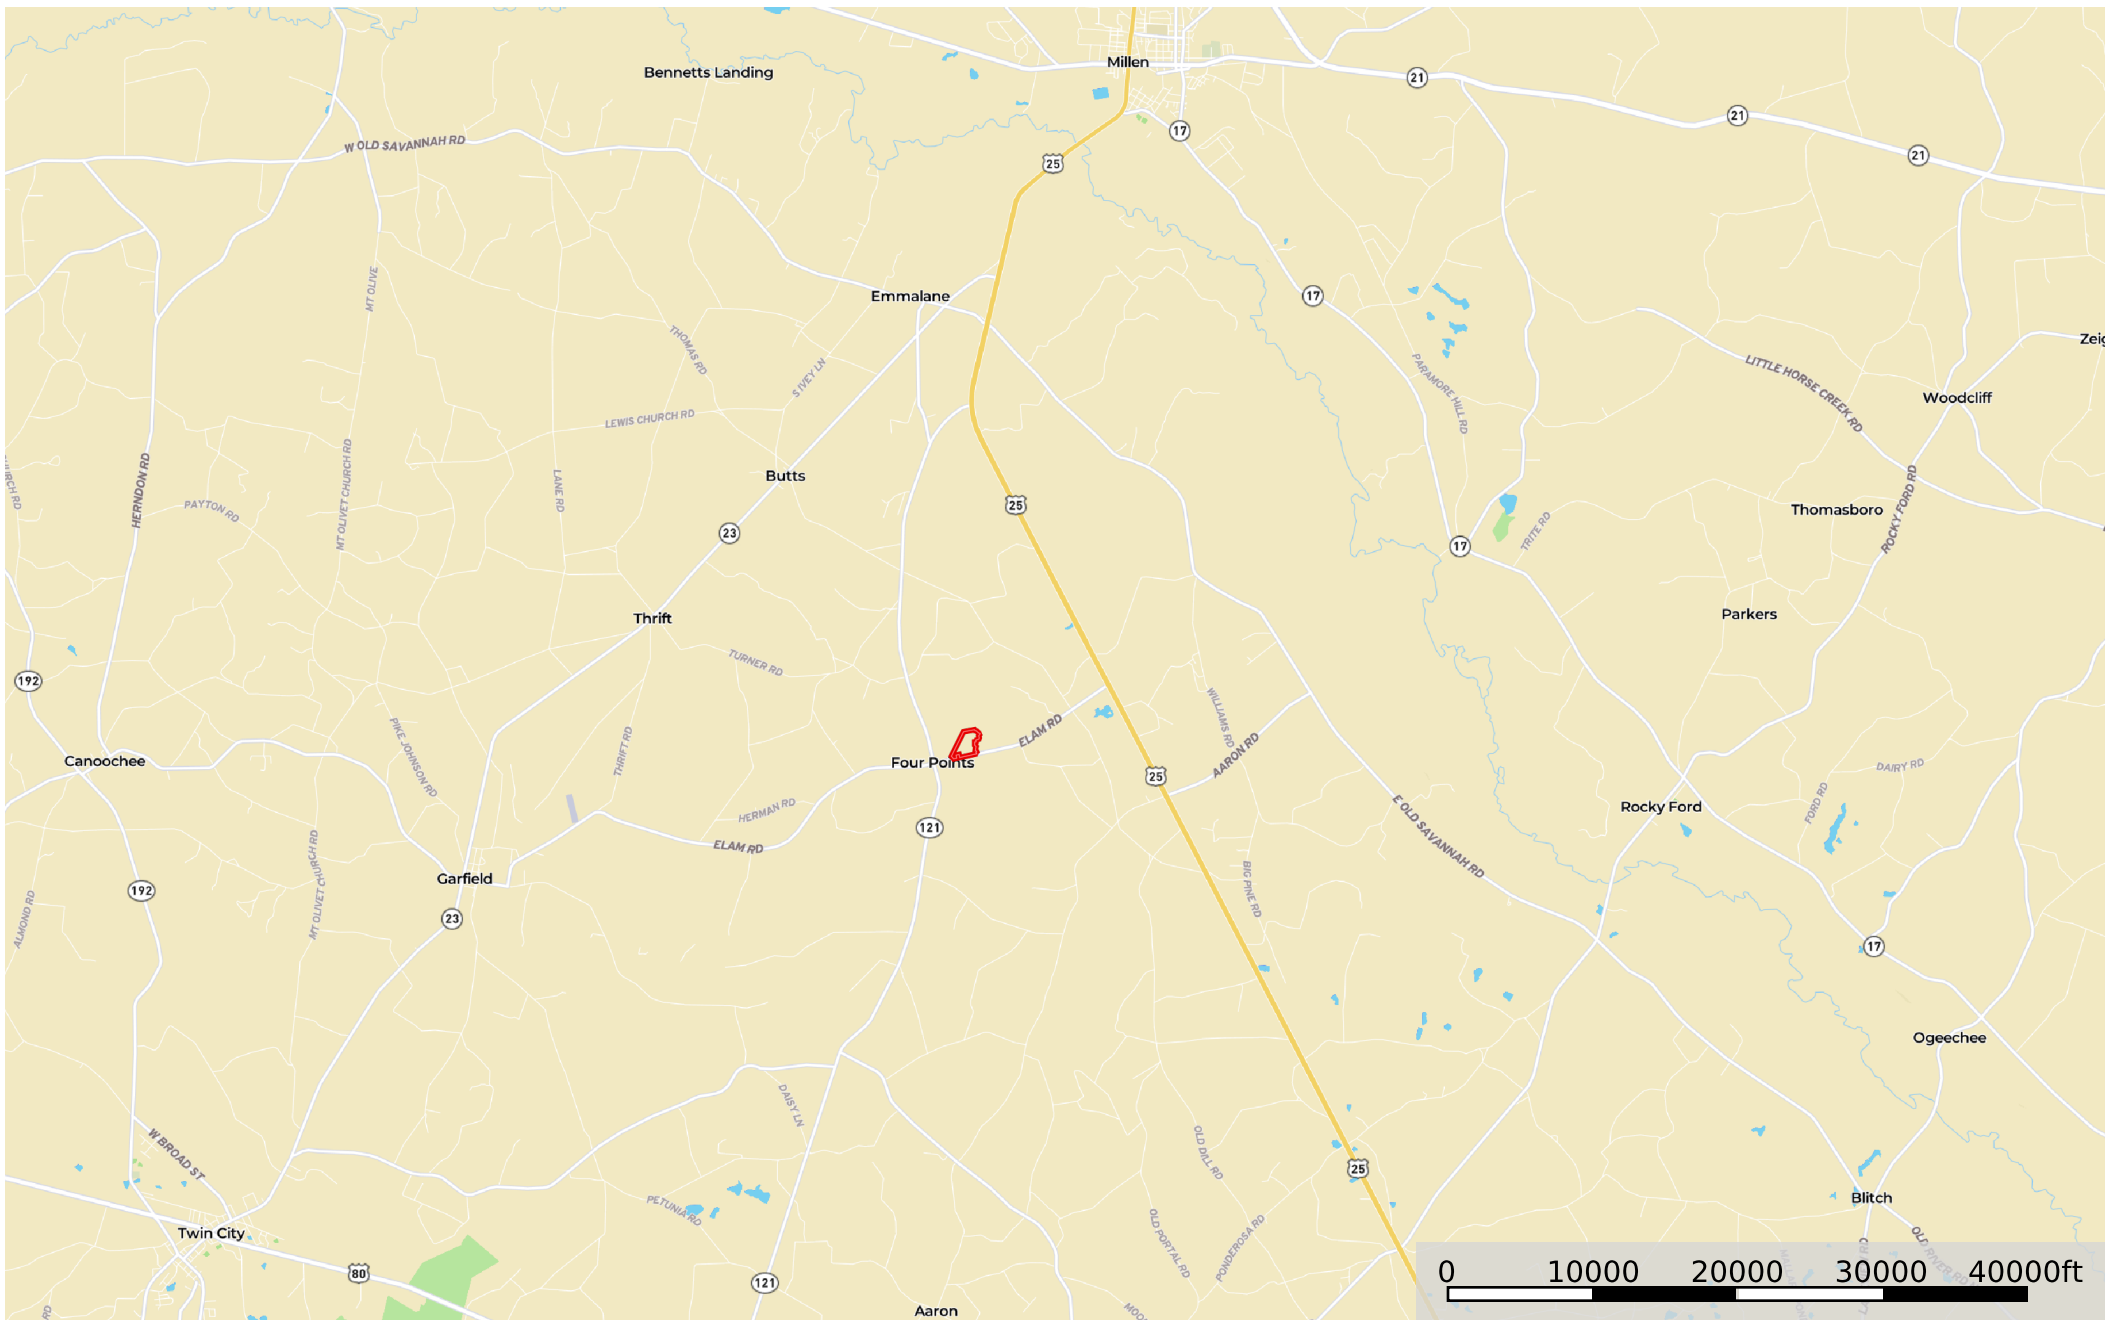

# Elam Road

Jenkins County, Georgia, 49.3 AC +/-

 Boundary