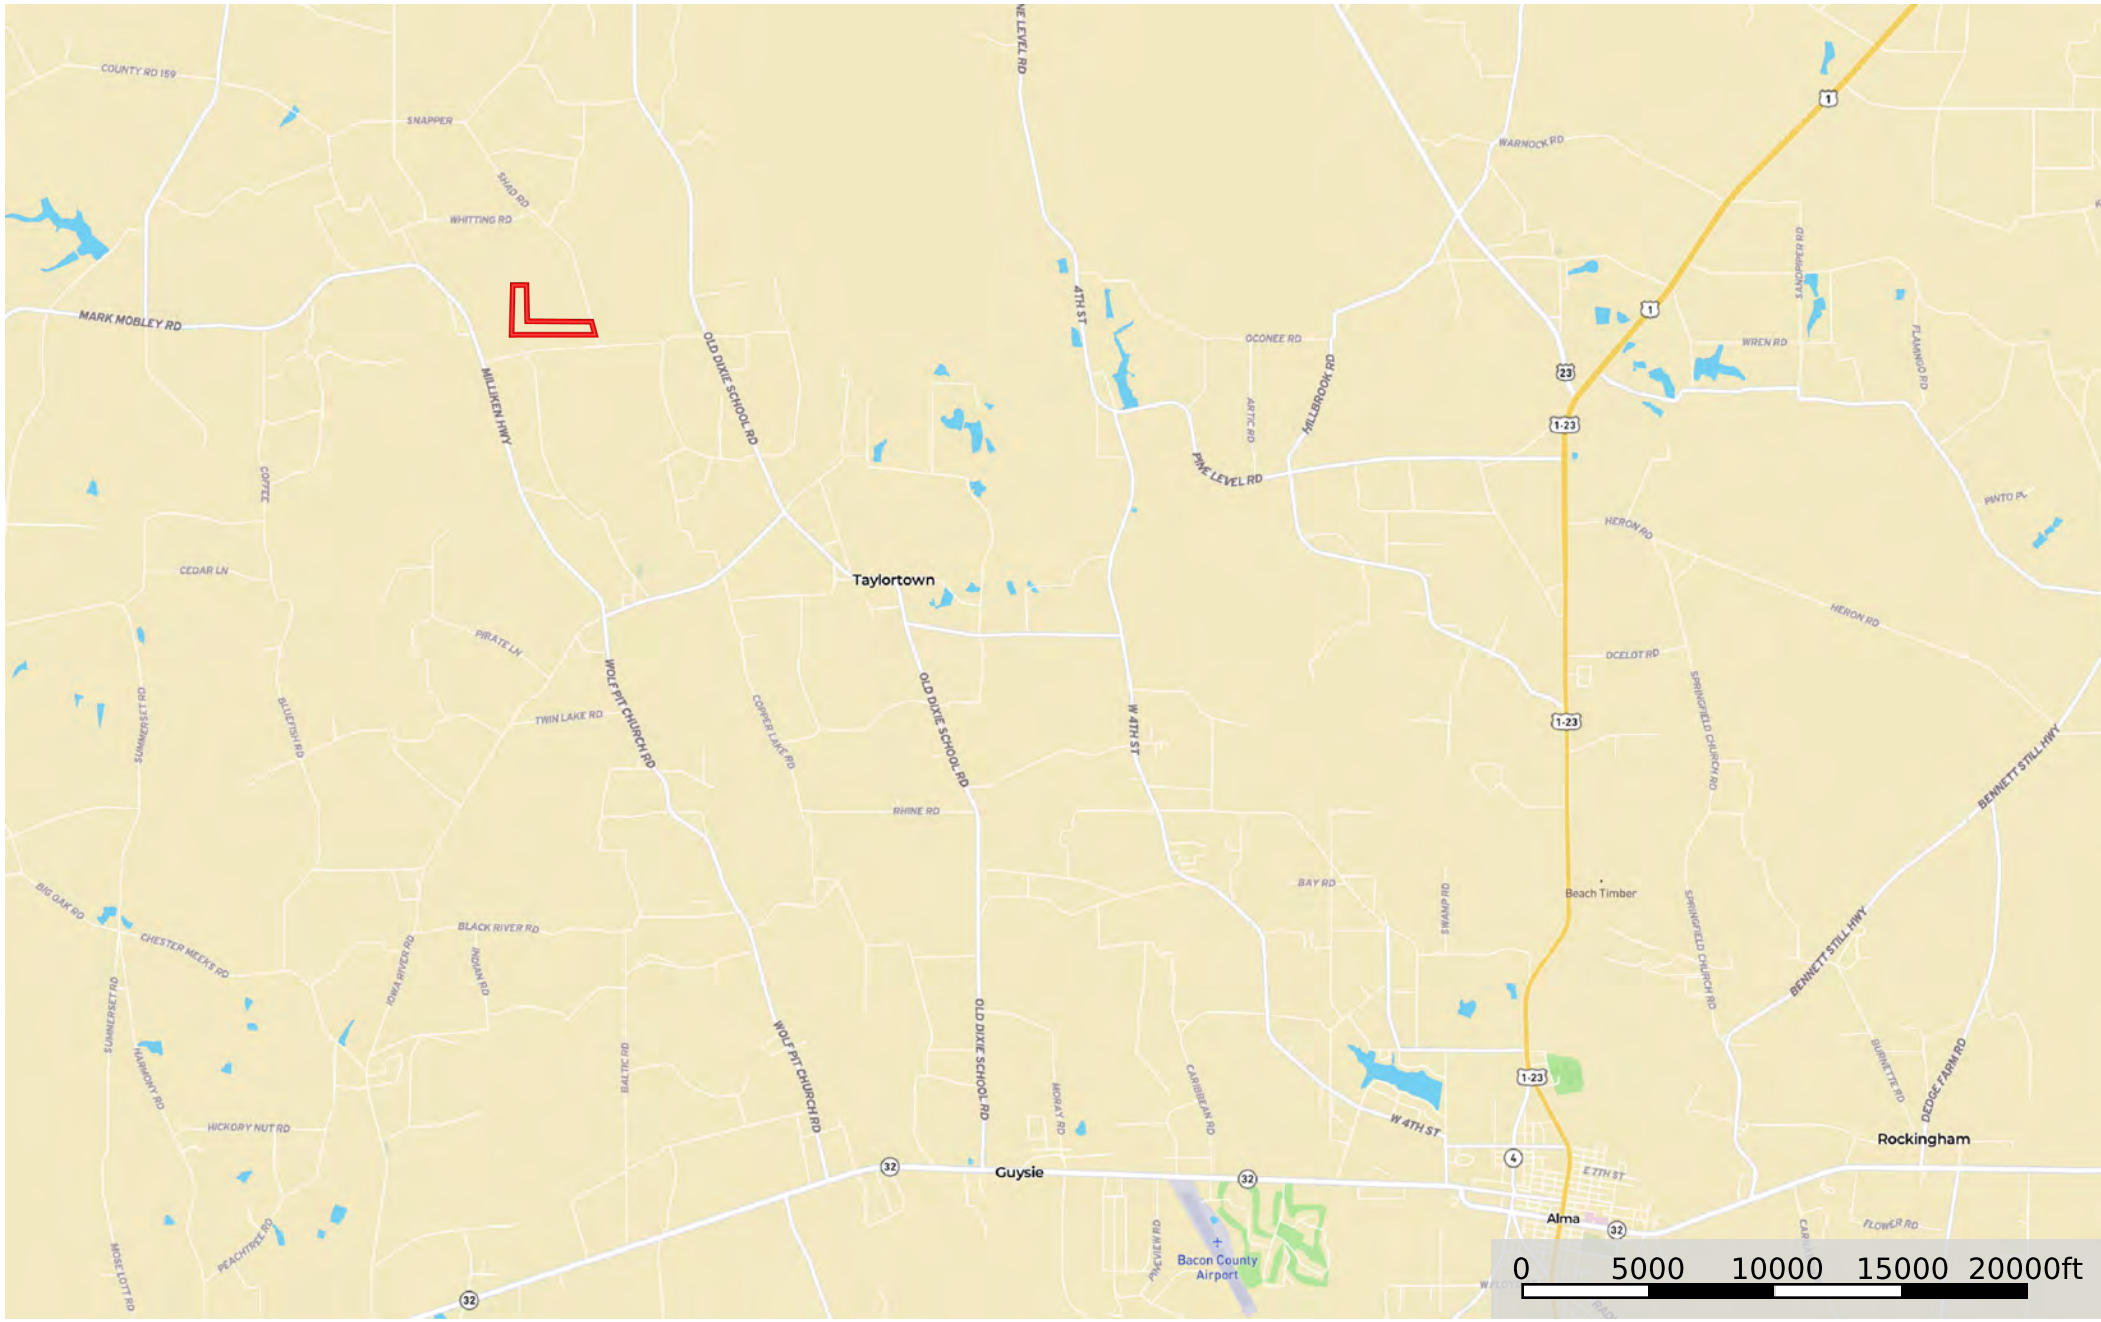

57+/- acs Minnow Rd.
Bacon County, Georgia, AC +/-

 Boundary