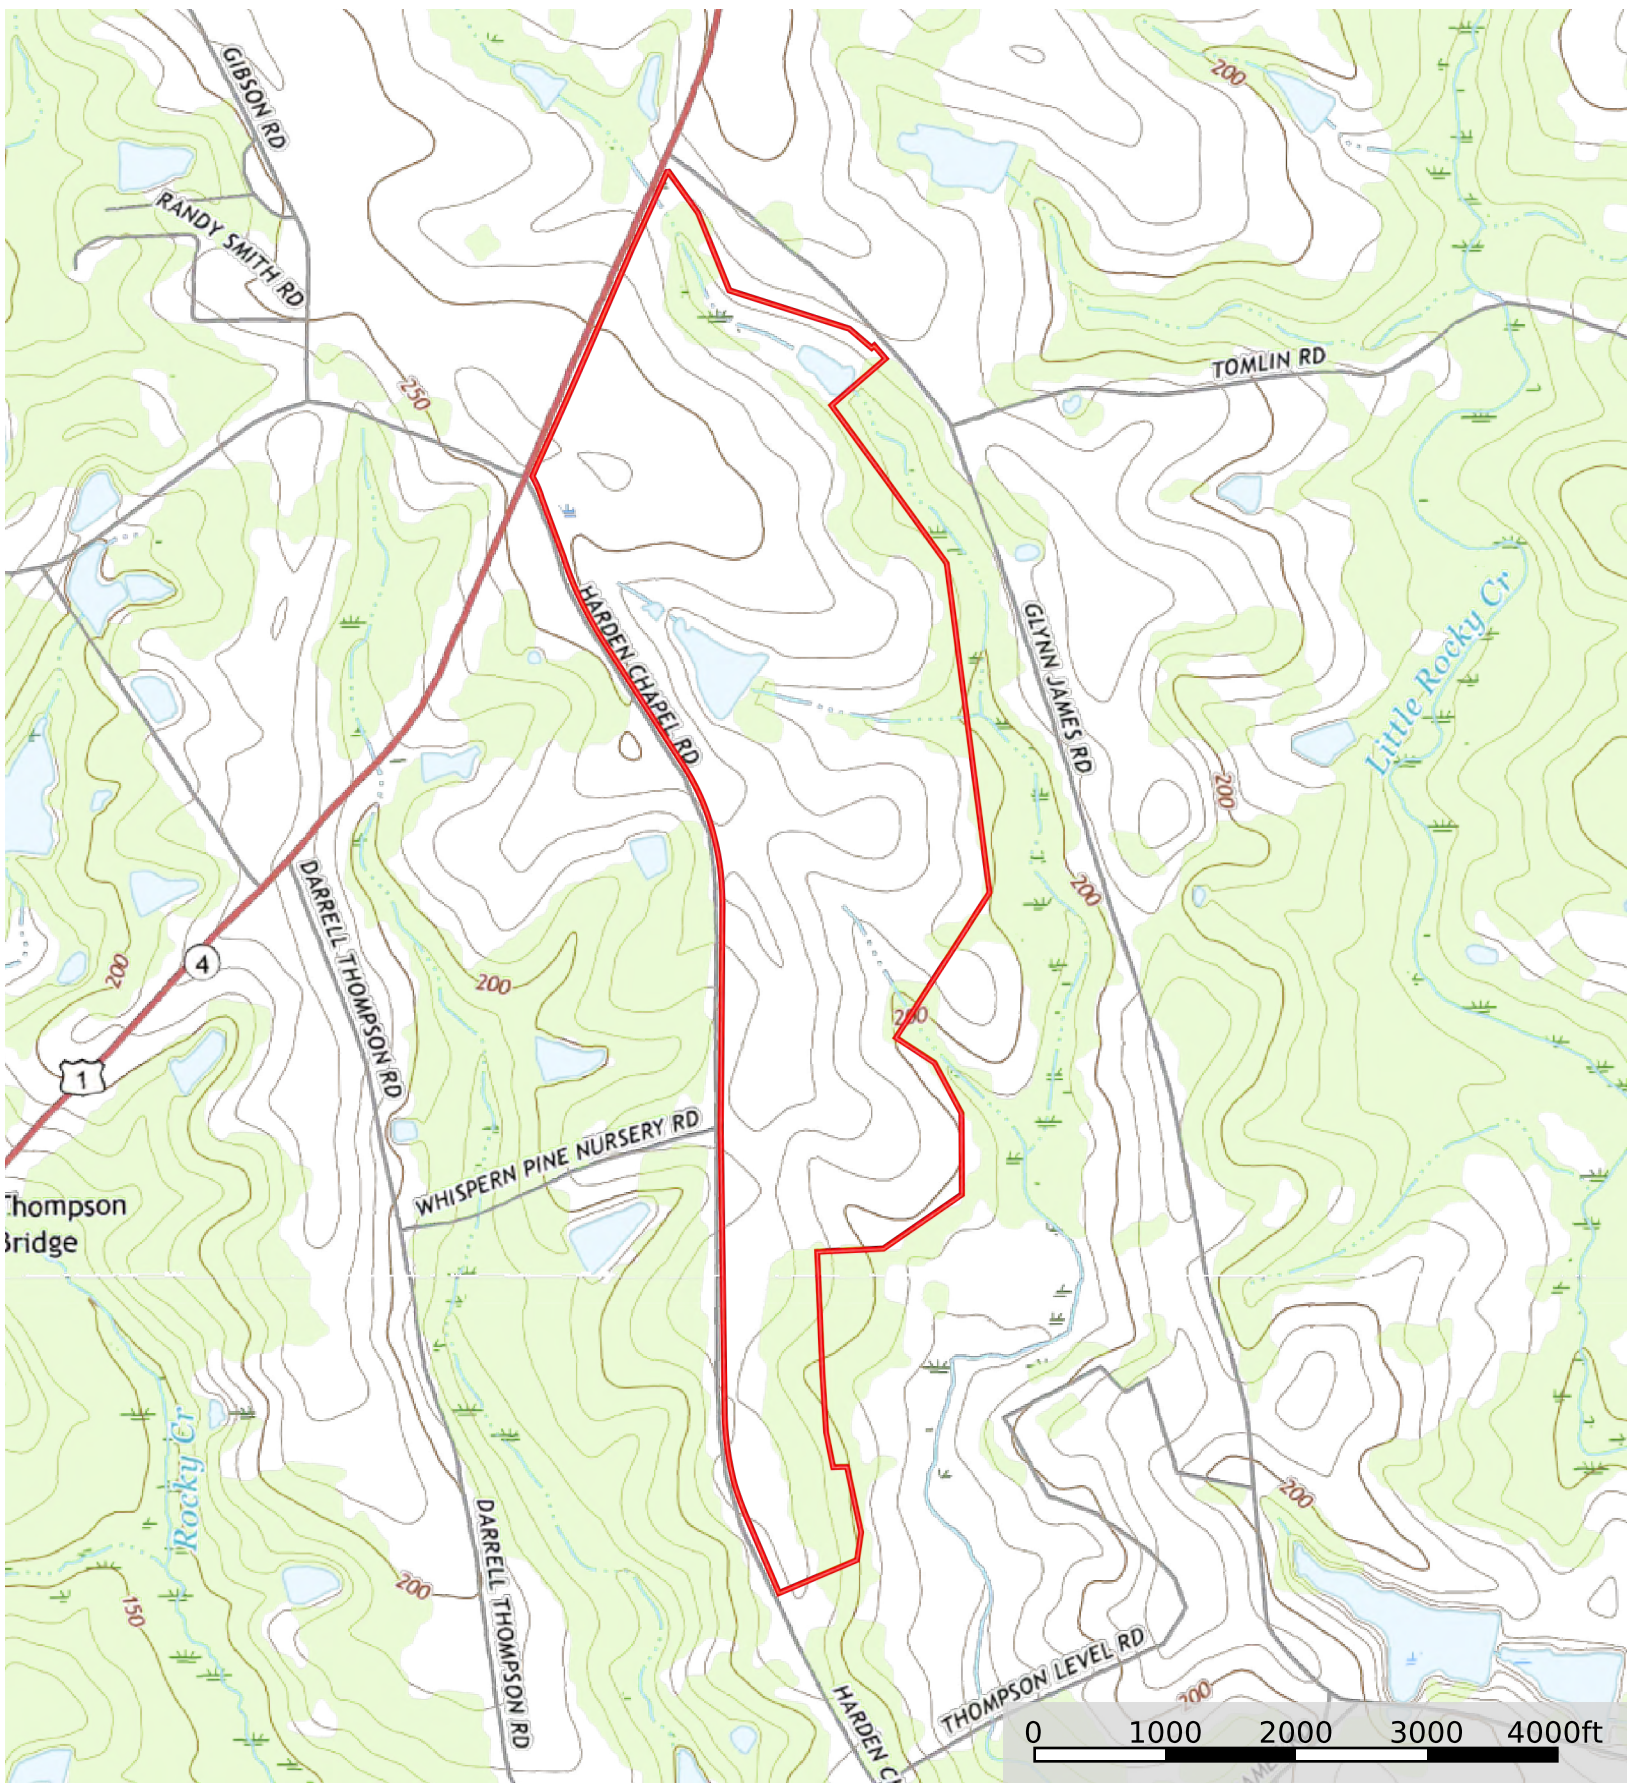

405+/- acs US Hwy 1 & Harden Chapel Rd.

Toombs County, Georgia, AC +/-

Boundary