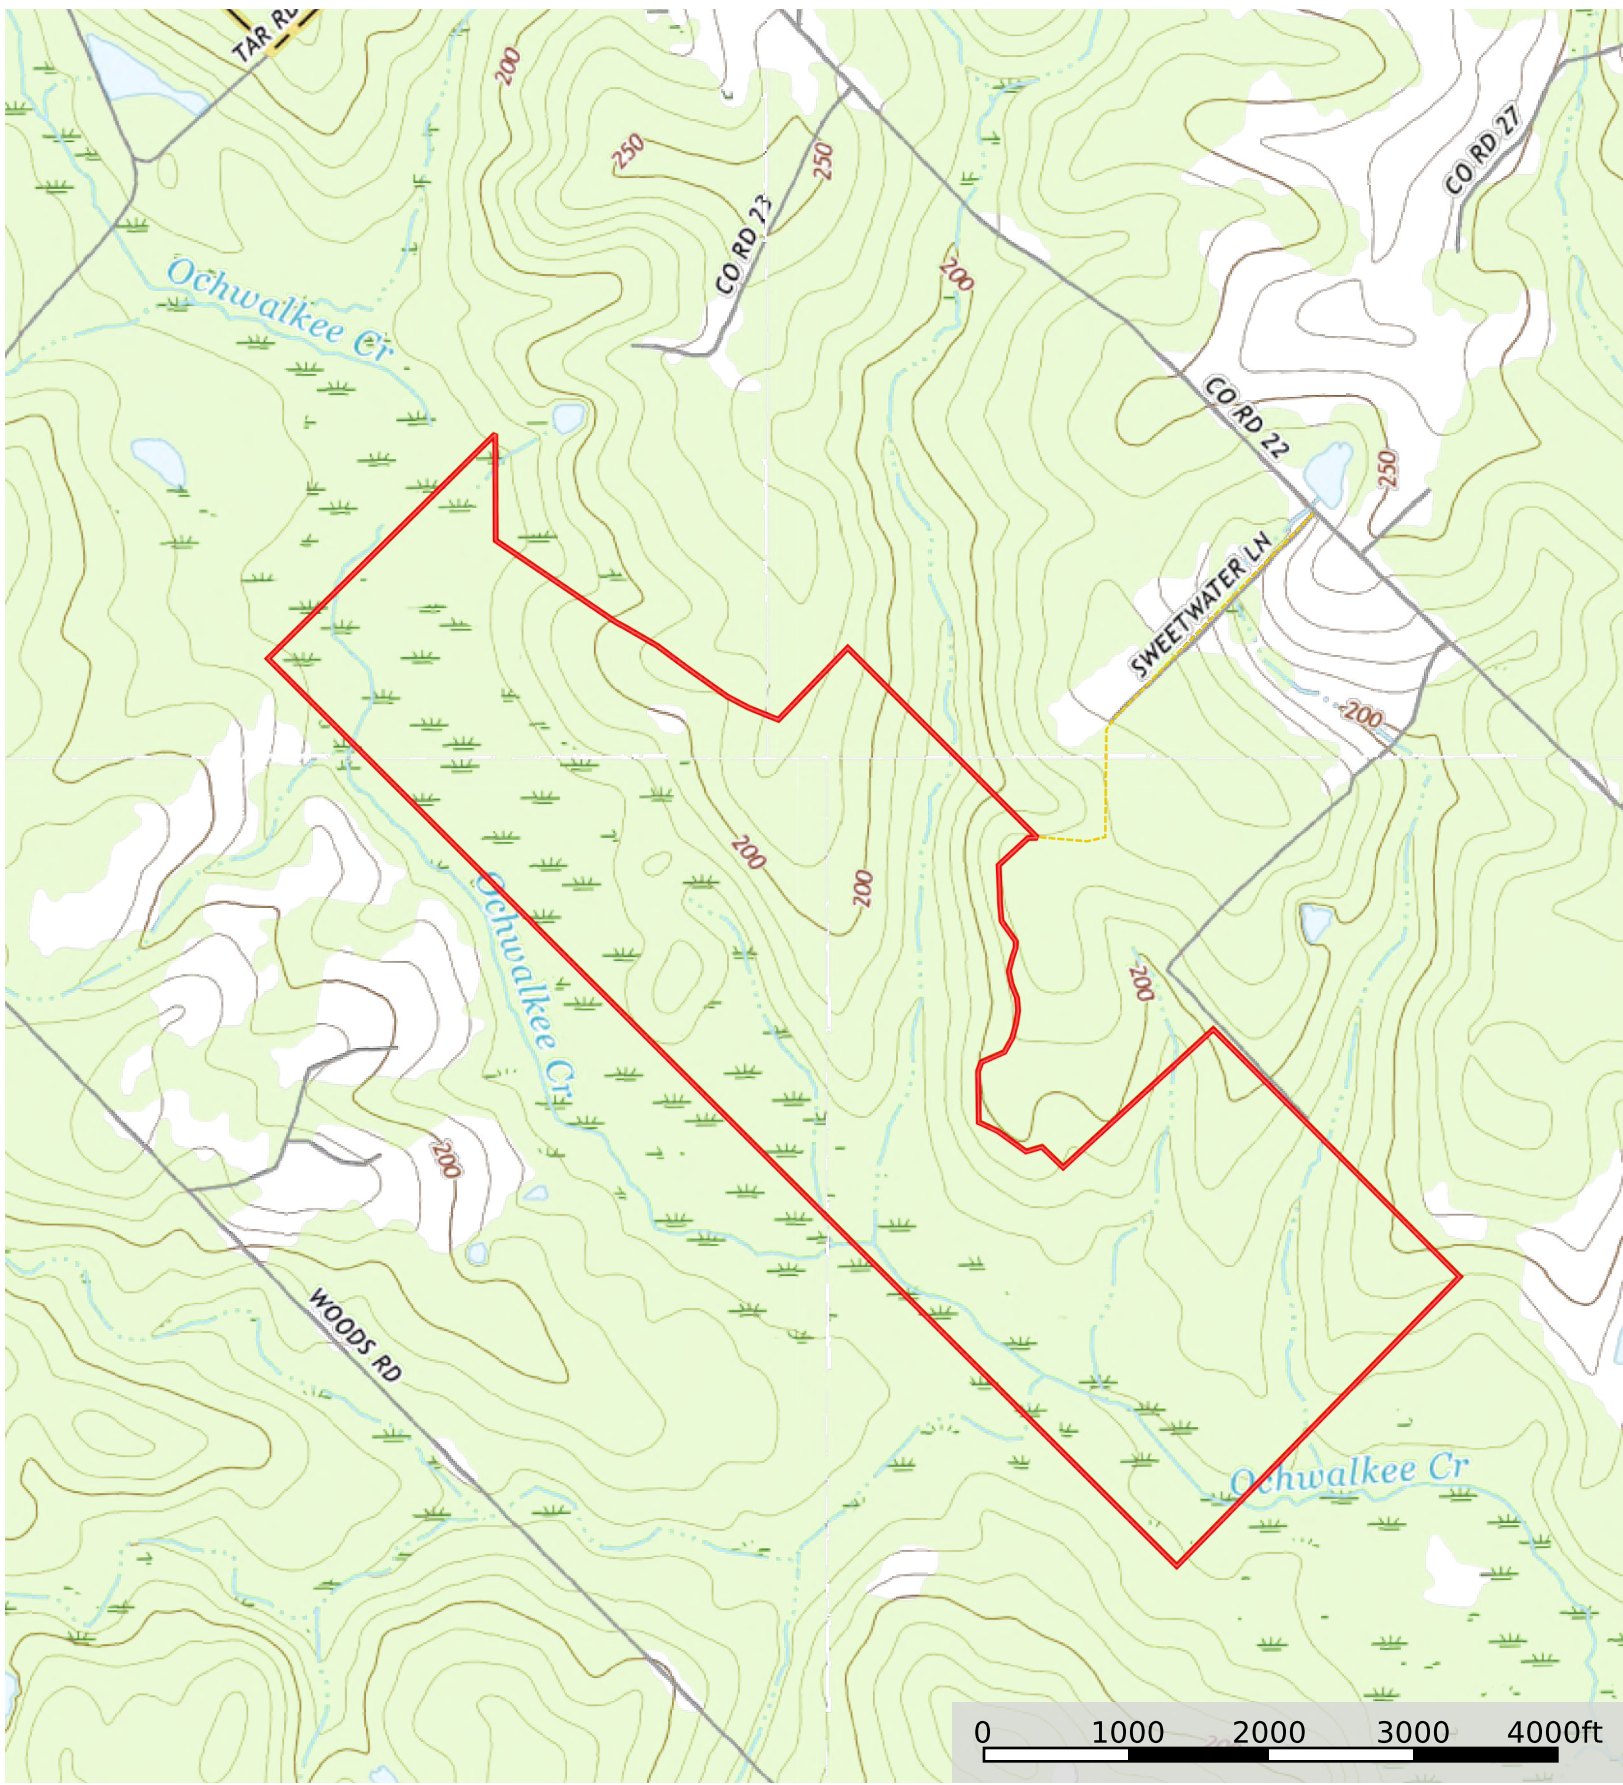

502+/- acs off of Sweetwater Ln. & Landsburg Rd.

Wheeler County, Georgia, 502.88 AC +/-

--- Road / Trail □ Boundary