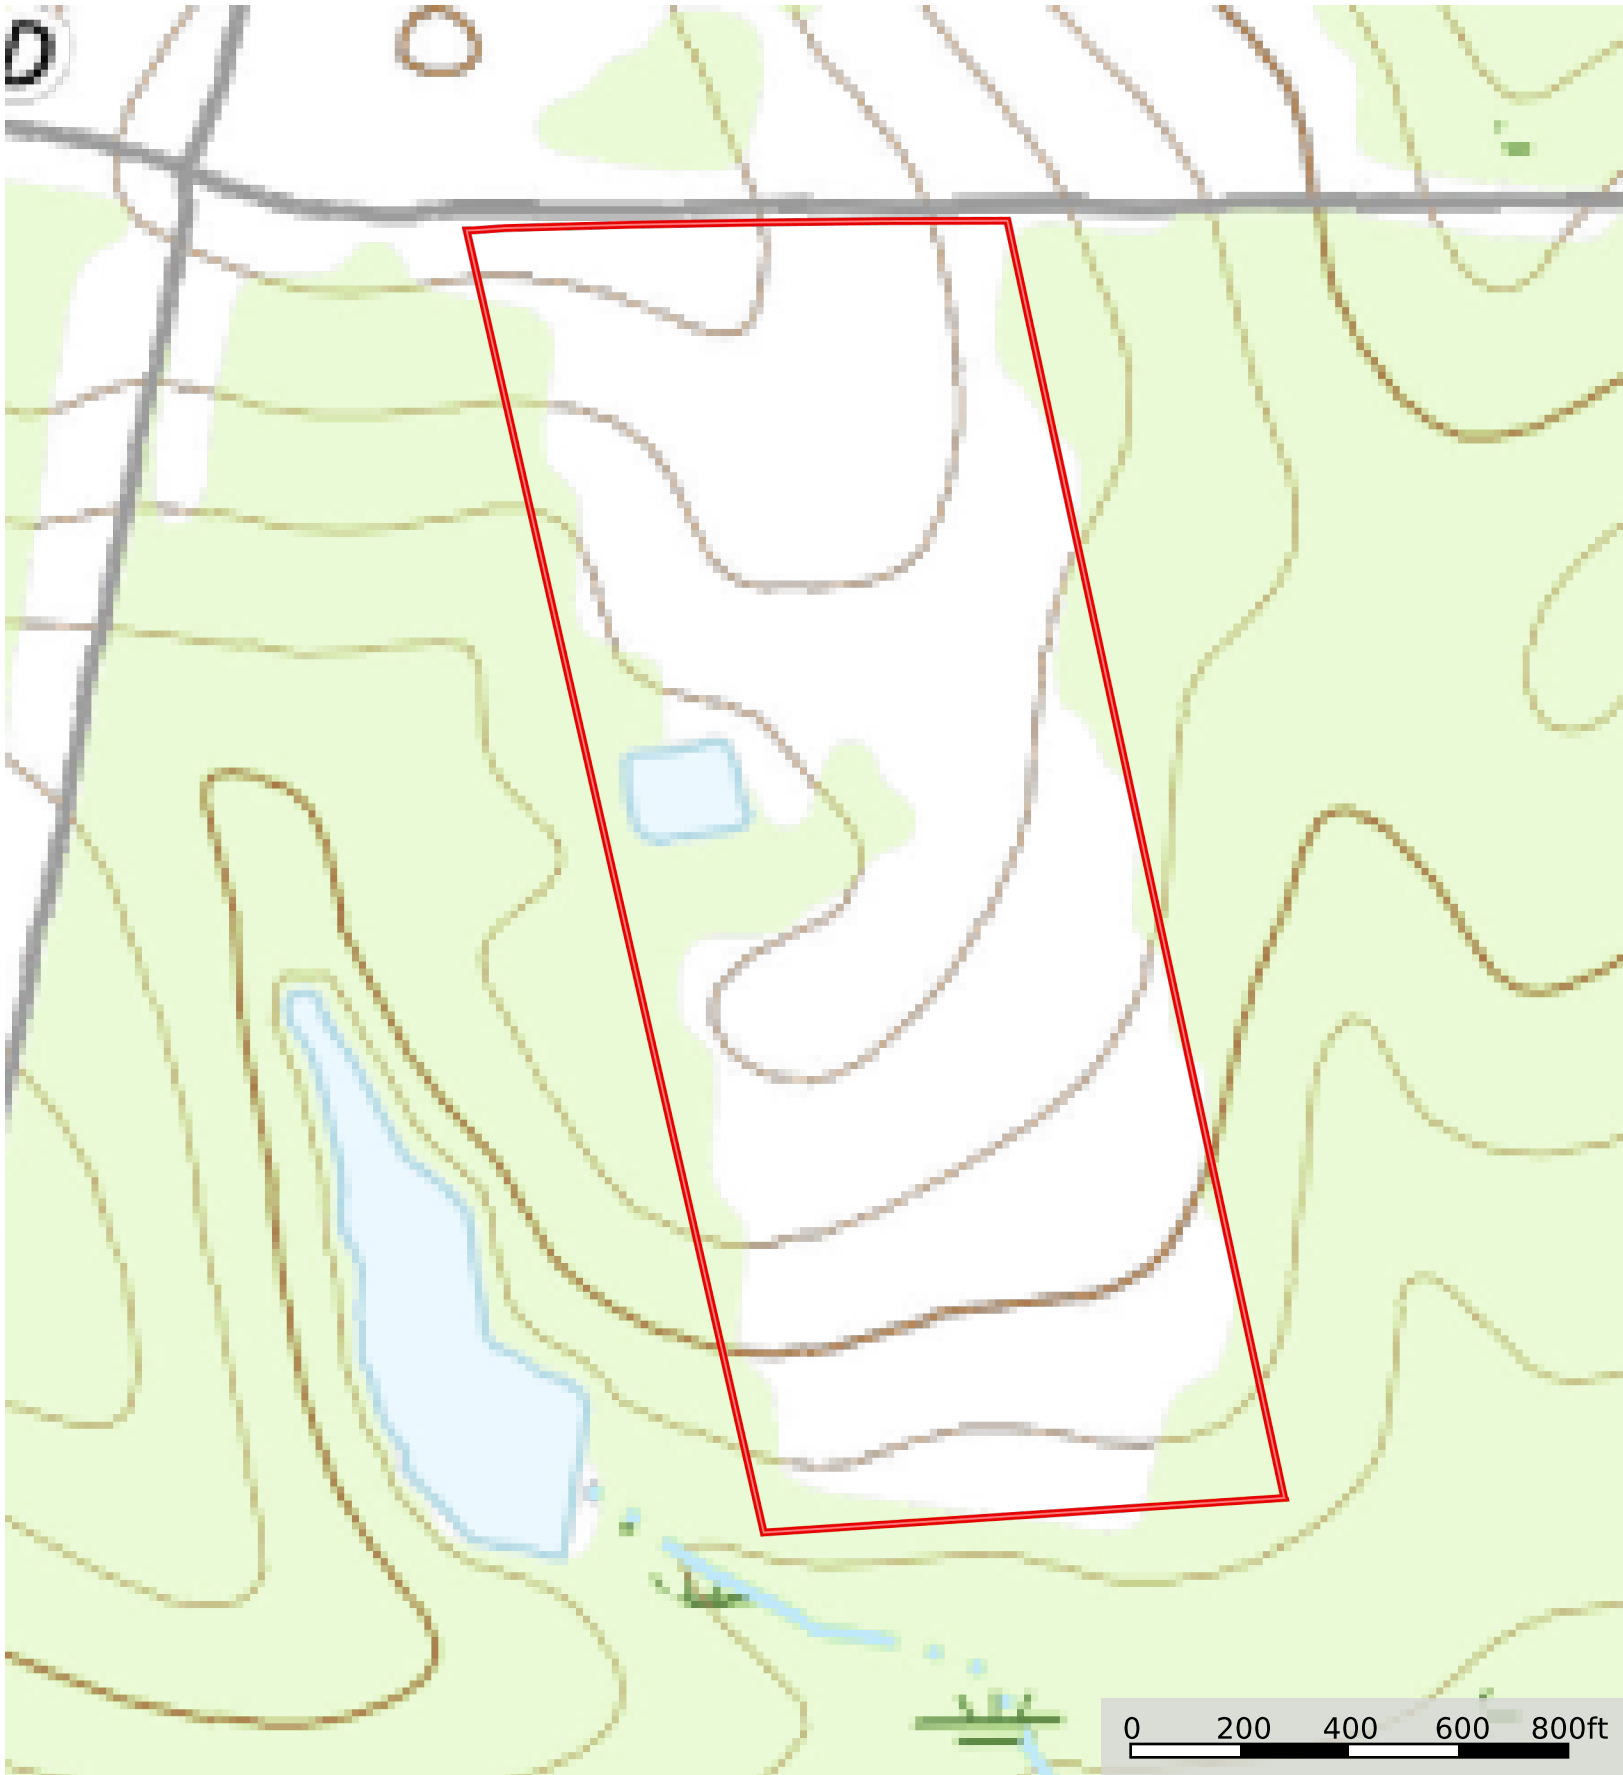

53+/- acres - 4711 Jessie L. Gay Rd.
Jenkins County, Georgia, AC +/-

 Boundary