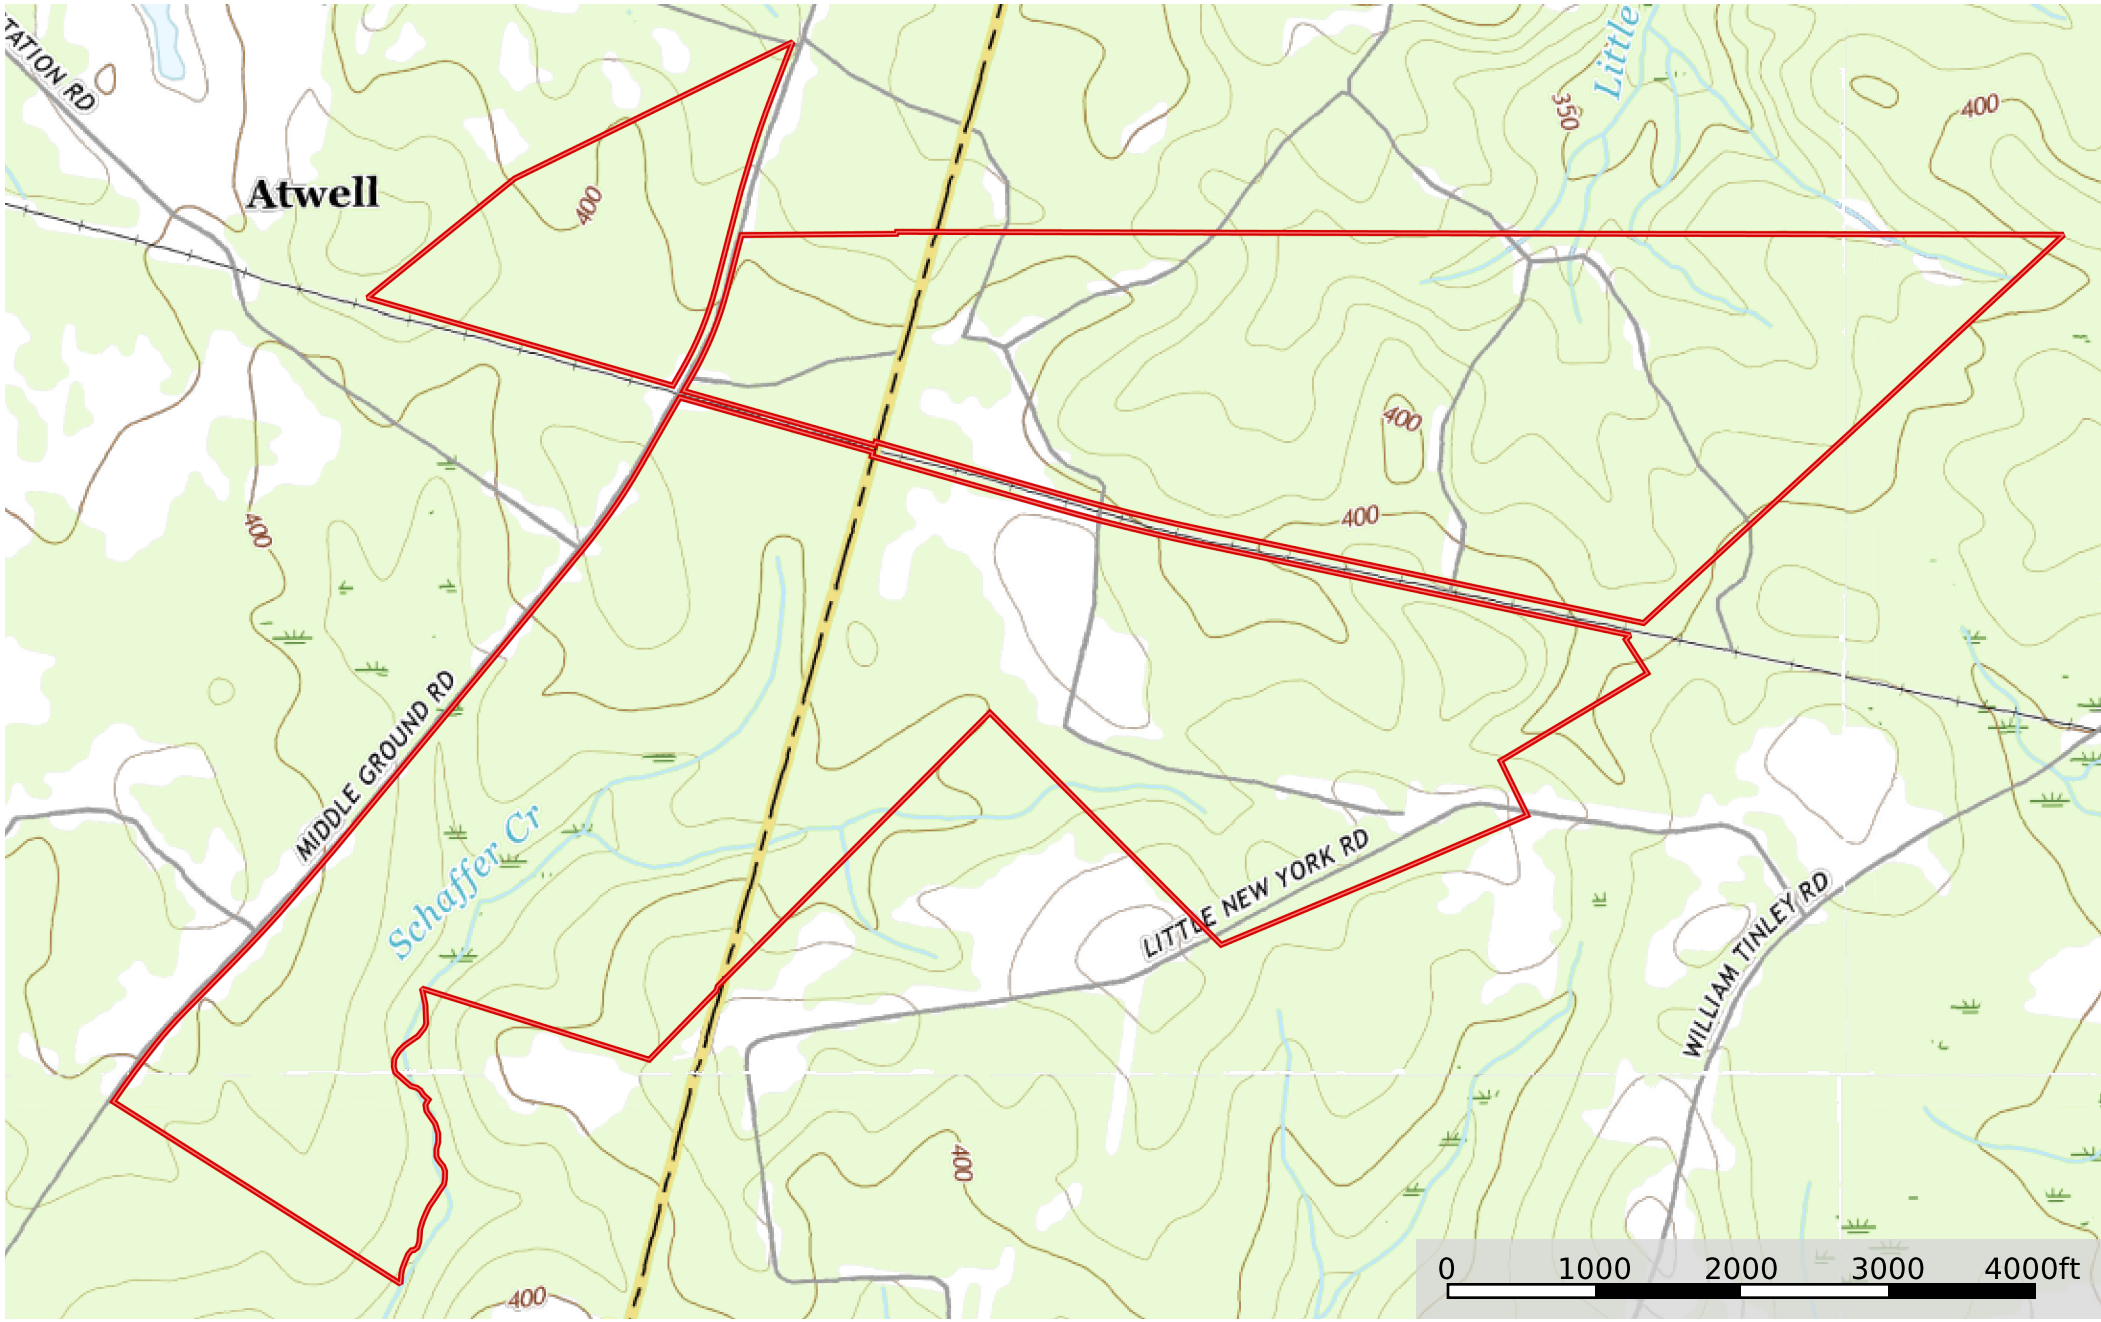

974+/- acres Middleground Rd. & Little New York Rd.
Jefferson County, Burke County, Georgia, AC +/-

Boundary