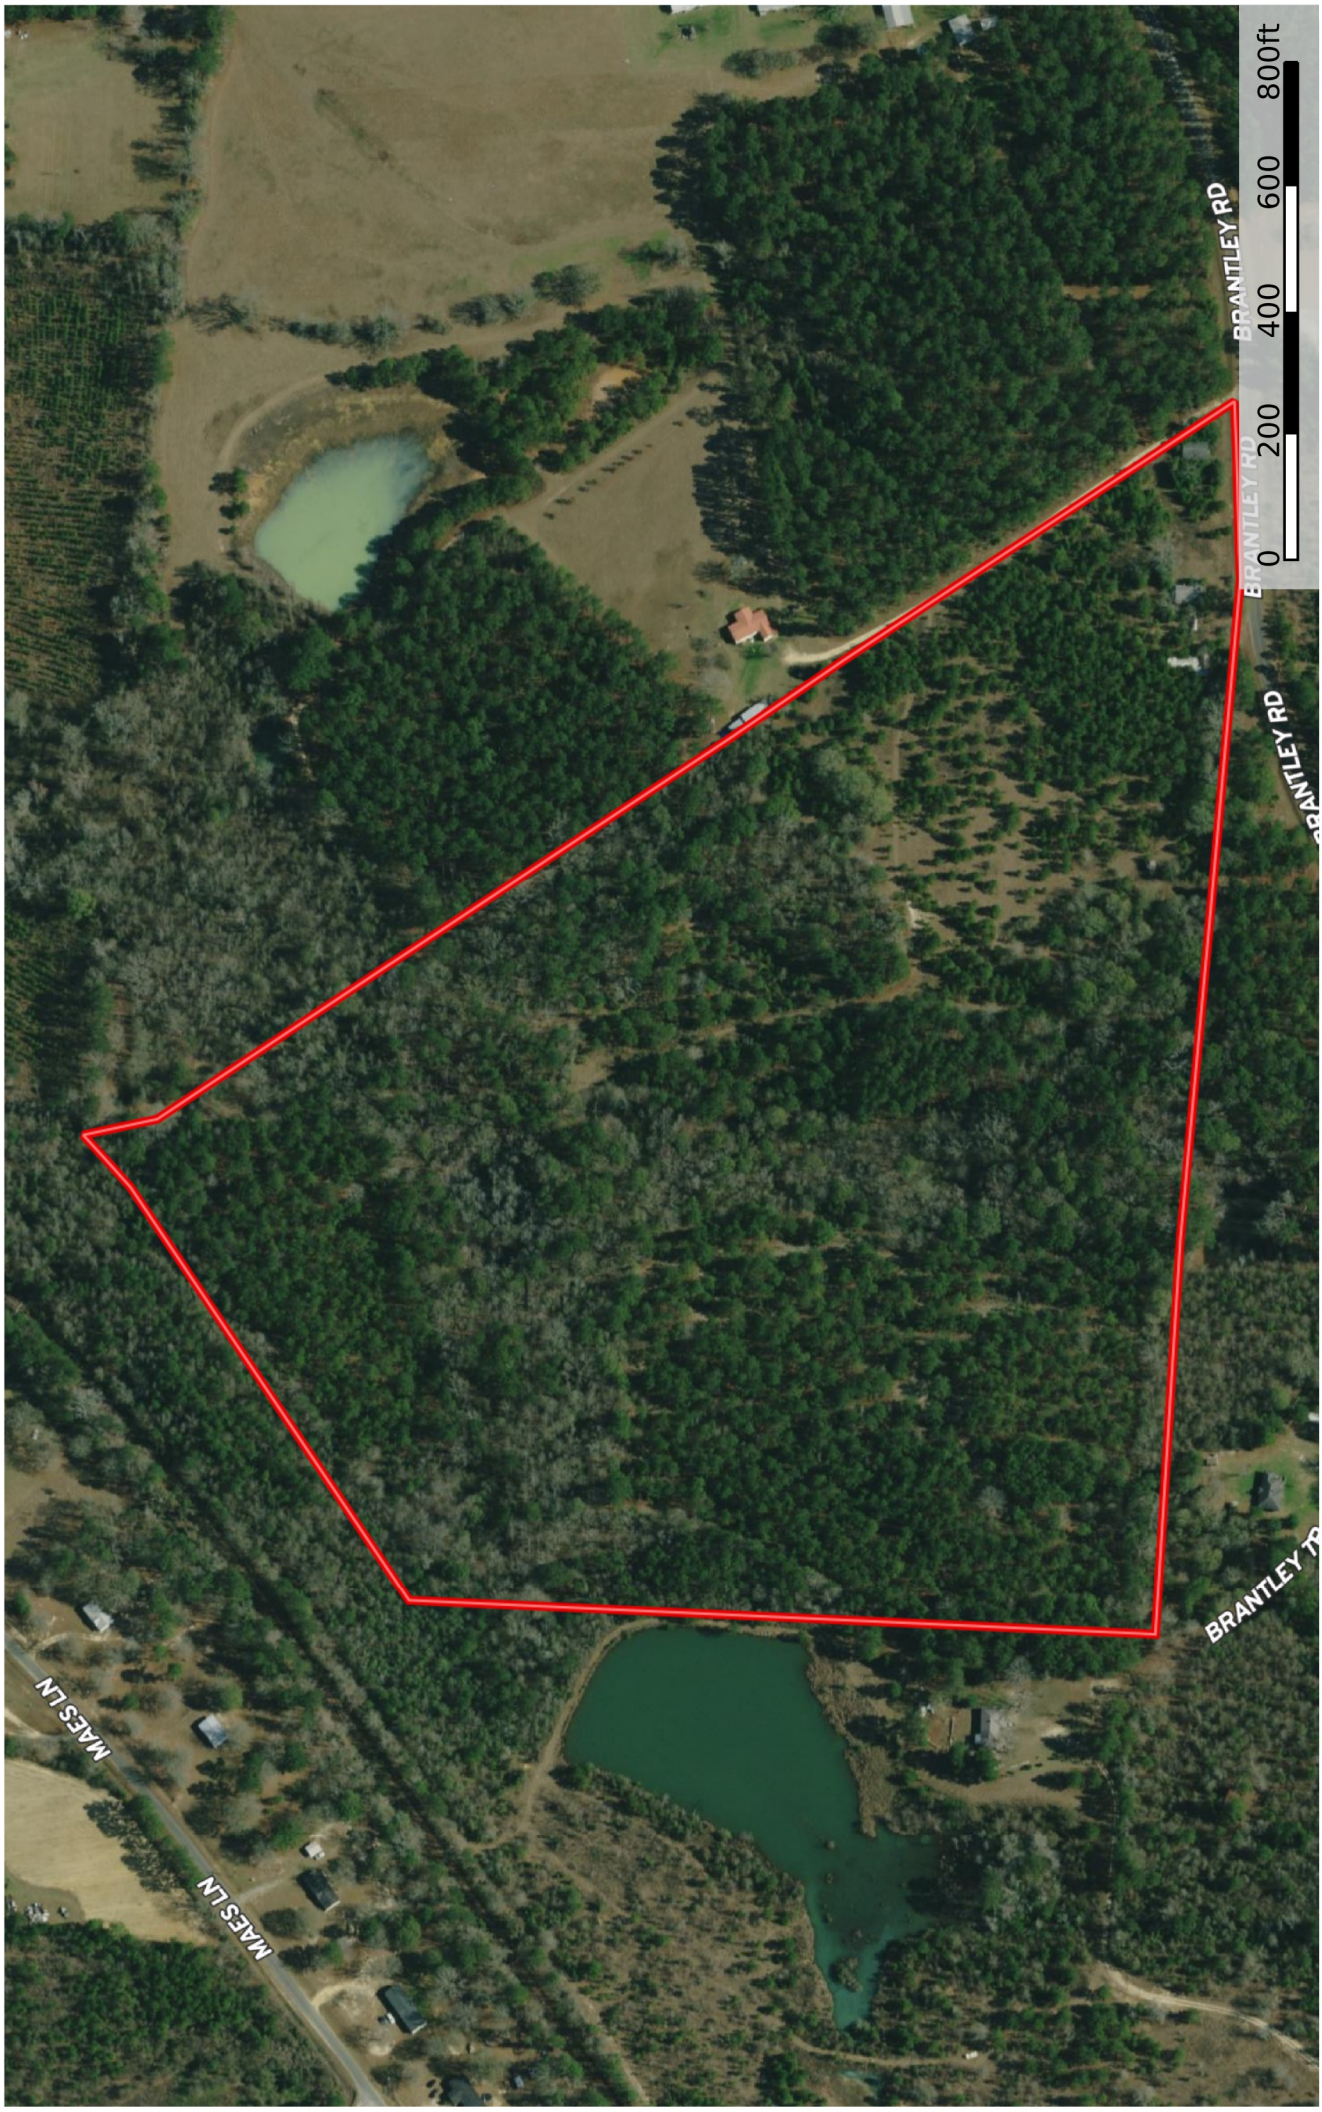

Brantley Road
Laurens County, Georgia, 49.5 AC +/-

 Boundary

michael wilson
P: (478) 279-2148

michael@landanddrivers.com

1207 Merchants Way Suite 101 Statesboro, GA 30458

The information contained herein was obtained from sources deemed to be reliable. MapRight Services makes no warranties or guarantees as to the completeness or accuracy thereof.