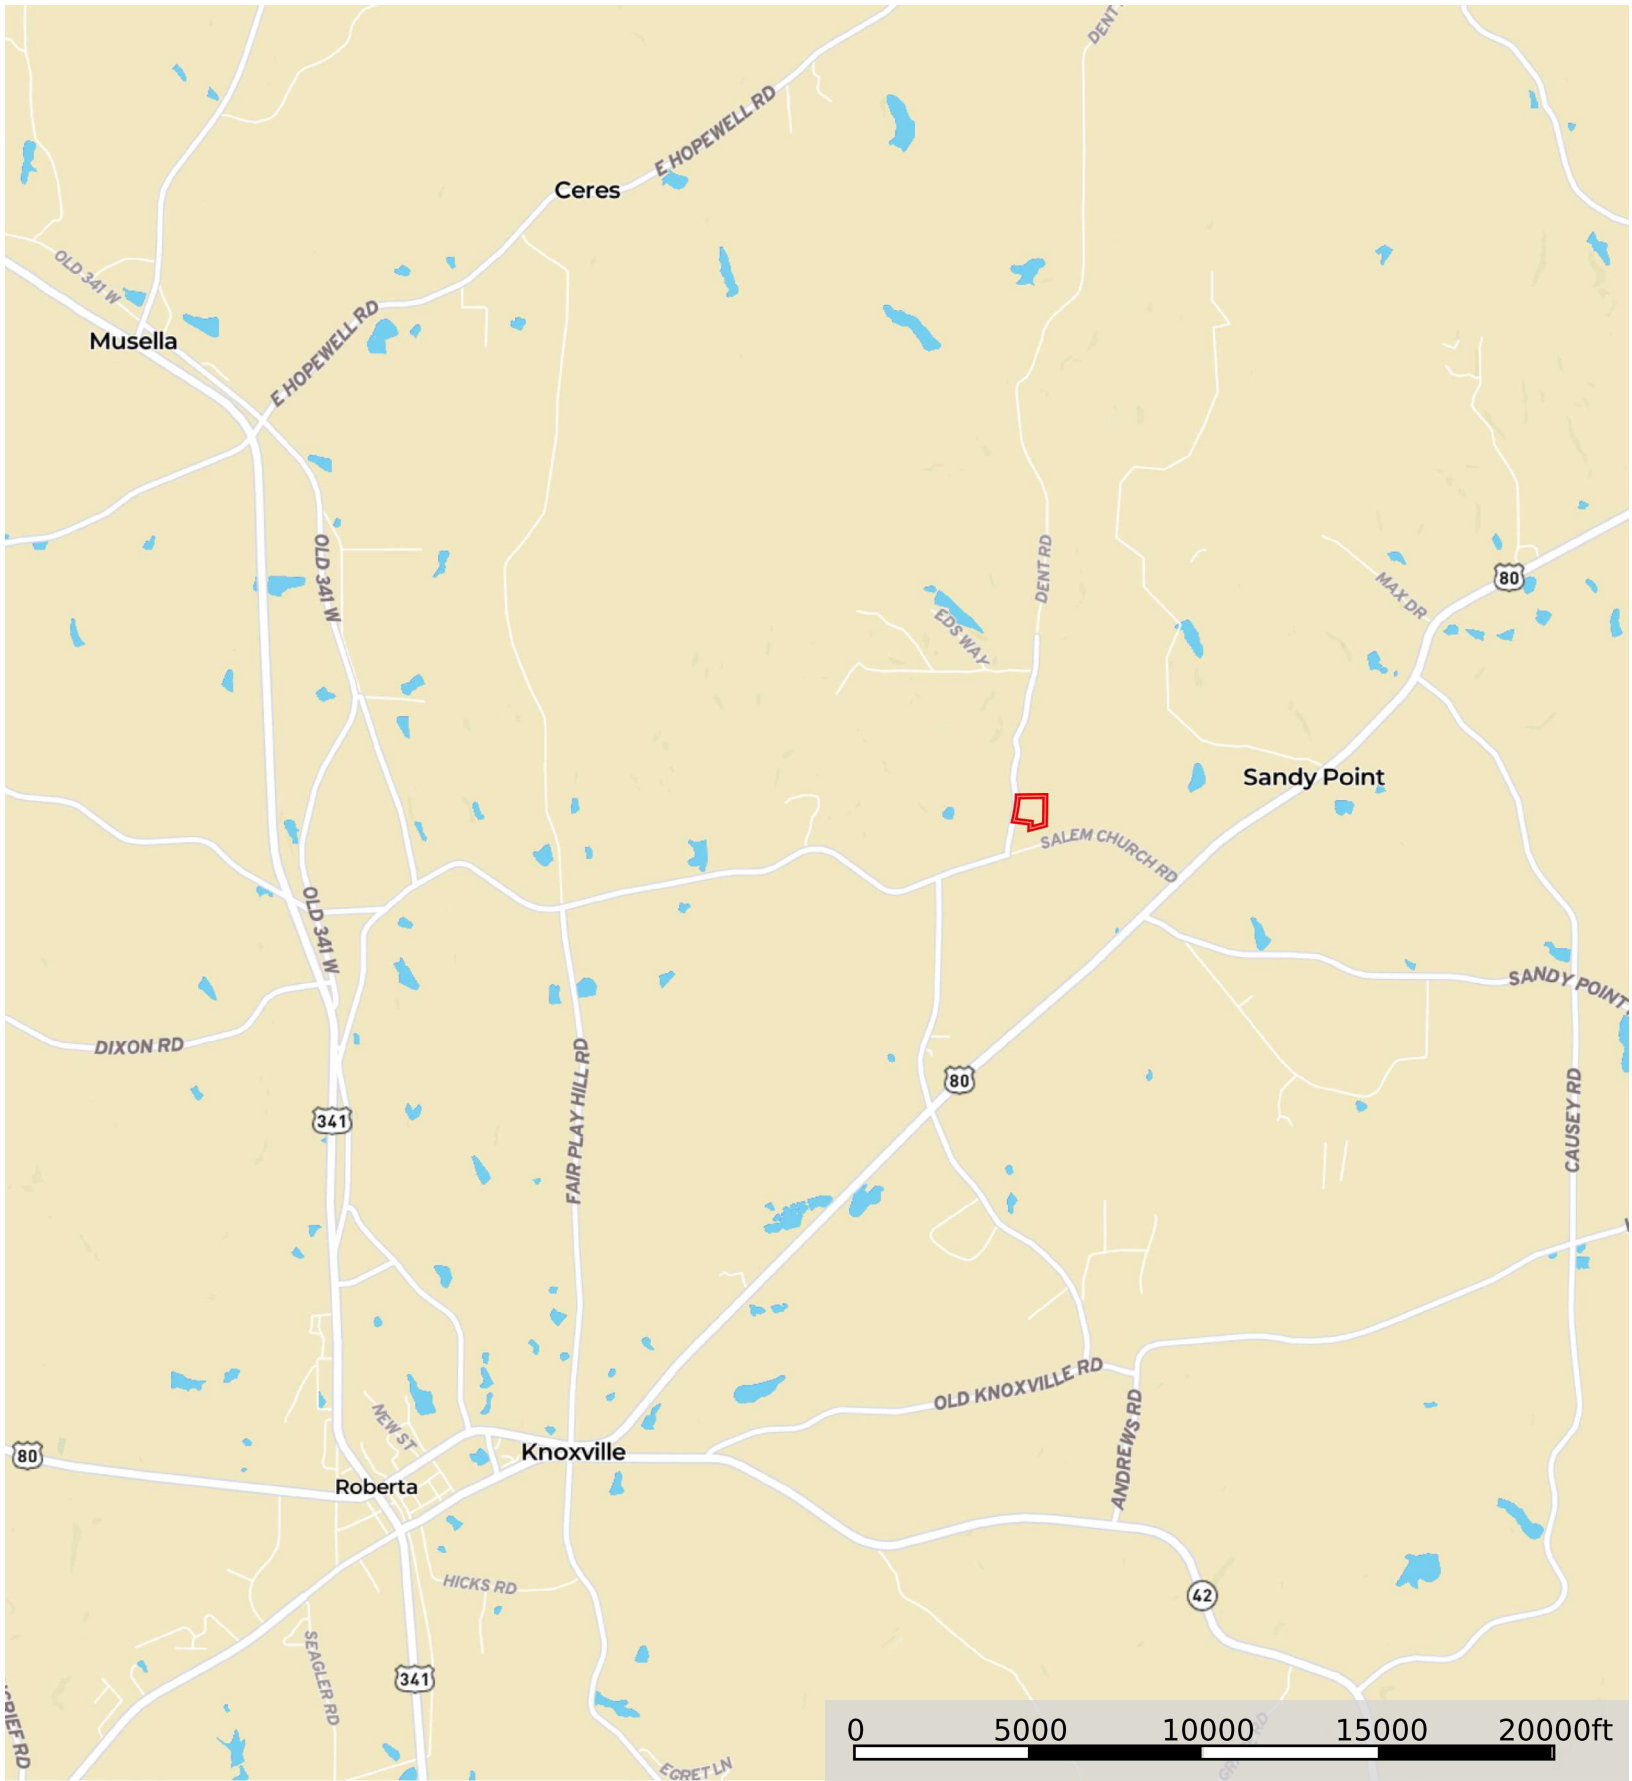

Dent Road

Crawford County, Georgia, 10 AC +/-

 Boundary