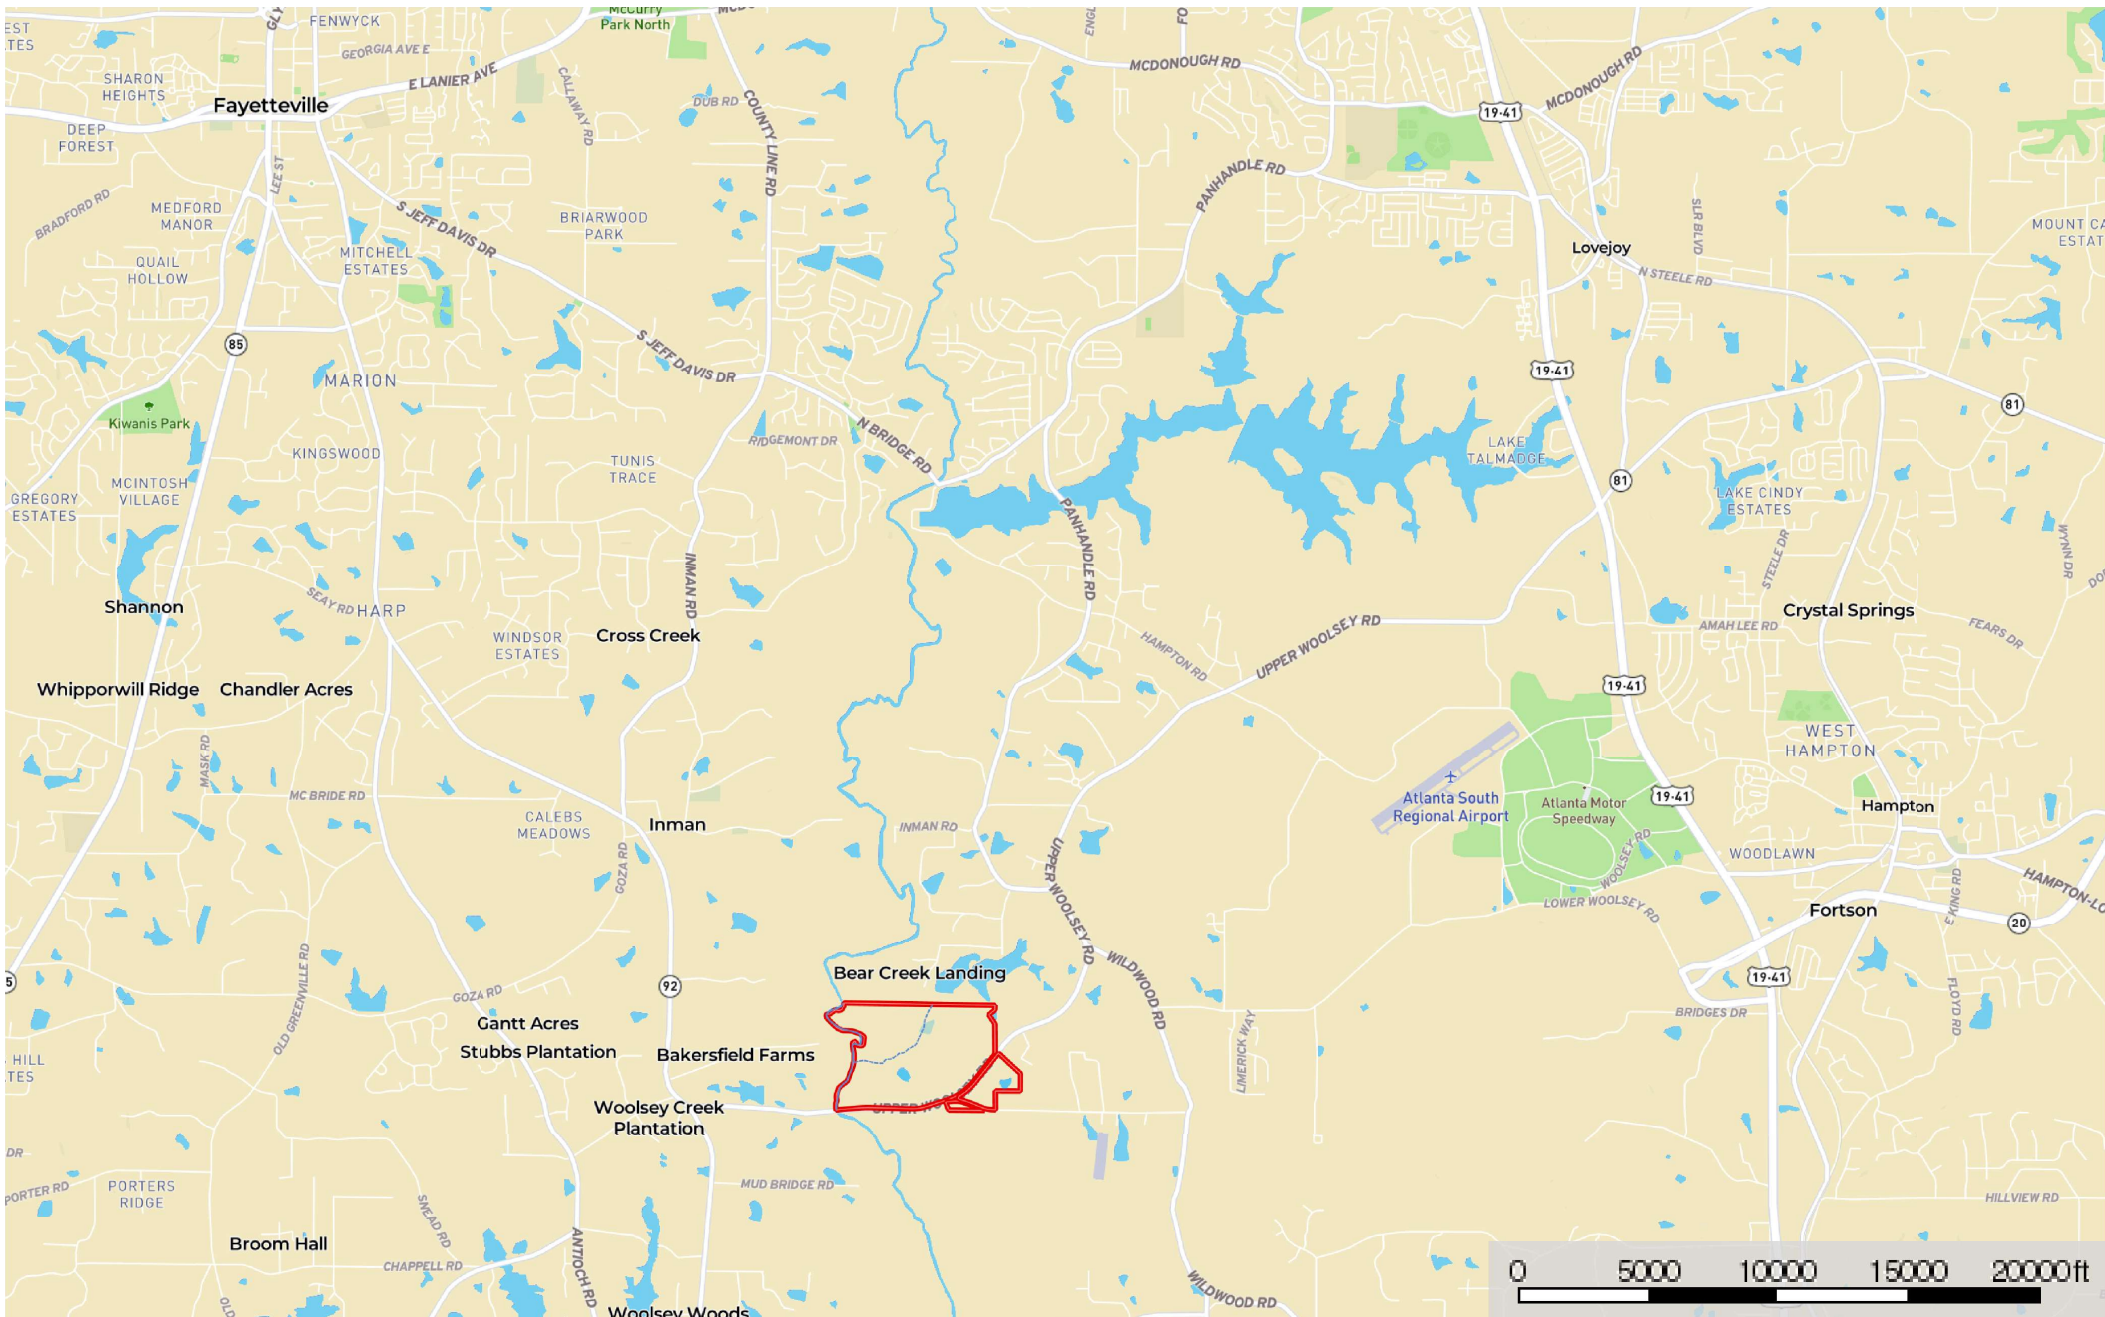

Longwate Farms - Hampton, GA

Clayton County, Georgia, 380 AC +/-

- Main Lodge
- River / Creek
- Stream
- Pond / Tank
- Boundary