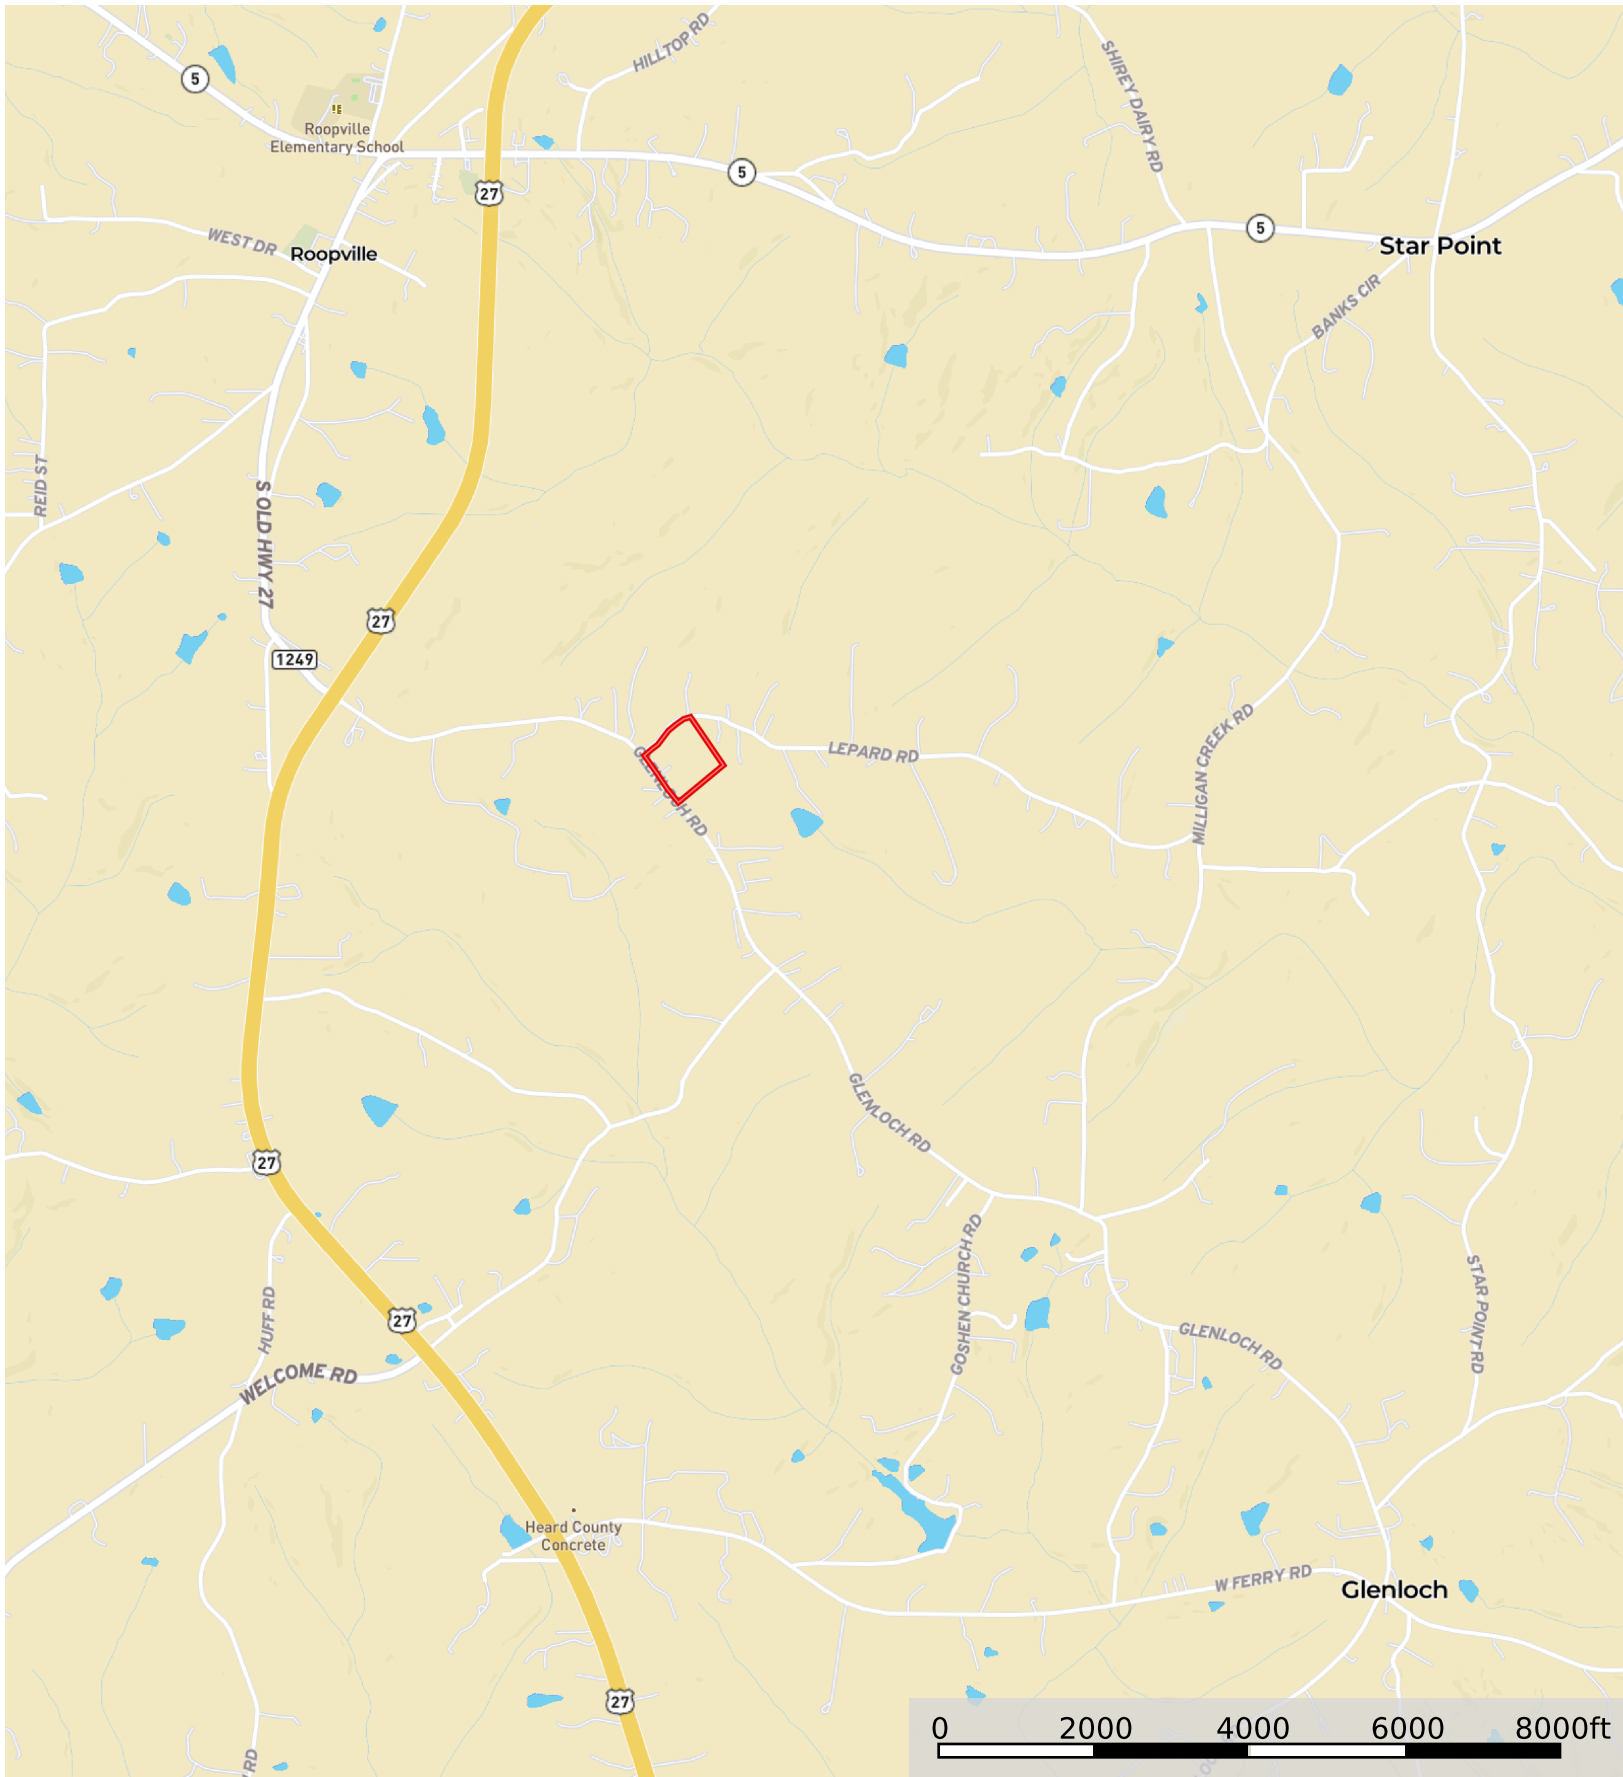

WRIGHT HOMESTEAD

Carroll County, Georgia, 13.5 AC +/-

 Boundary