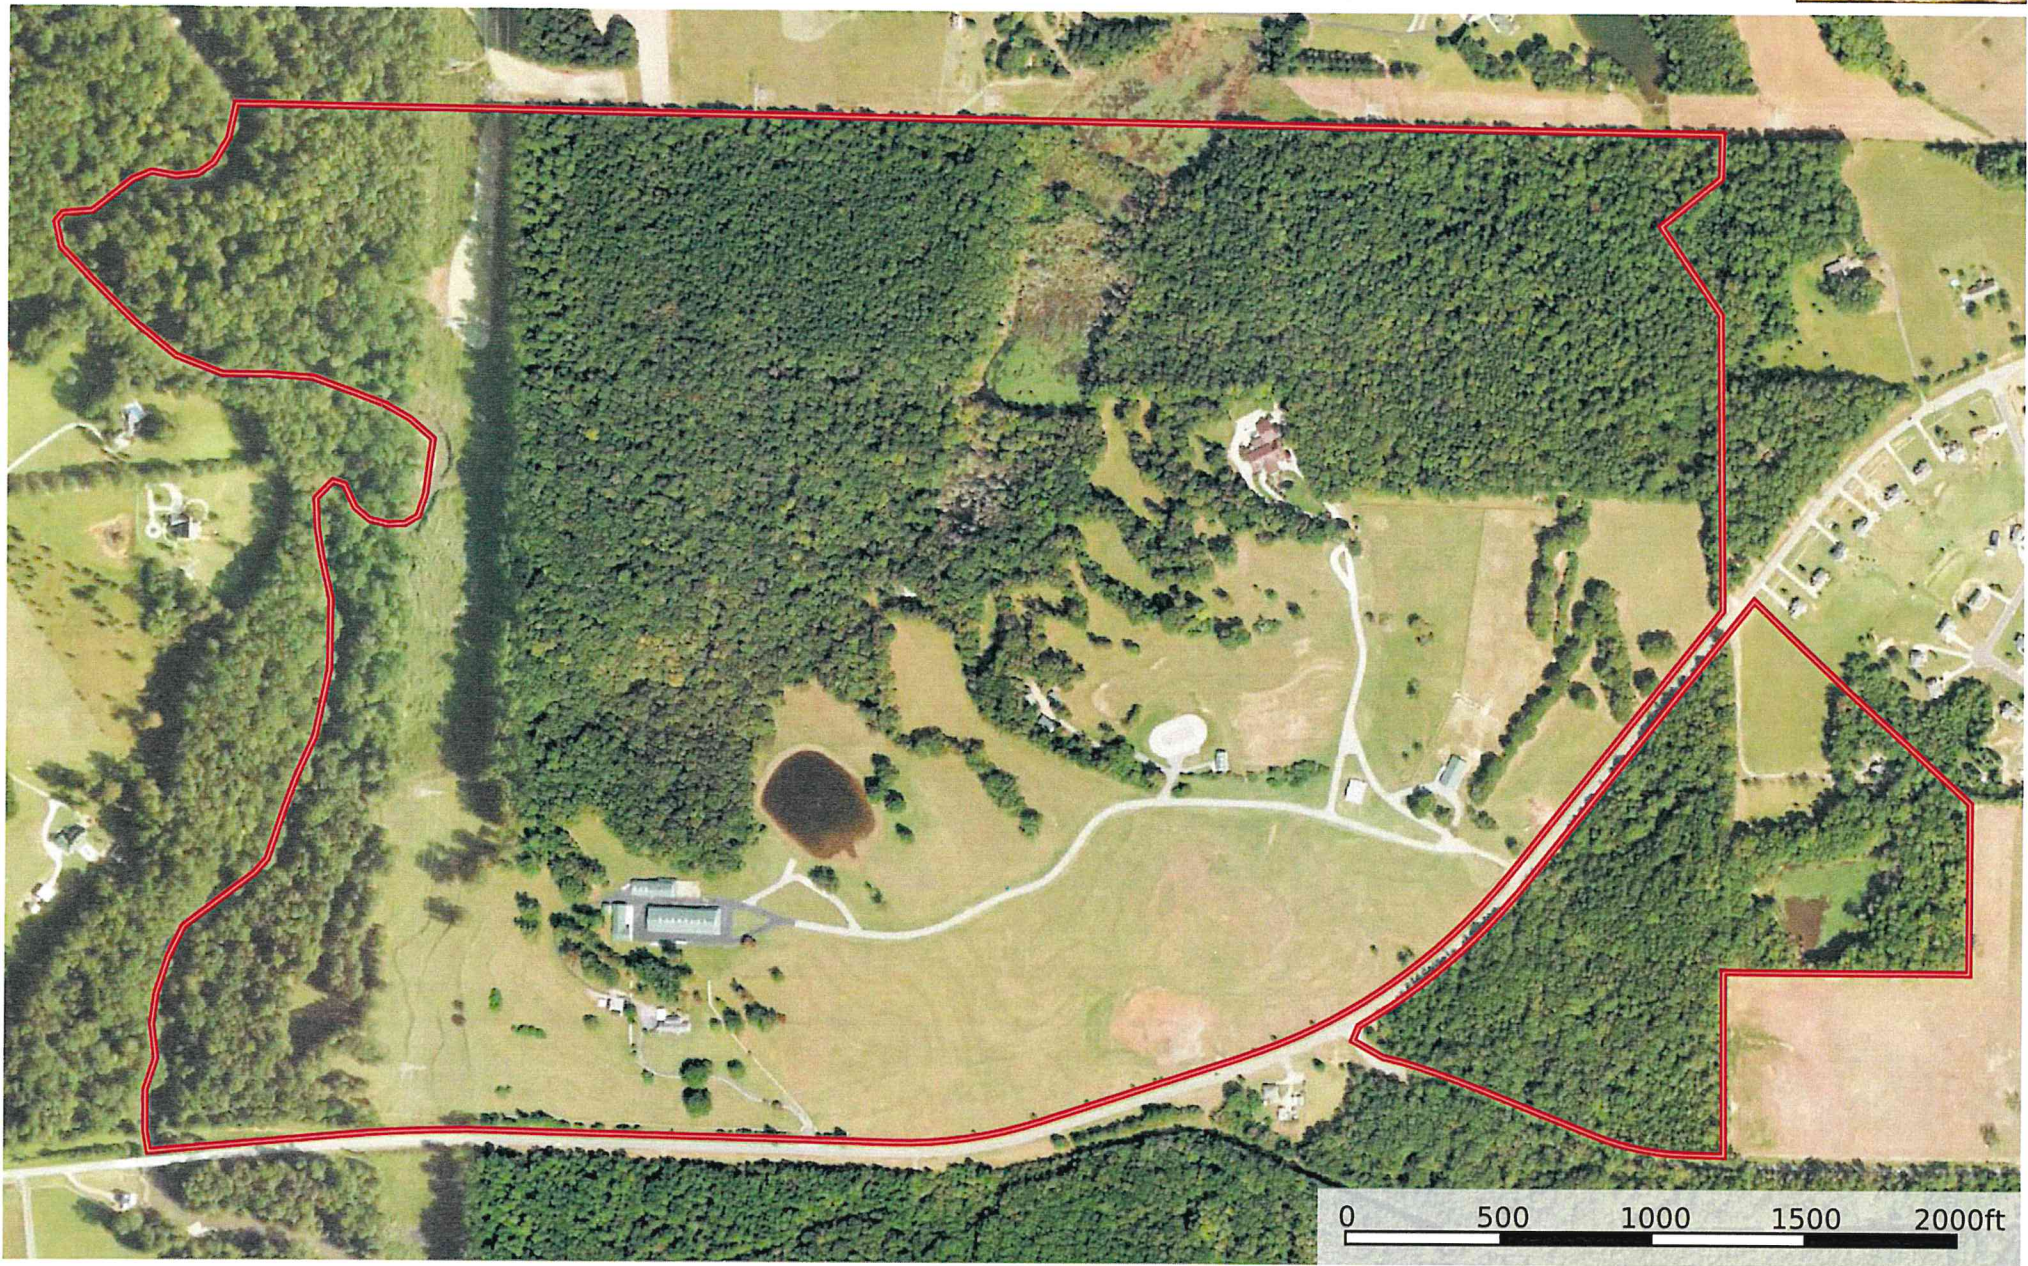

375+/- acres Woolsey Rd.
Clayton County, Georgia, AC +/-

PLANTATION PROPERTIES
&
LAND INVESTMENTS, LLC

 Boundary

Jason Williams
P: 912-764-LAND(5263) or 1-833-GOT-LAND (468-5263)

LandandRivers.com | info@LandandRivers.com