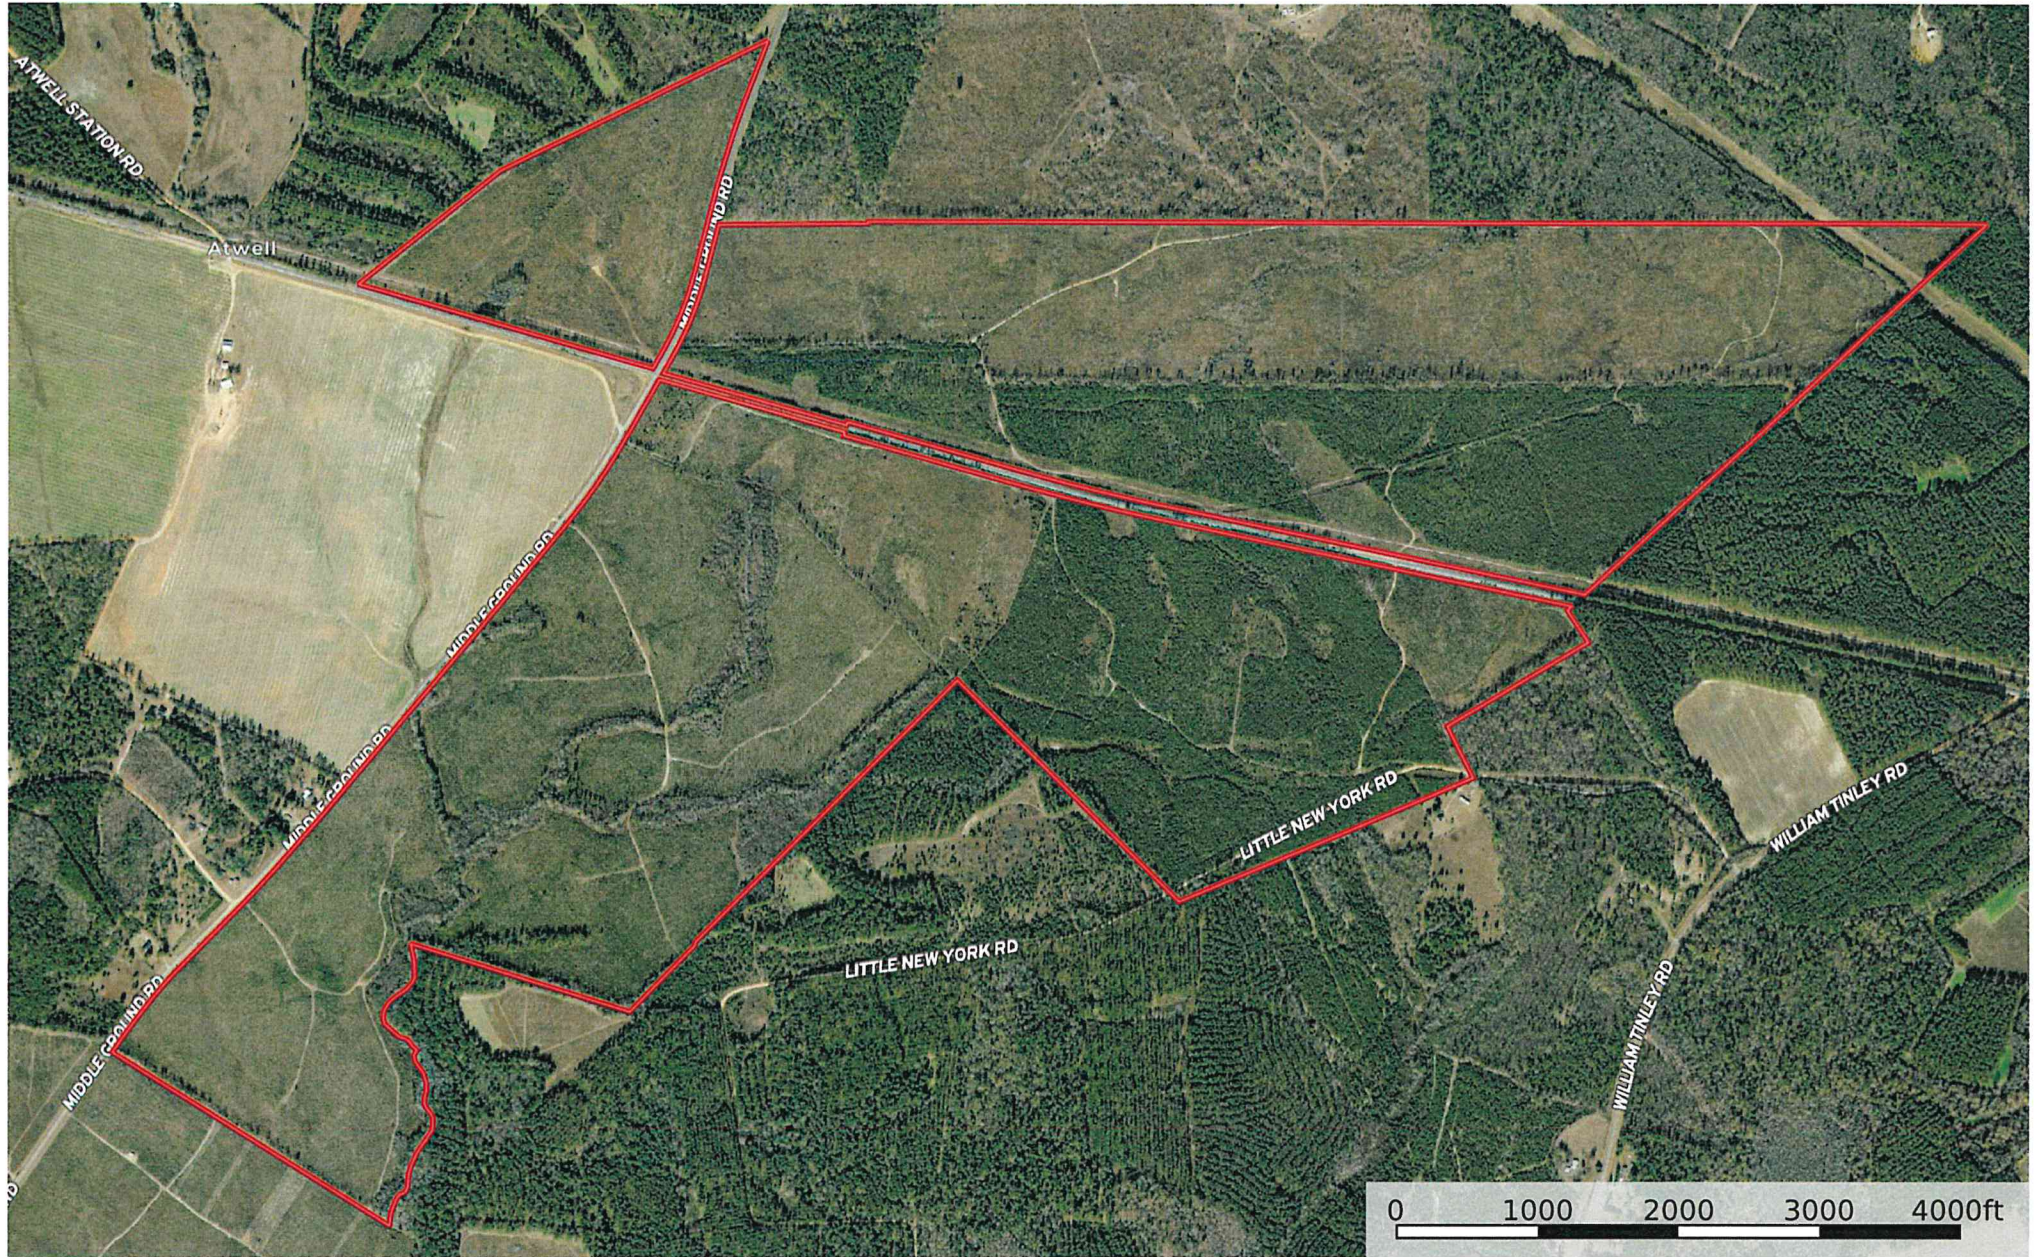

974+/- acres Middleground Rd. & Little New York Rd.
Jefferson County, Burke County, Georgia, AC +/-

 Boundary