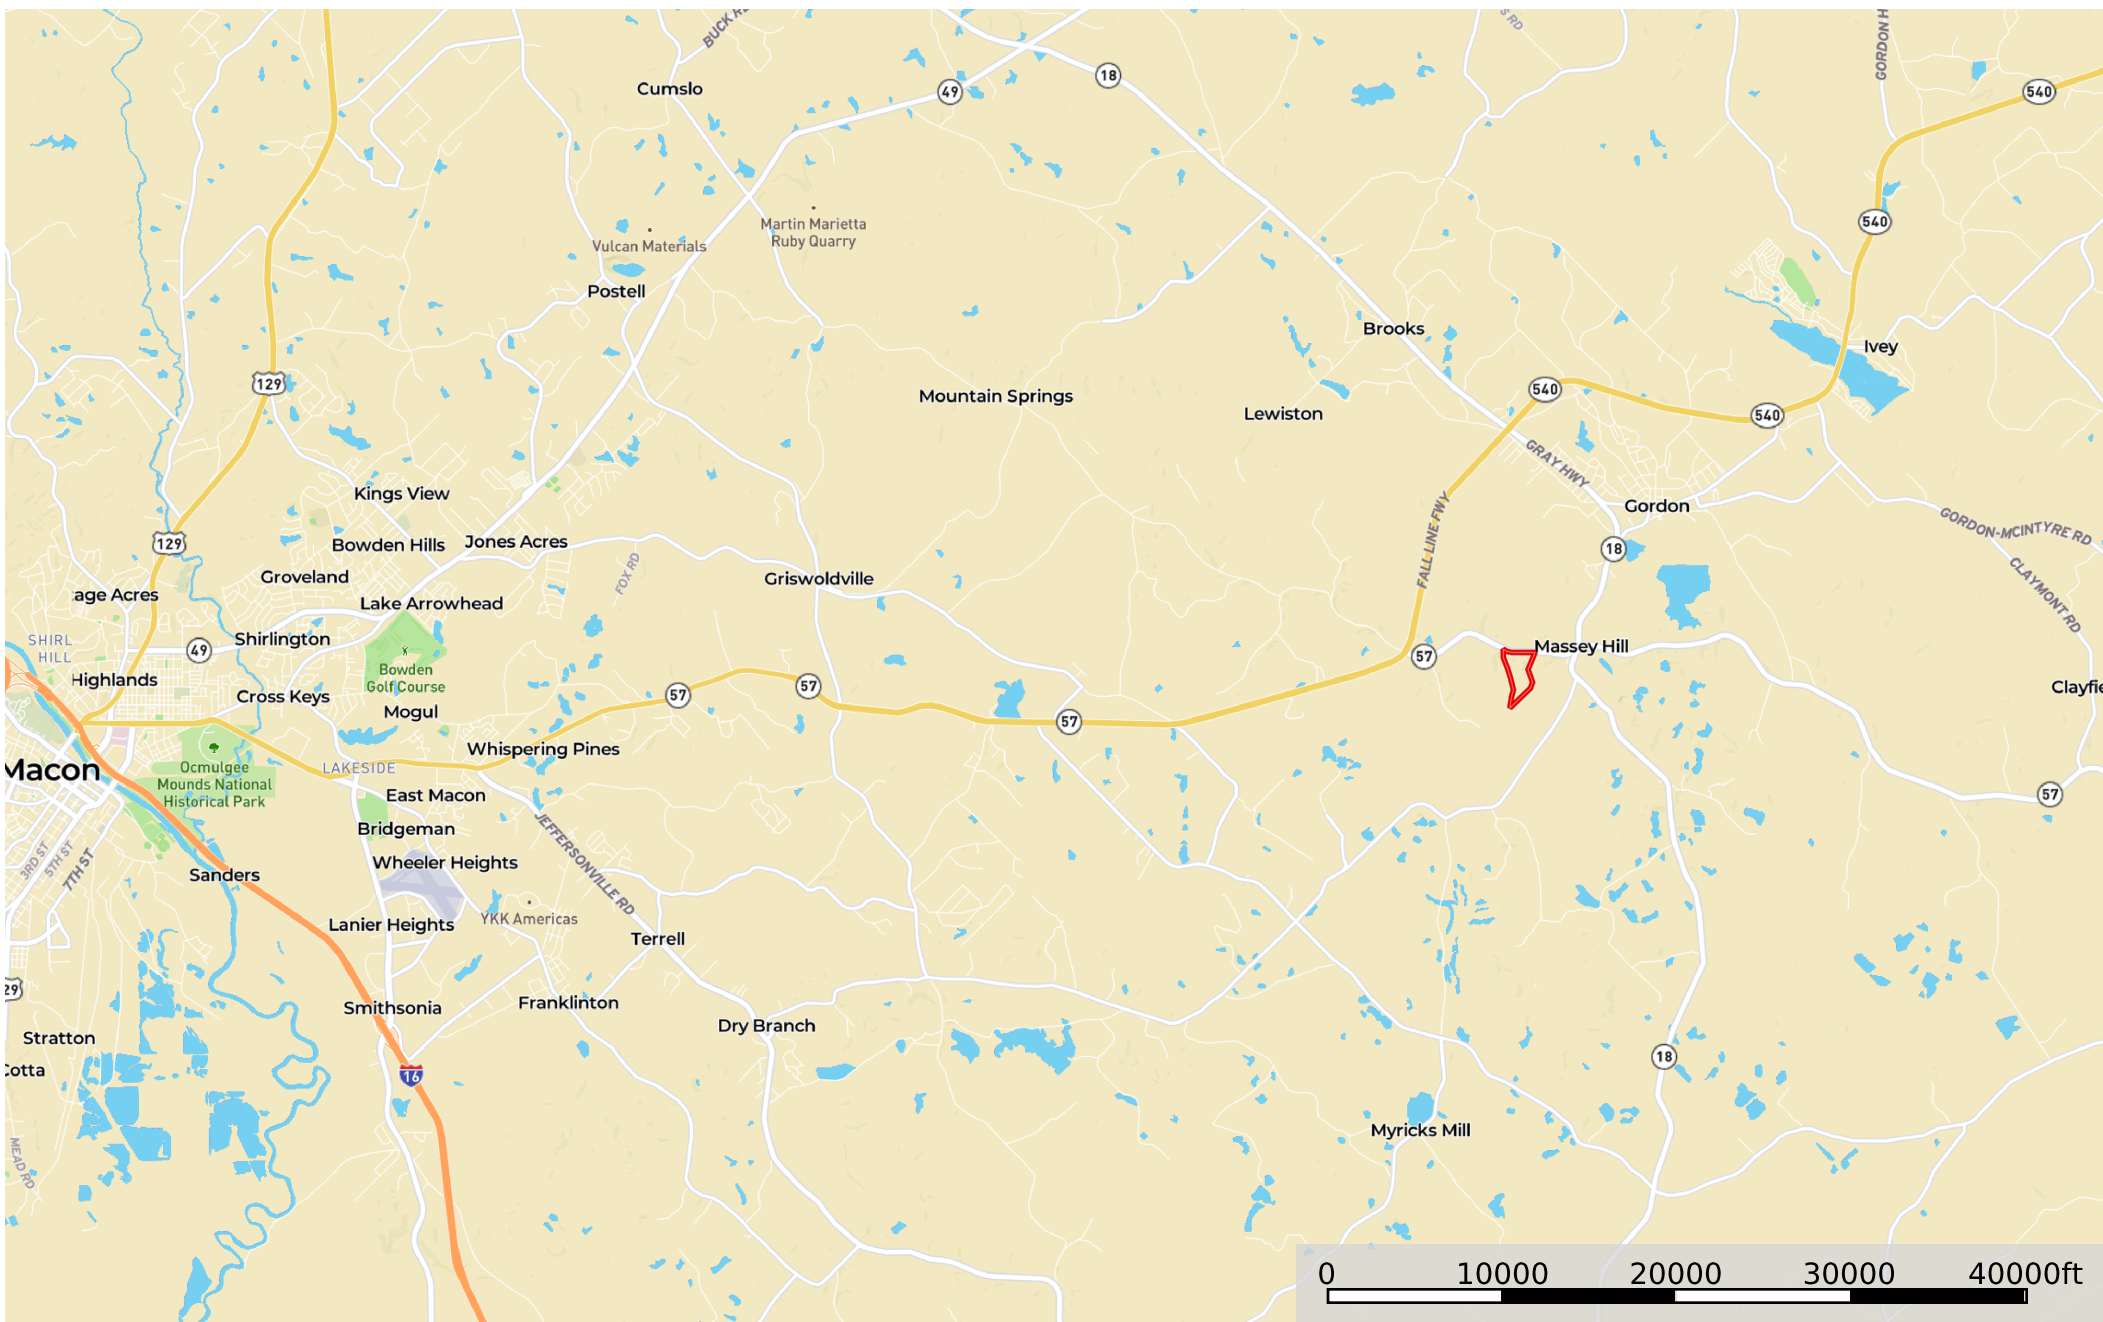

# WILKINSON FOREST TRACT 2 - 84 ACRES

Wilkinson County, Georgia, 84 AC +/-

 Boundary