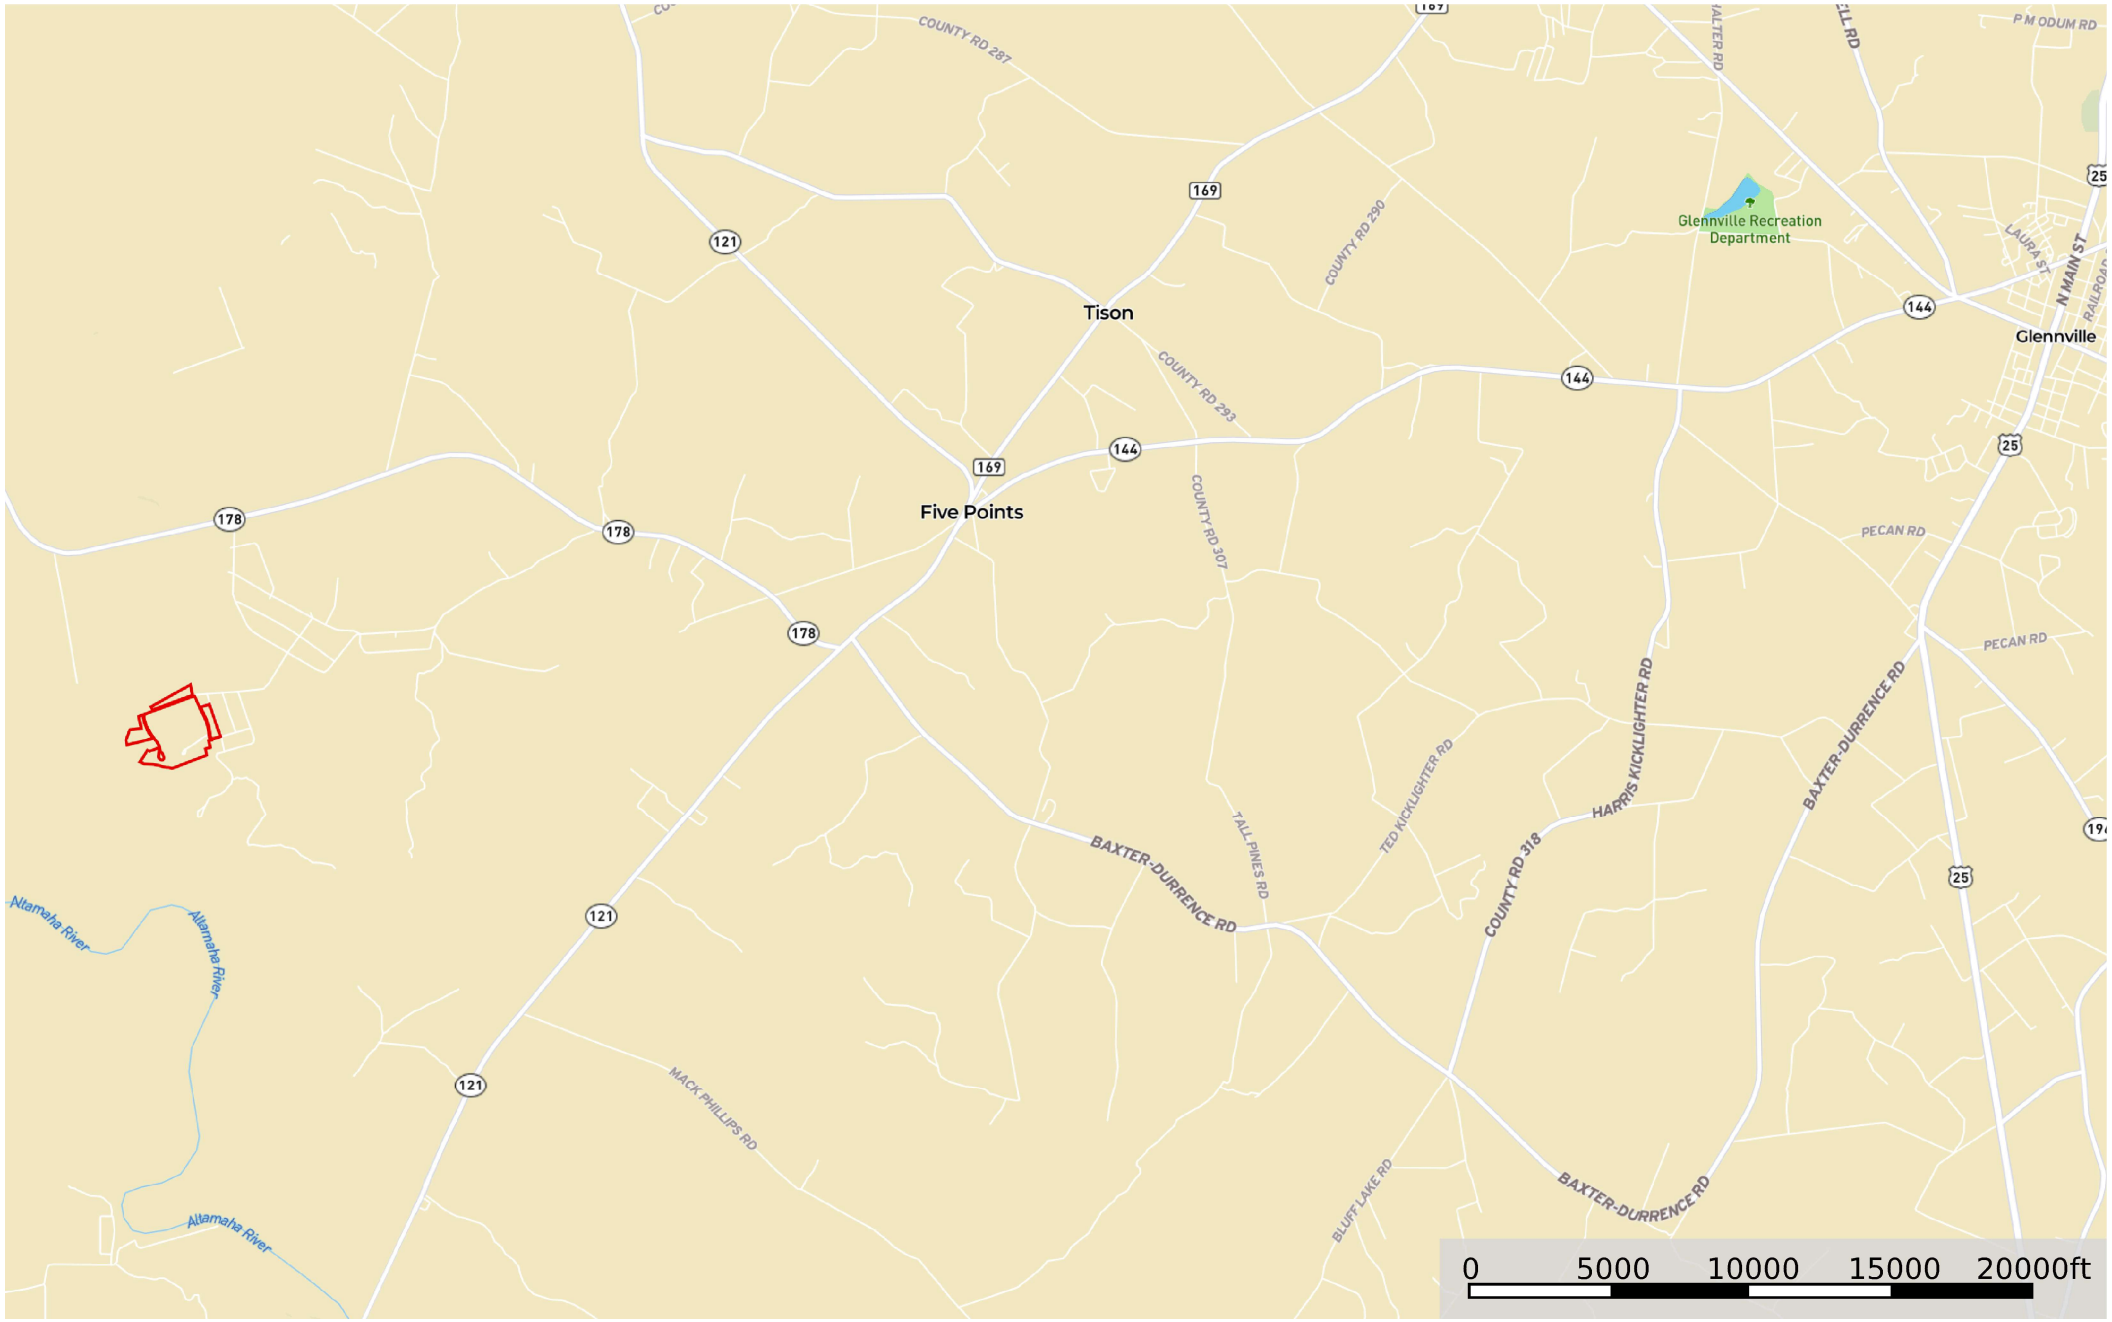

93+/- acres on Dewey Rush Landing Rd. & River Run Dr. Tattnall County, Georgia, AC +/-

 Boundary