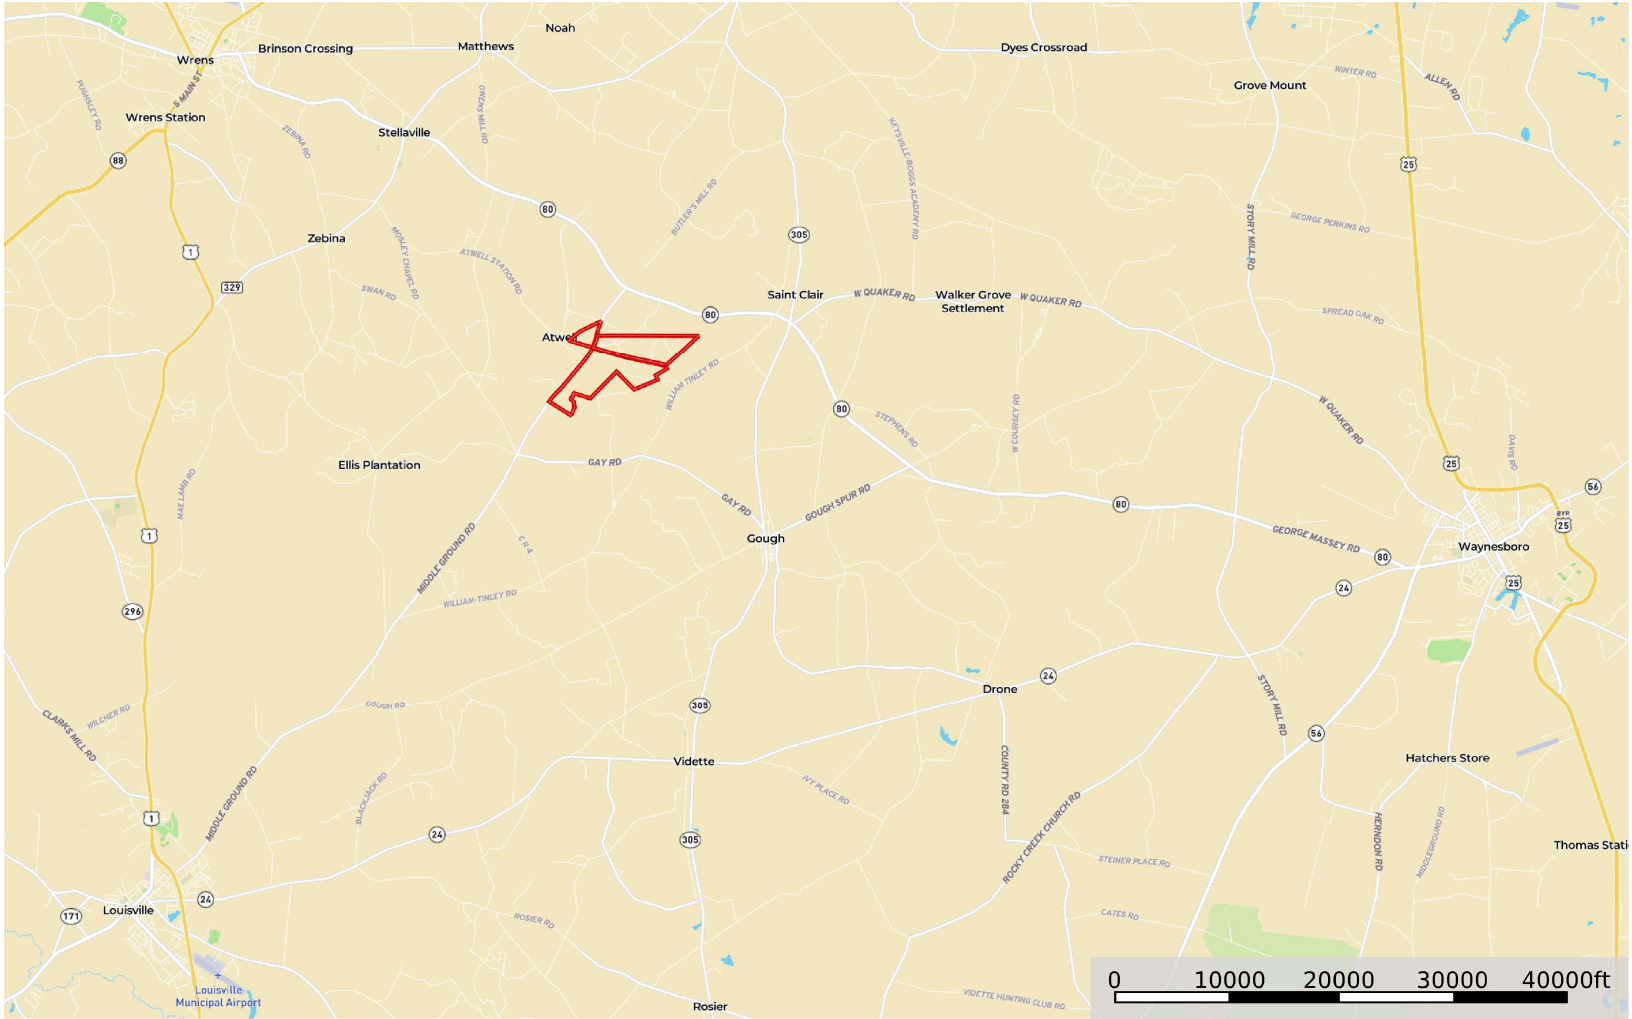

974+/- acres Middleground Rd. & Little New York Rd.
Jefferson County, Burke County, Georgia, AC +/-

Boundary

Jason Williams
P: 912-764-LAND(5263) or 1-833-GOT-LAND (468-5263)

LandandRivers.com | info@LandandRivers.com