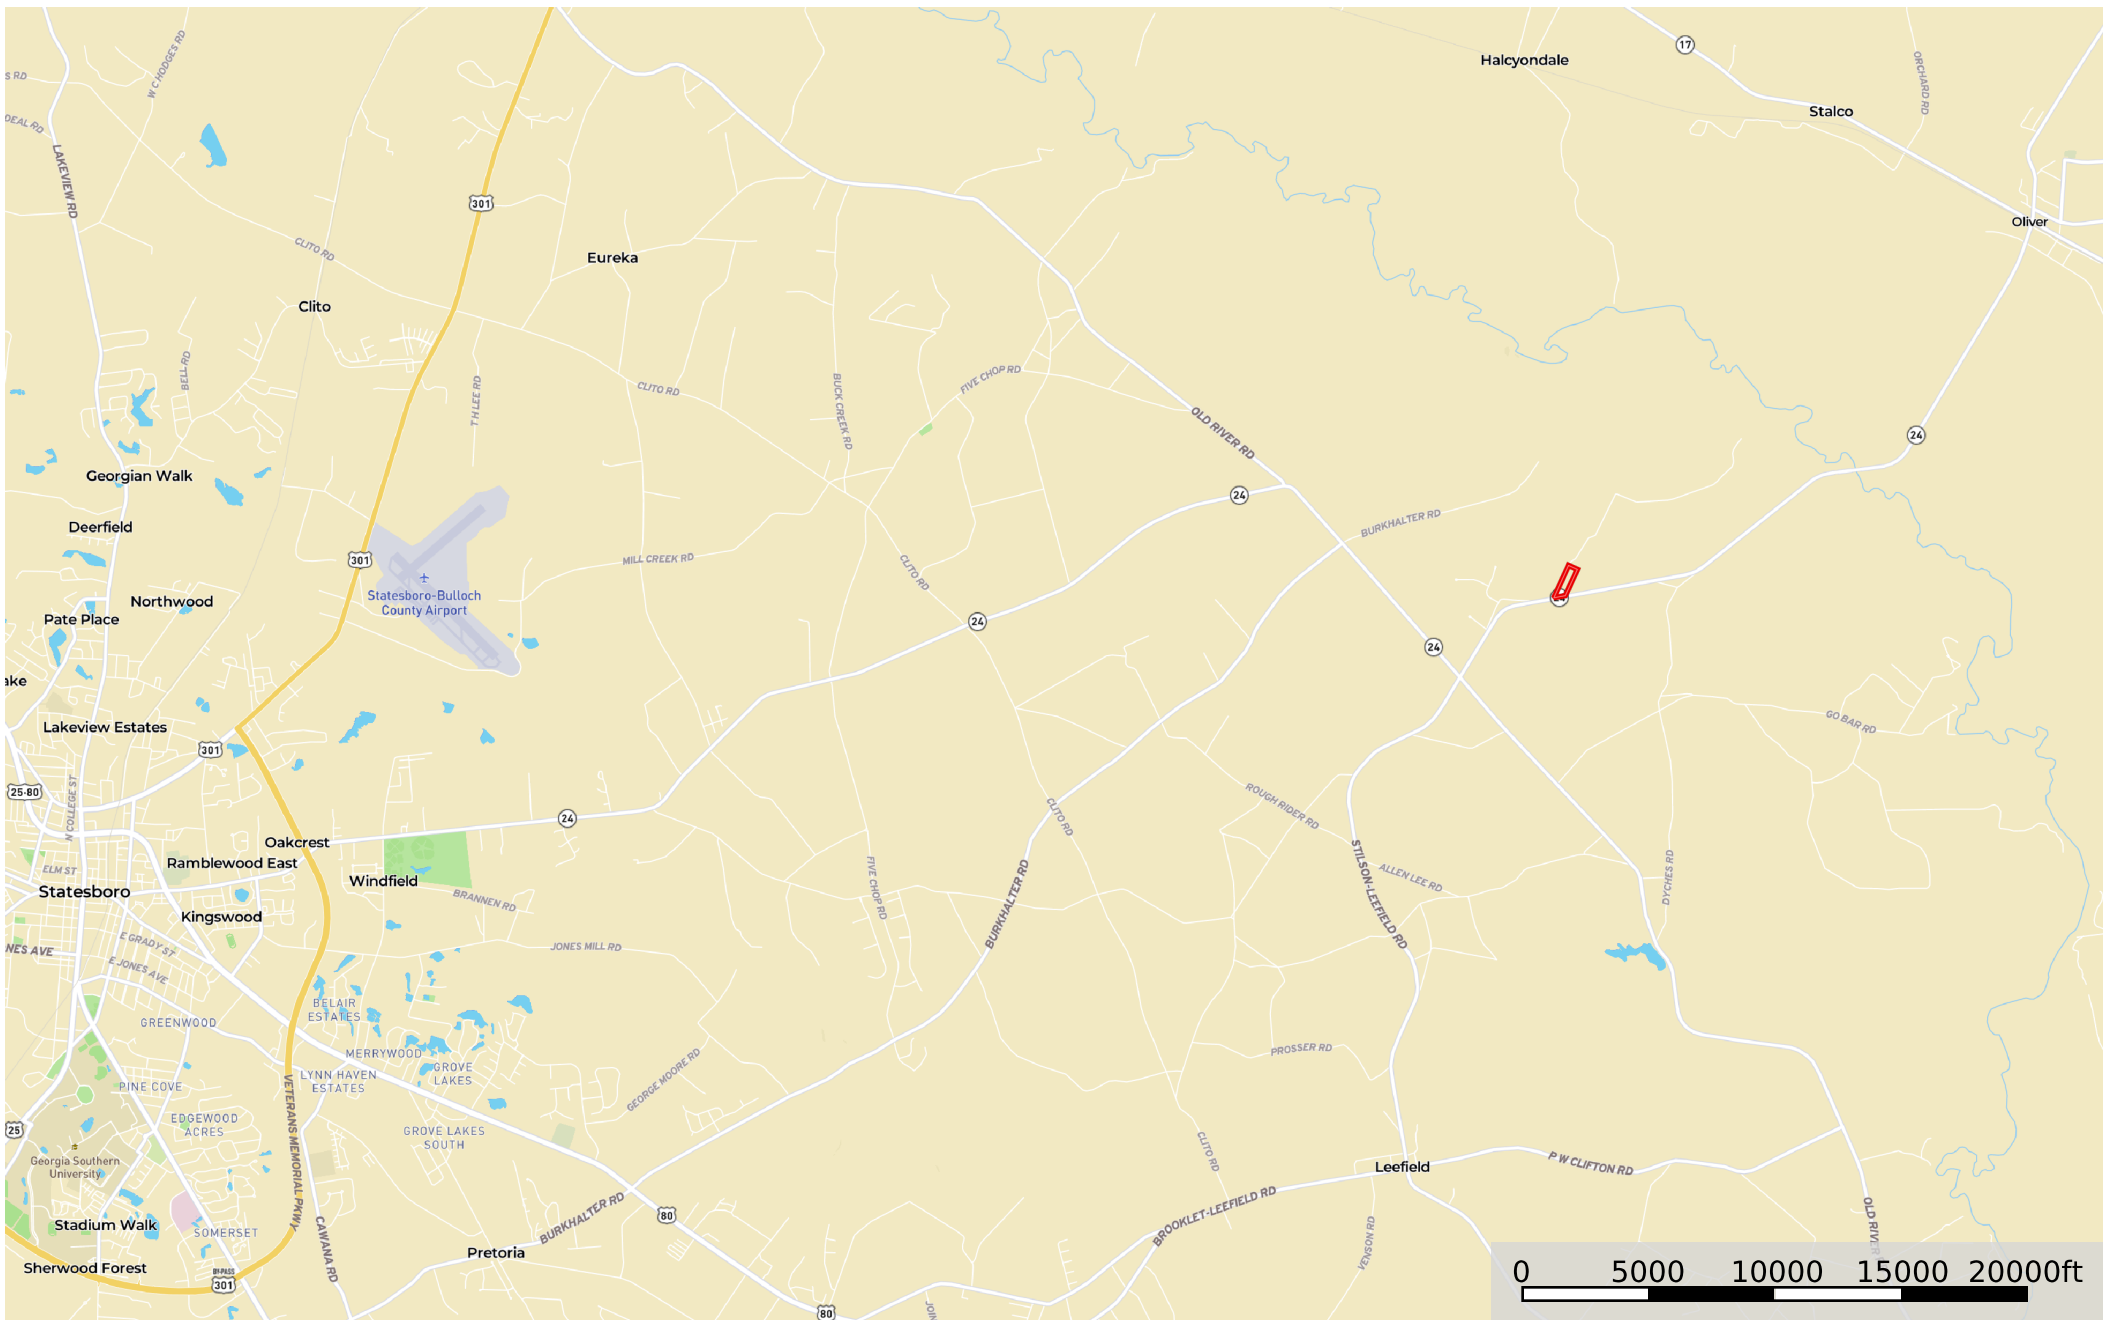

BULLOCH PINES

Bulloch County, Georgia, 11 AC +/-

 Boundary