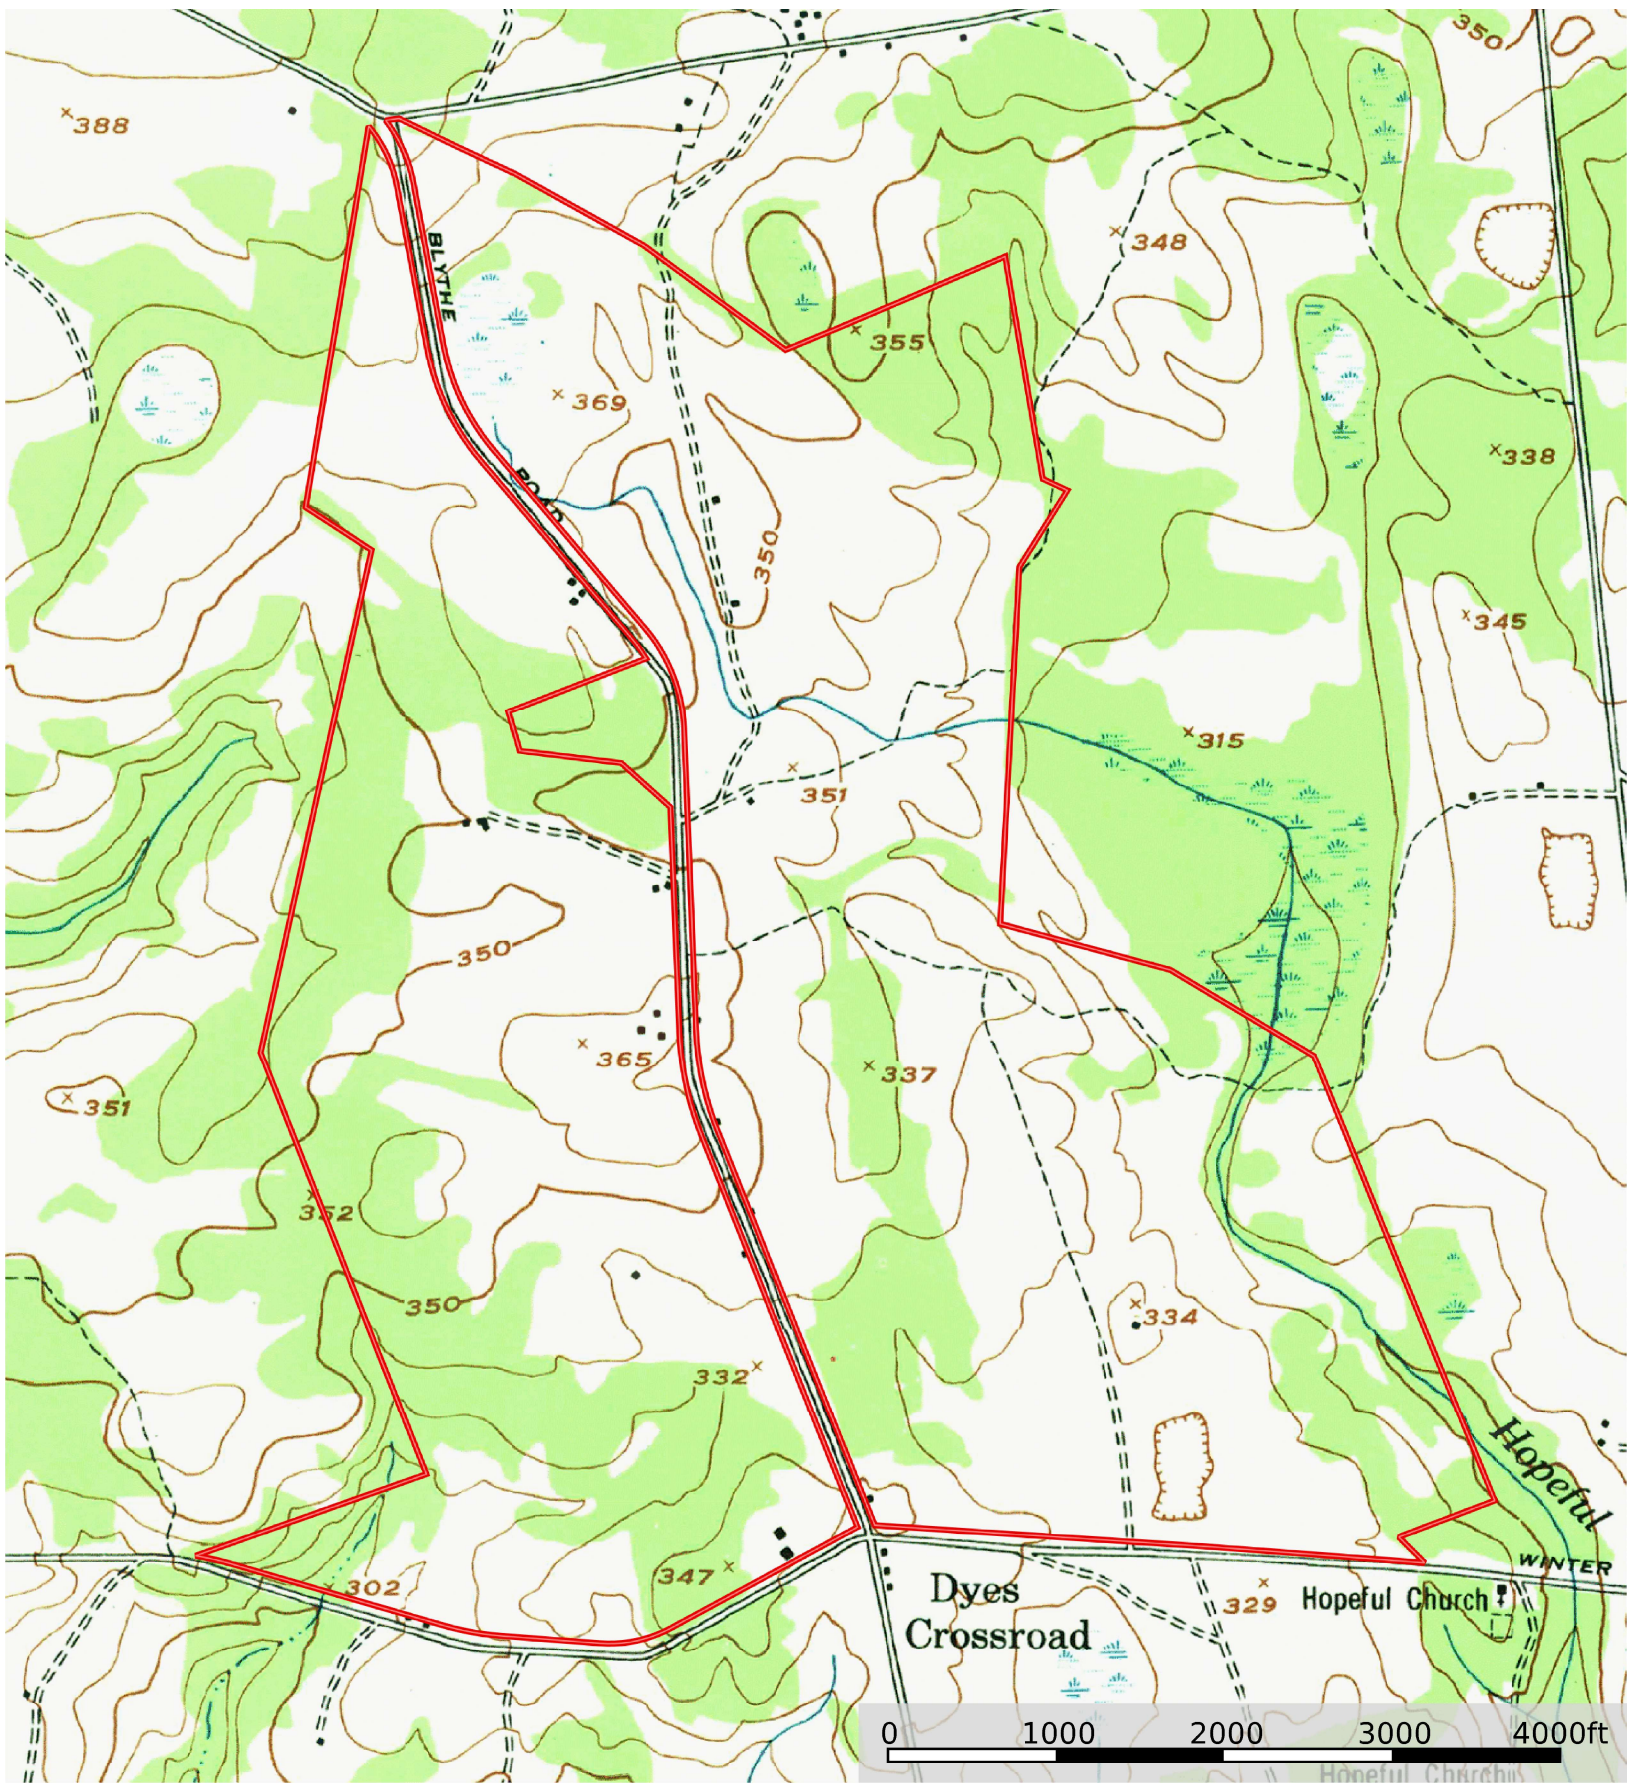

912+/- acres on Springhill Church Rd. & Perkins Mill Rd.  
Burke County, Georgia, 911.98 AC +/-

 Boundary