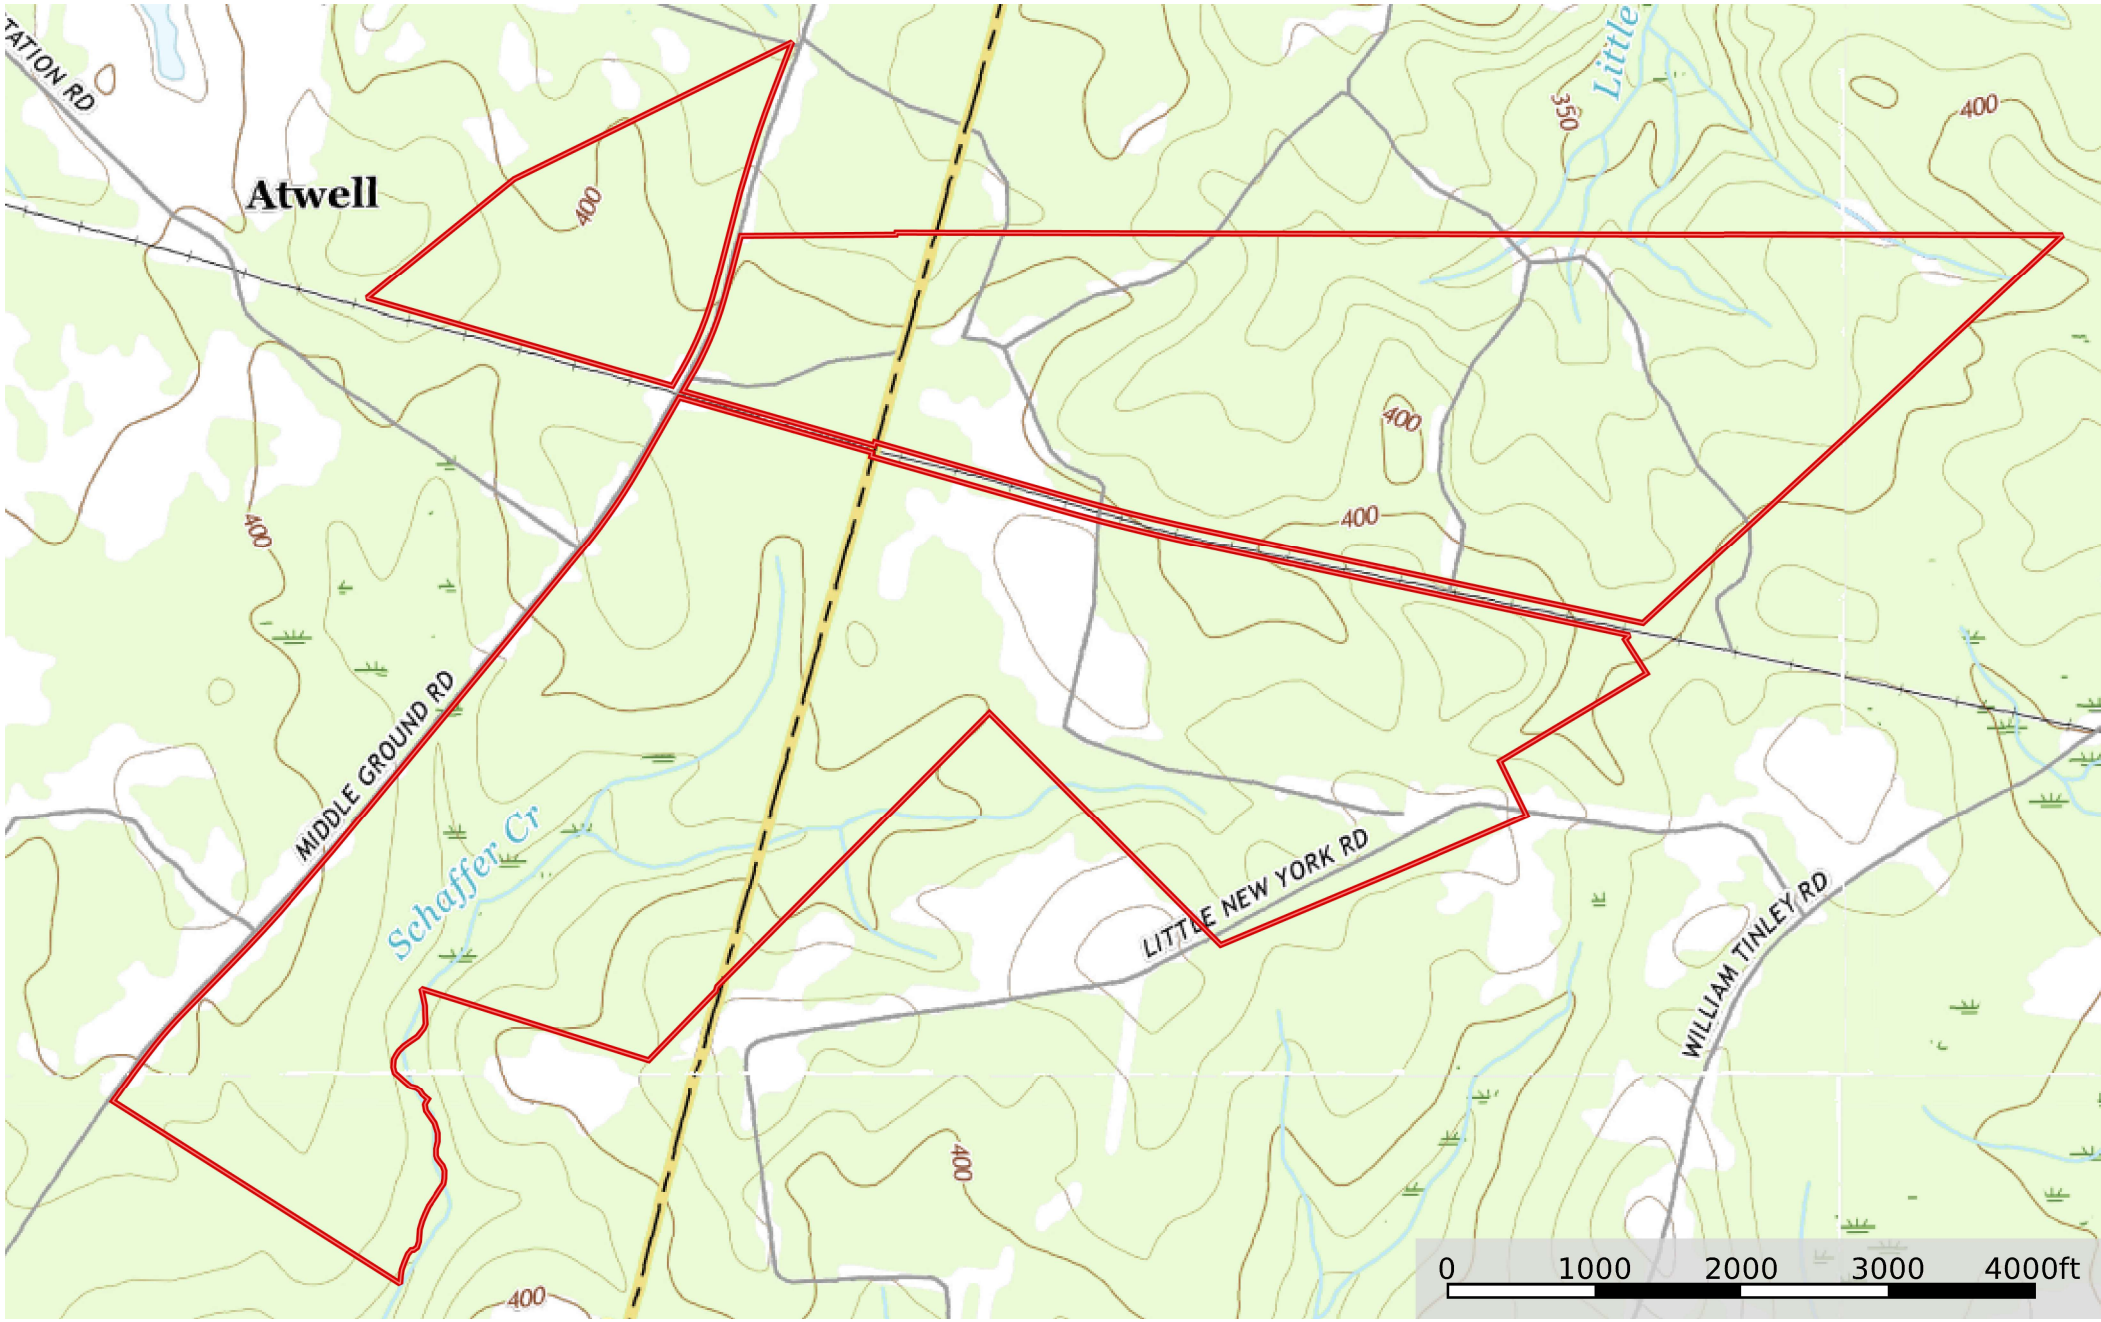

974+/- acres Middleground Rd. & Little New York Rd.
Jefferson County, Burke County, Georgia, AC +/-

Boundary