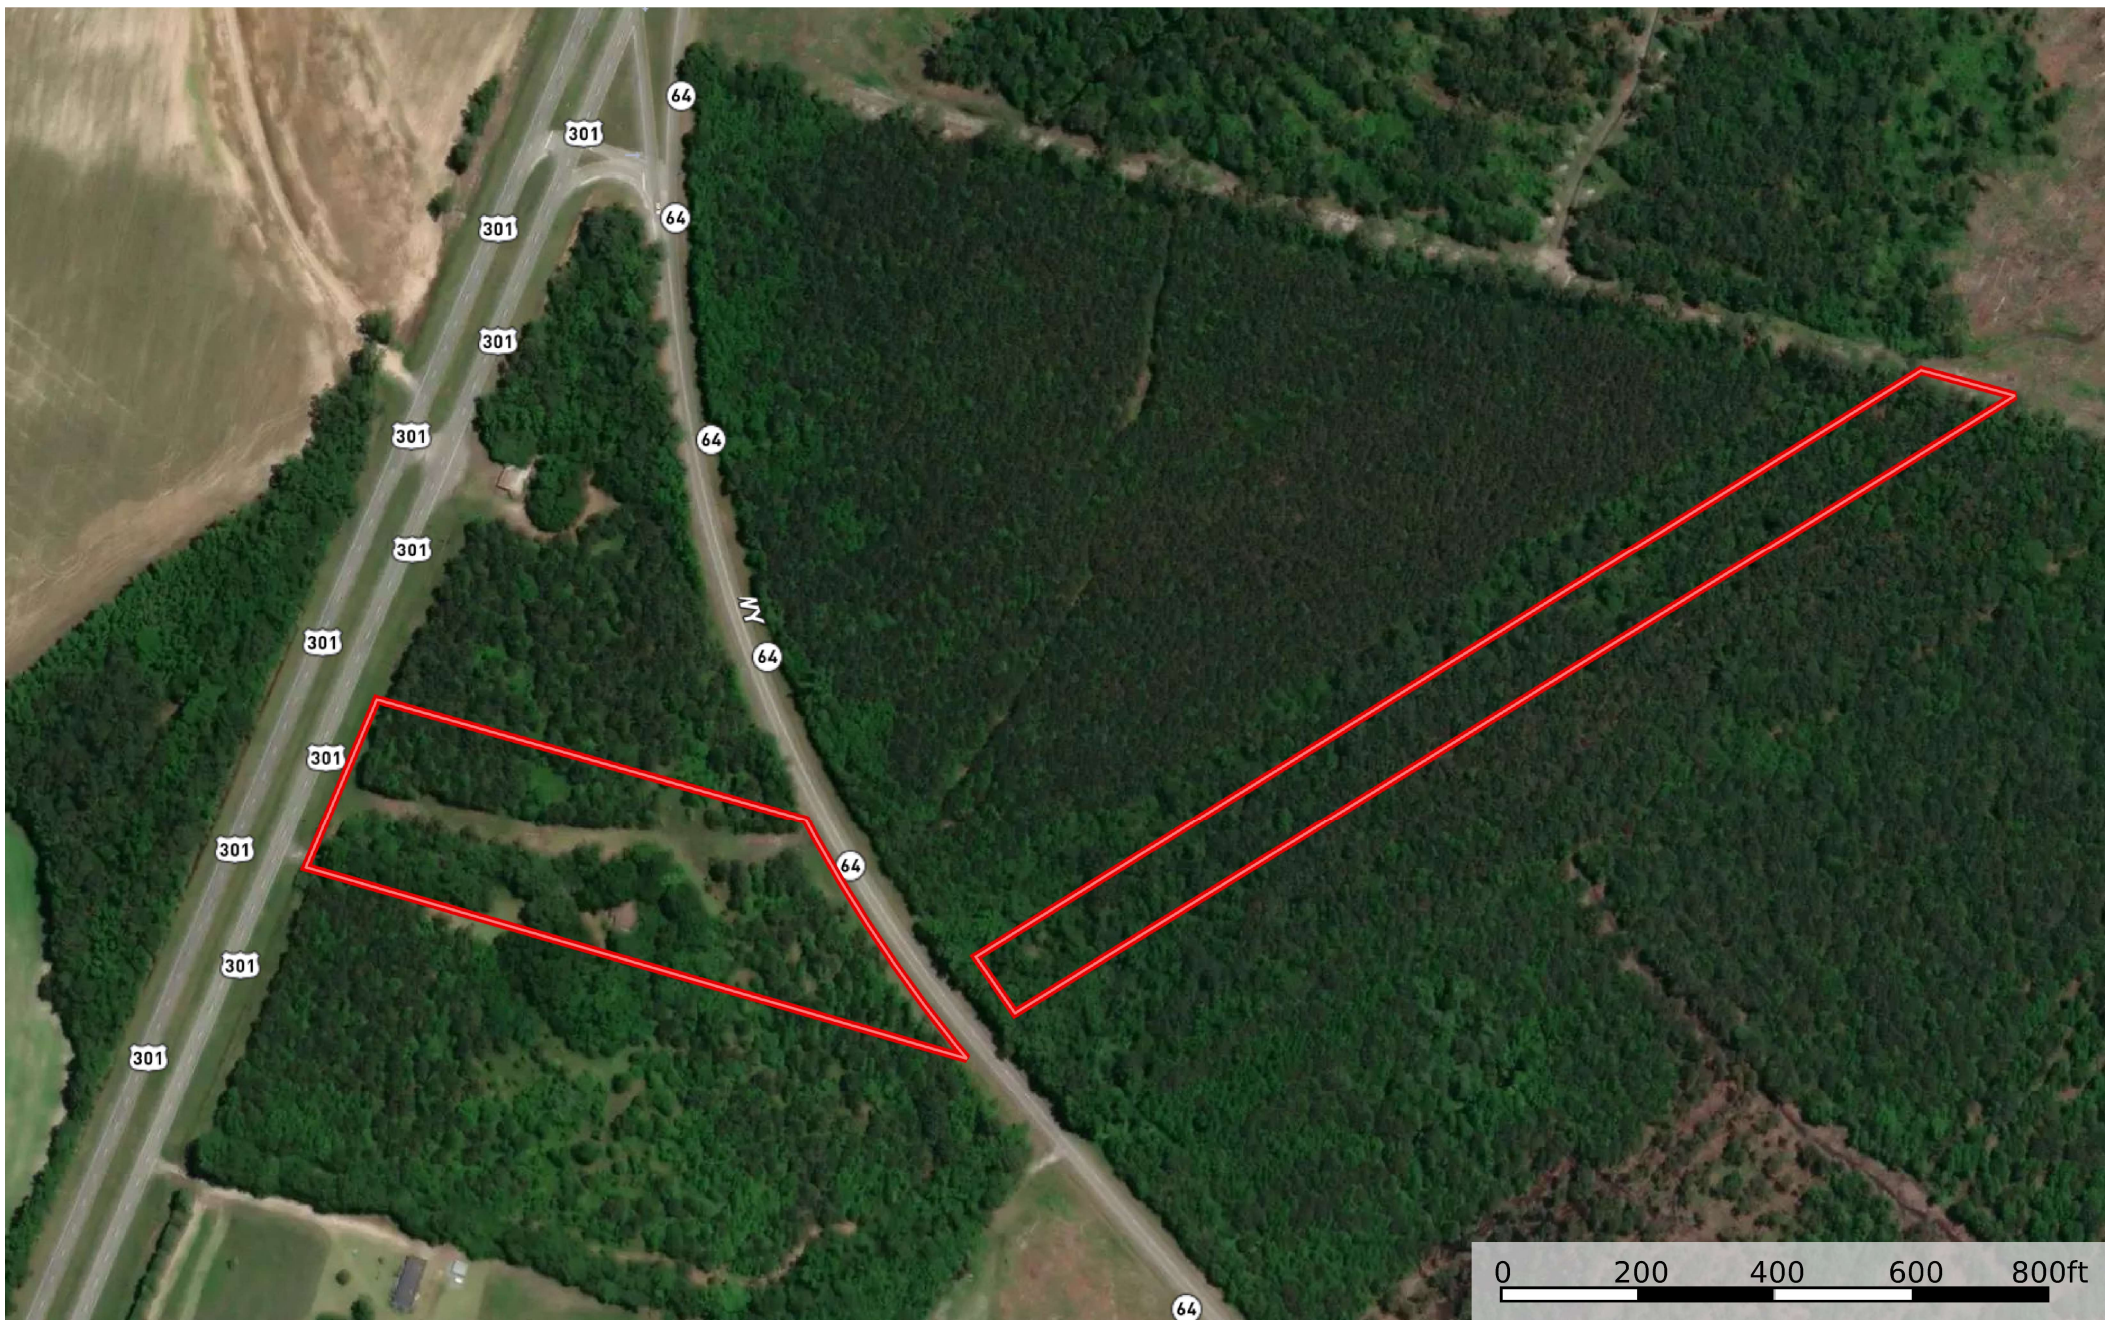

Hwy 301 Homesite

Bamberg County, South Carolina, 8.7 AC +/-

 Boundary