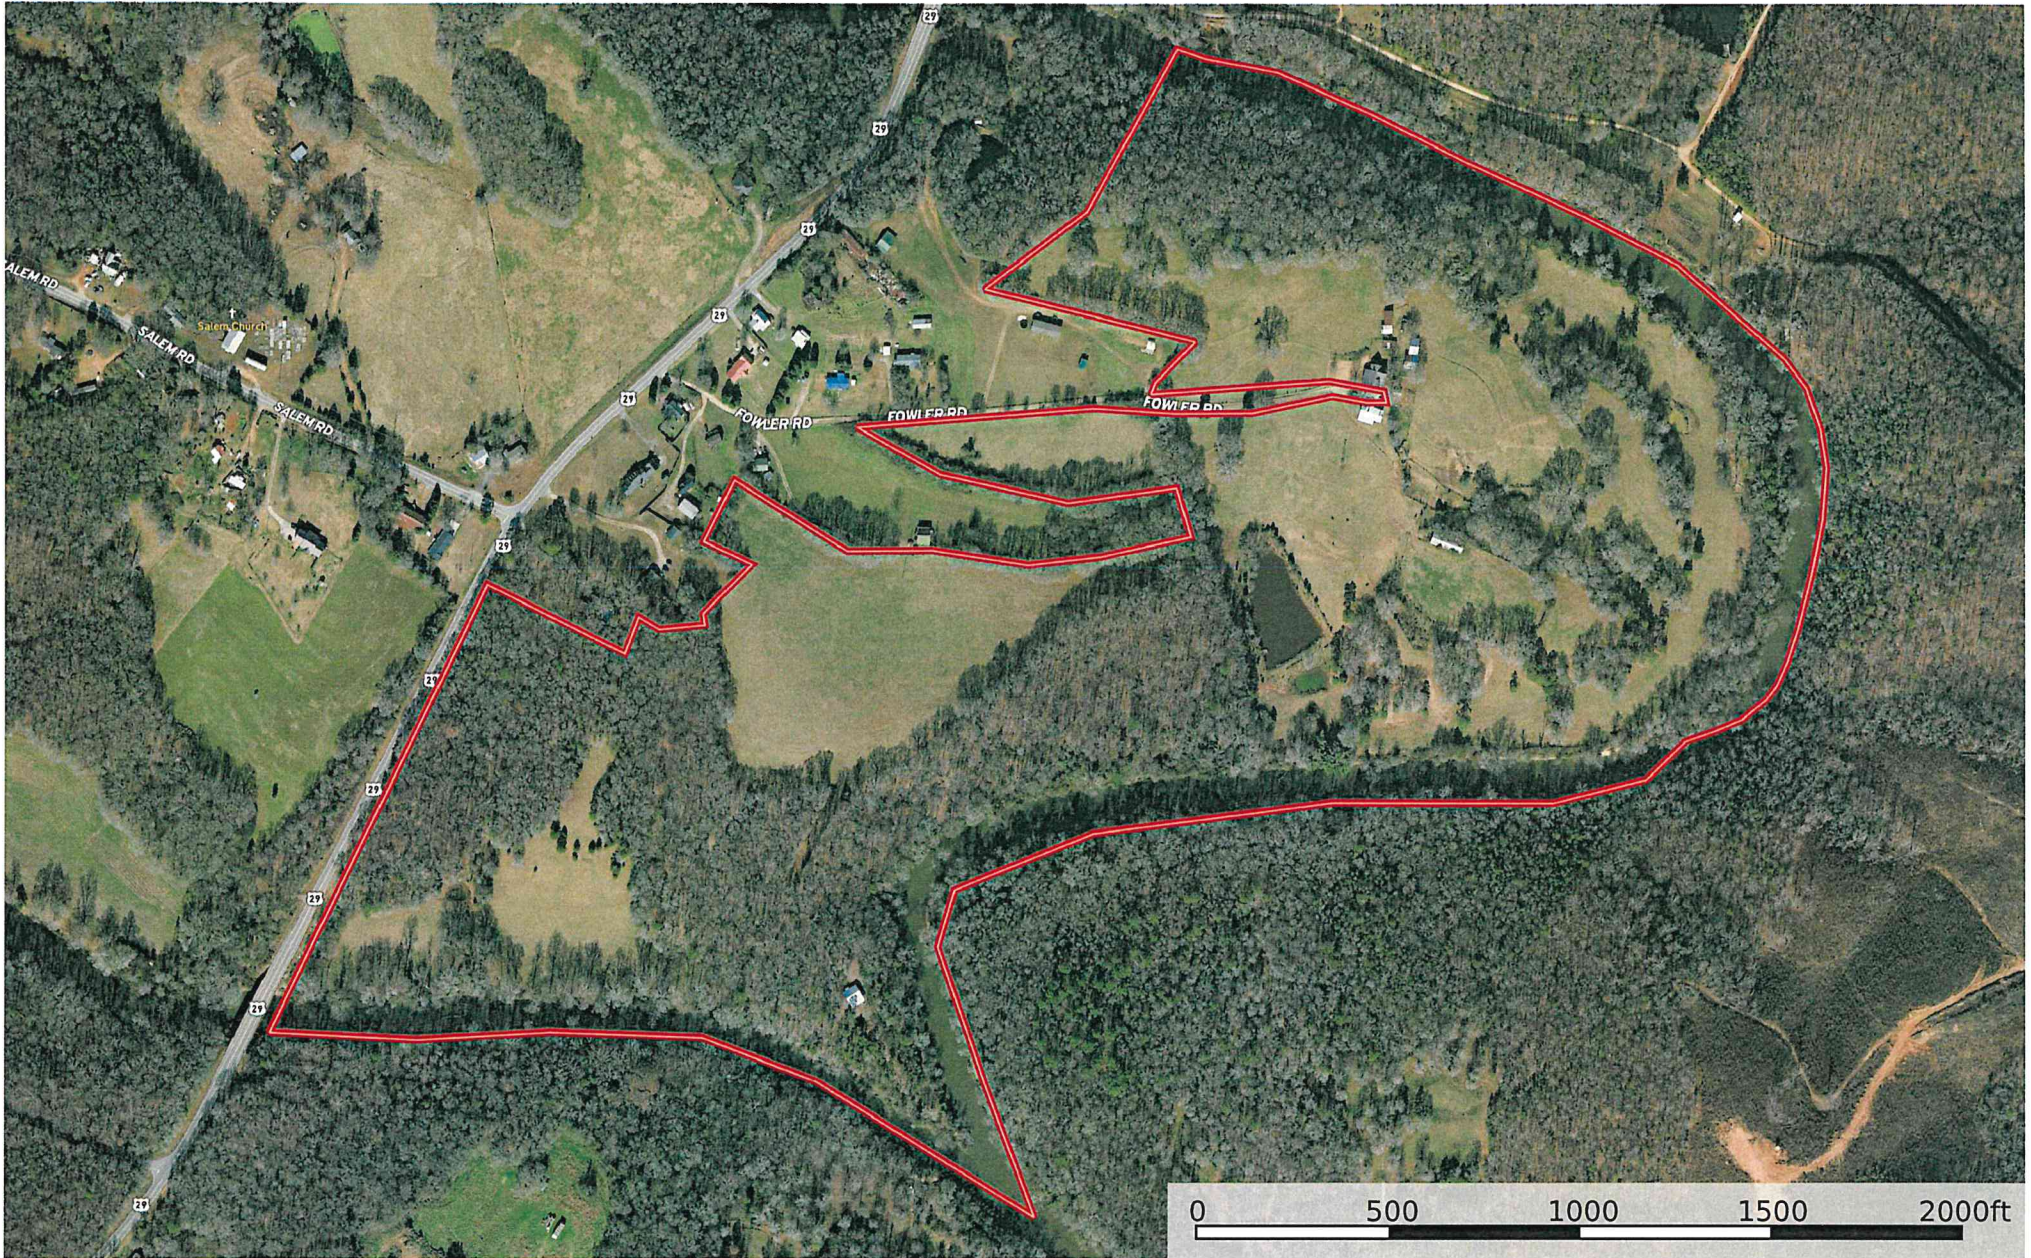

BROAD RIVER BLUFF - 105+/- acres on Hwy 29
Franklin County, Georgia, AC +/-

Boundary