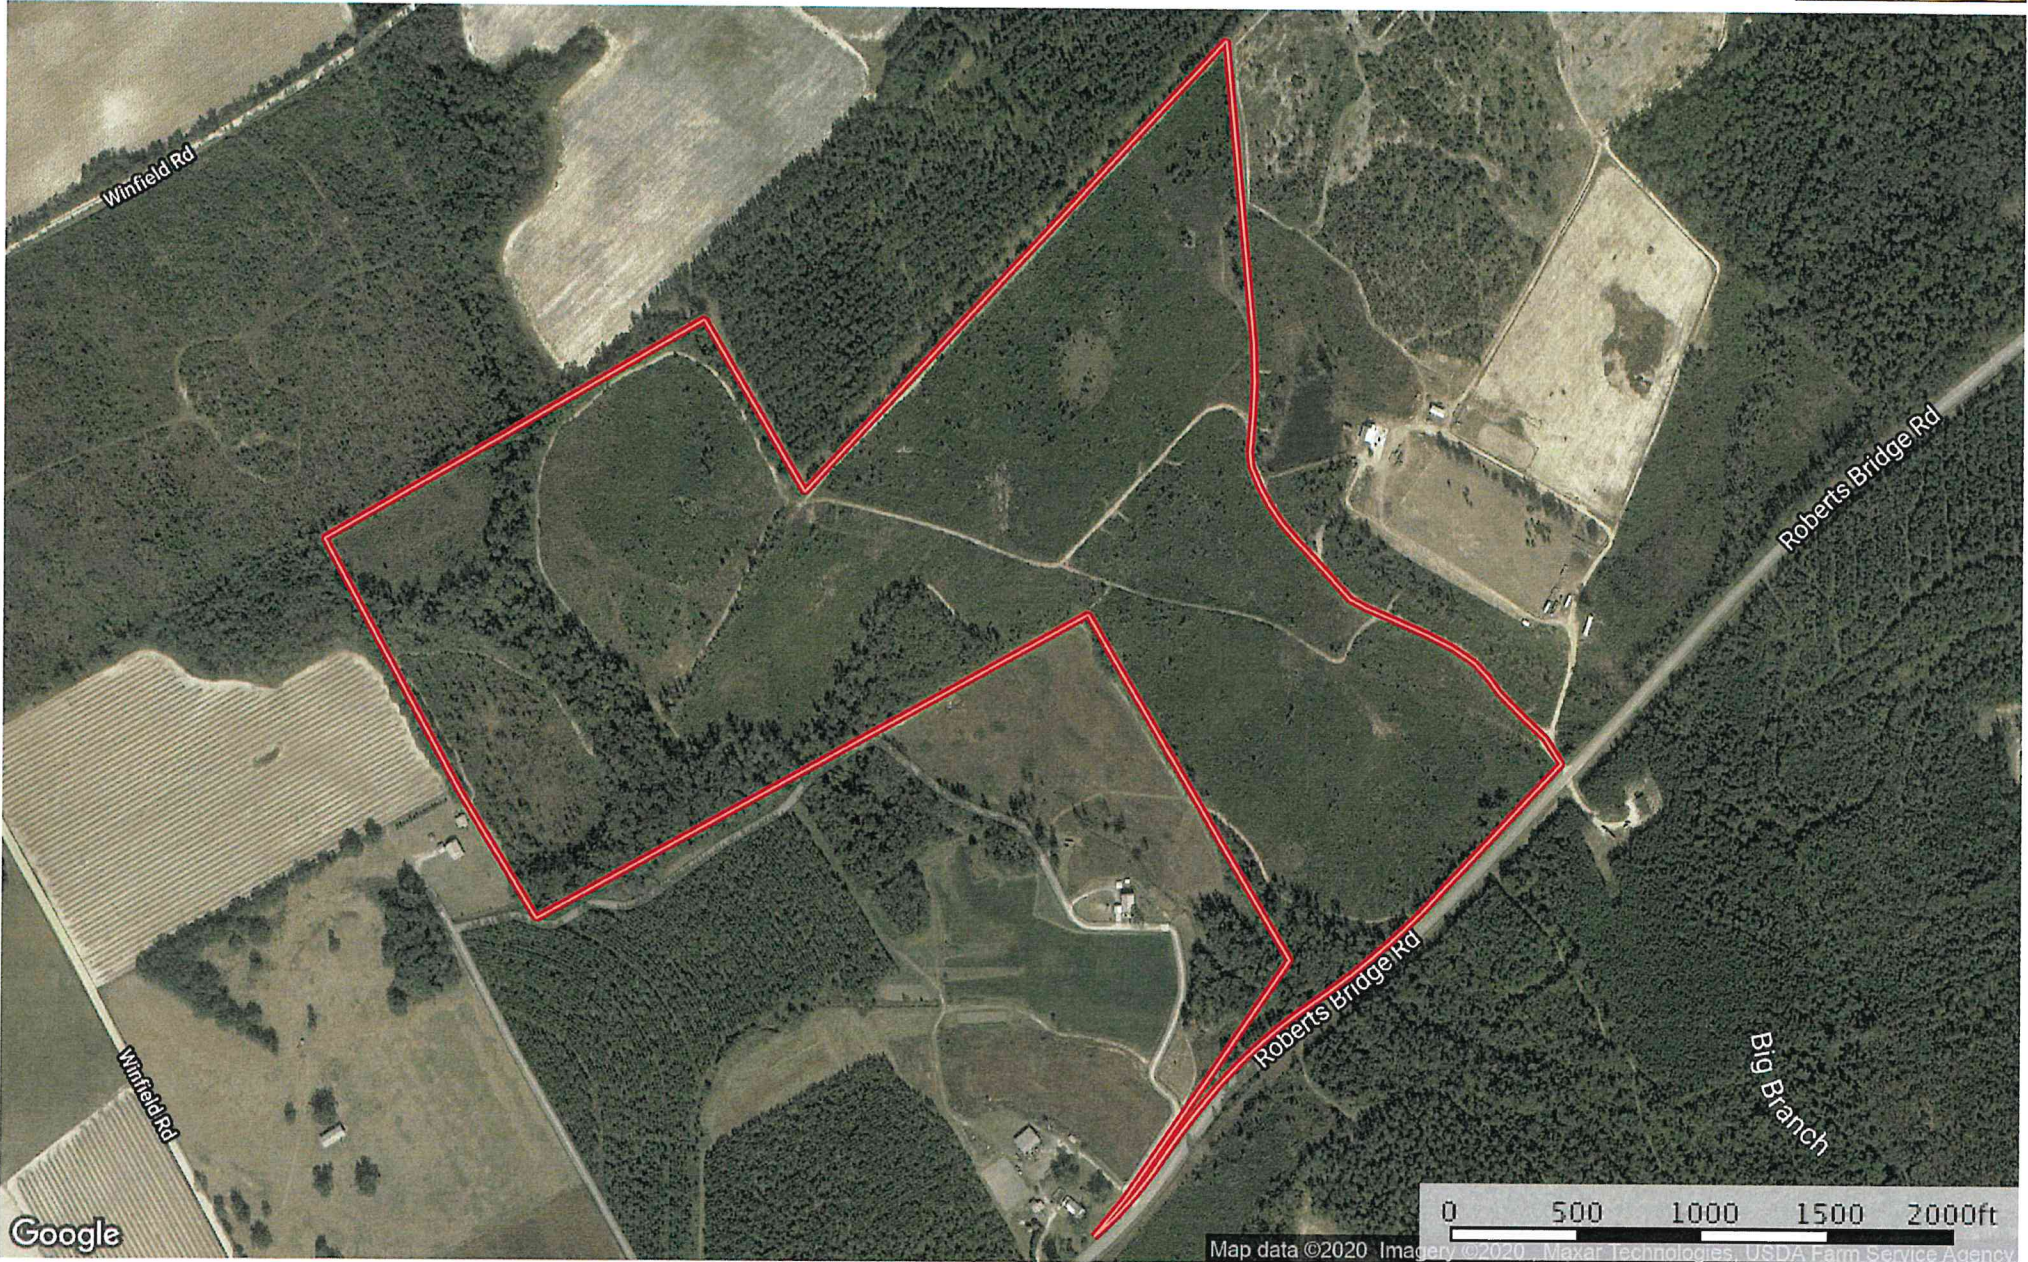

123+/- acres on Roberts Bridge Rd.
Screven County, Georgia, 123.64 AC +/-

PLANTATION PROPERTIES
&
LAND INVESTMENTS, LLC

 Boundary

Jason Williams
P: 912-764-LAND(5263) or 1-833-GOT-LAND (468-5263)

info@landandrivers.com | LandandRivers.com