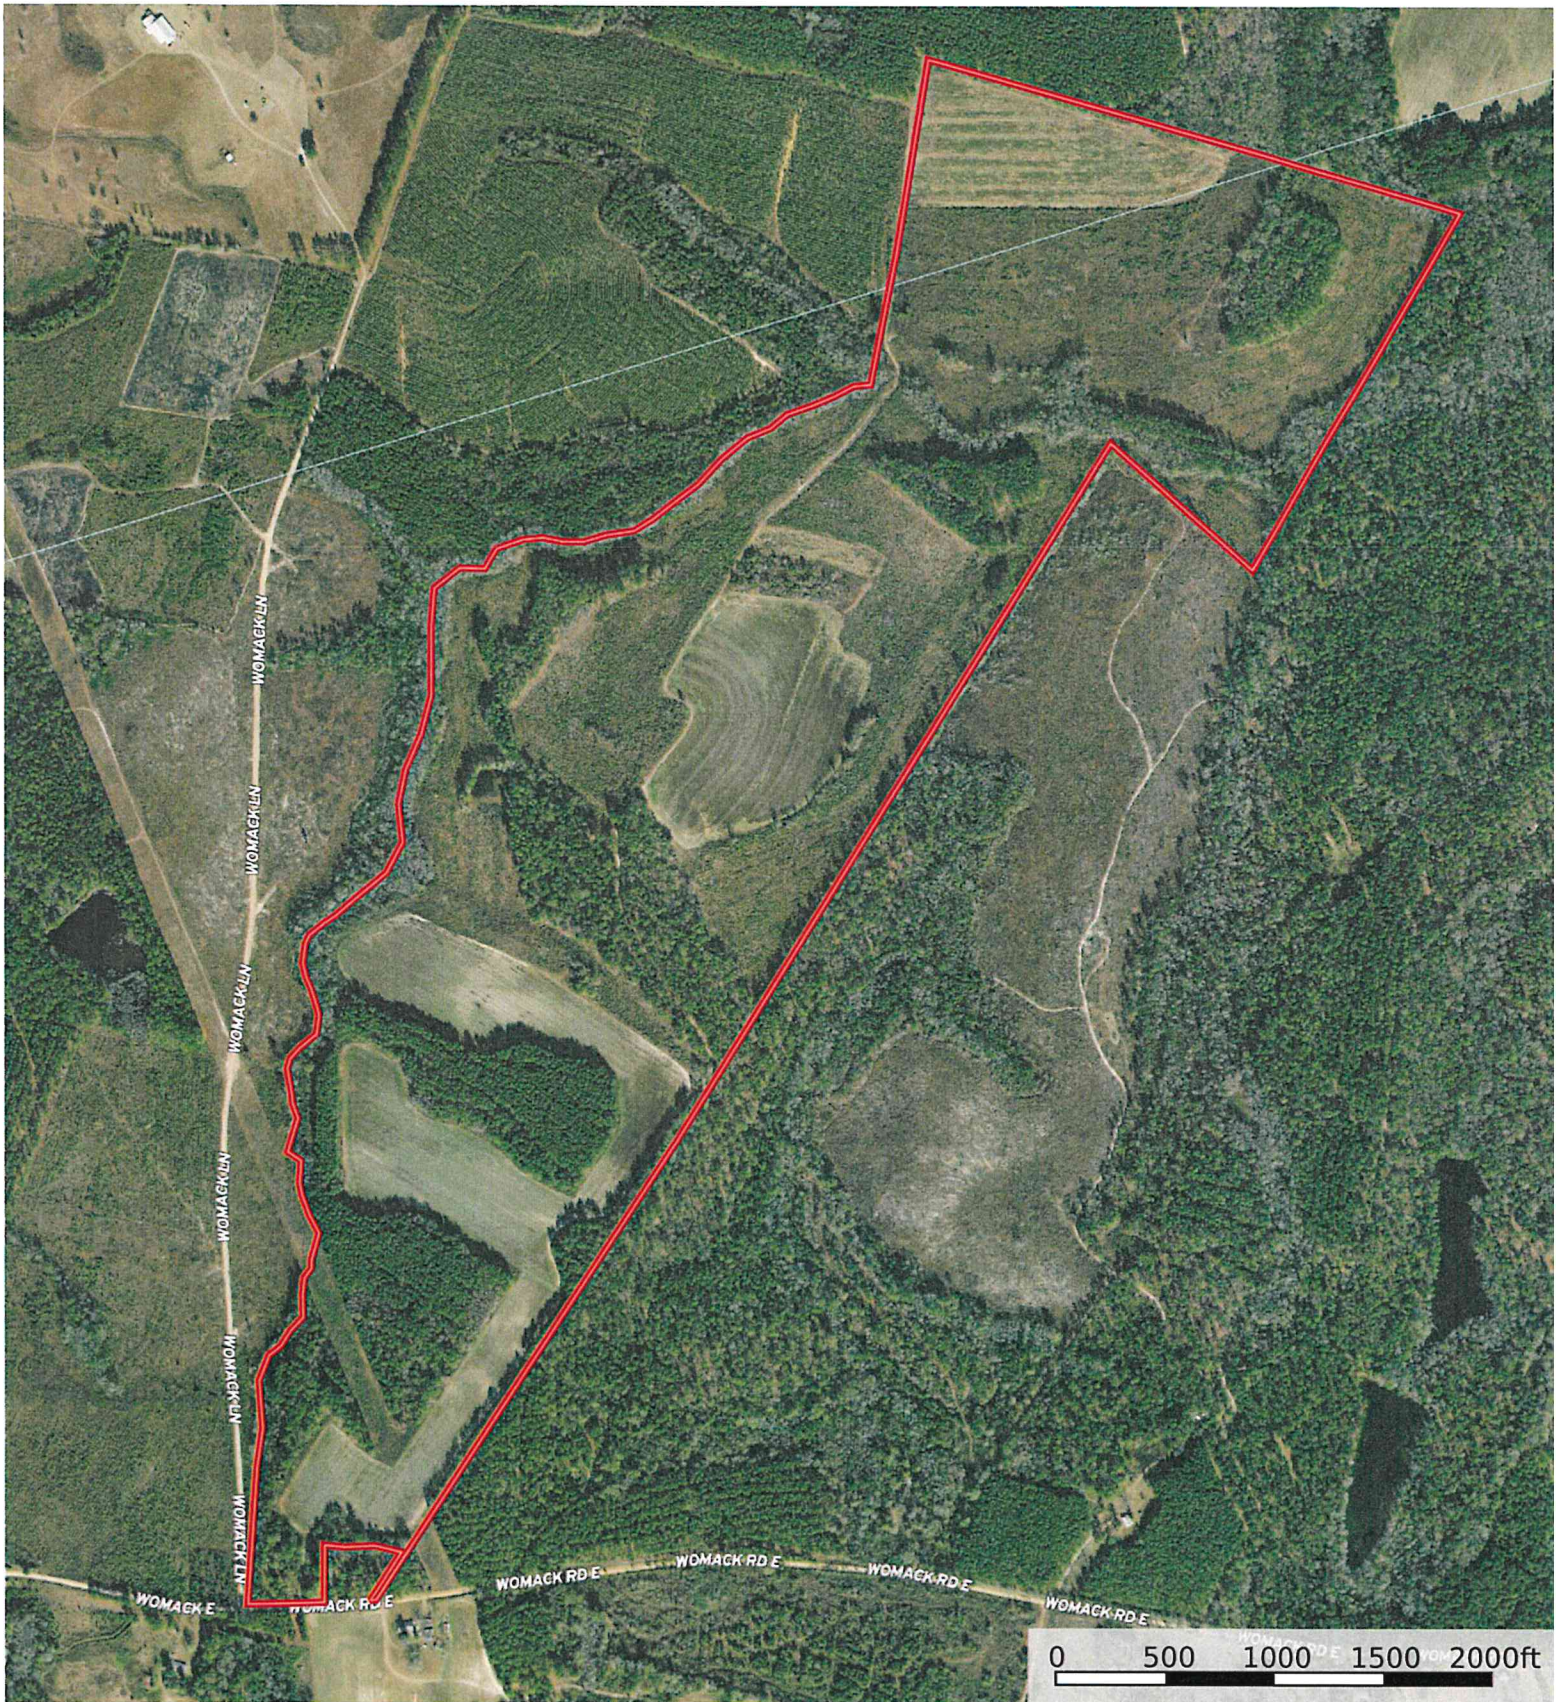

297+/- acres Womack Rd. East & Womack Rd. N
Bulloch County, Georgia, AC +/-

PLANTATION PROPERTIES
&
LAND INVESTMENTS, LLC

 Boundary

Jason Williams

P: 912-764-LAND(5263) or 1-833-GOT-LAND (468-5263)

LandandRivers.com |

The information contained herein was obtained from sources deemed to be reliable. MapRight Services makes no warranties or guarantees as to the completeness or accuracy thereof.