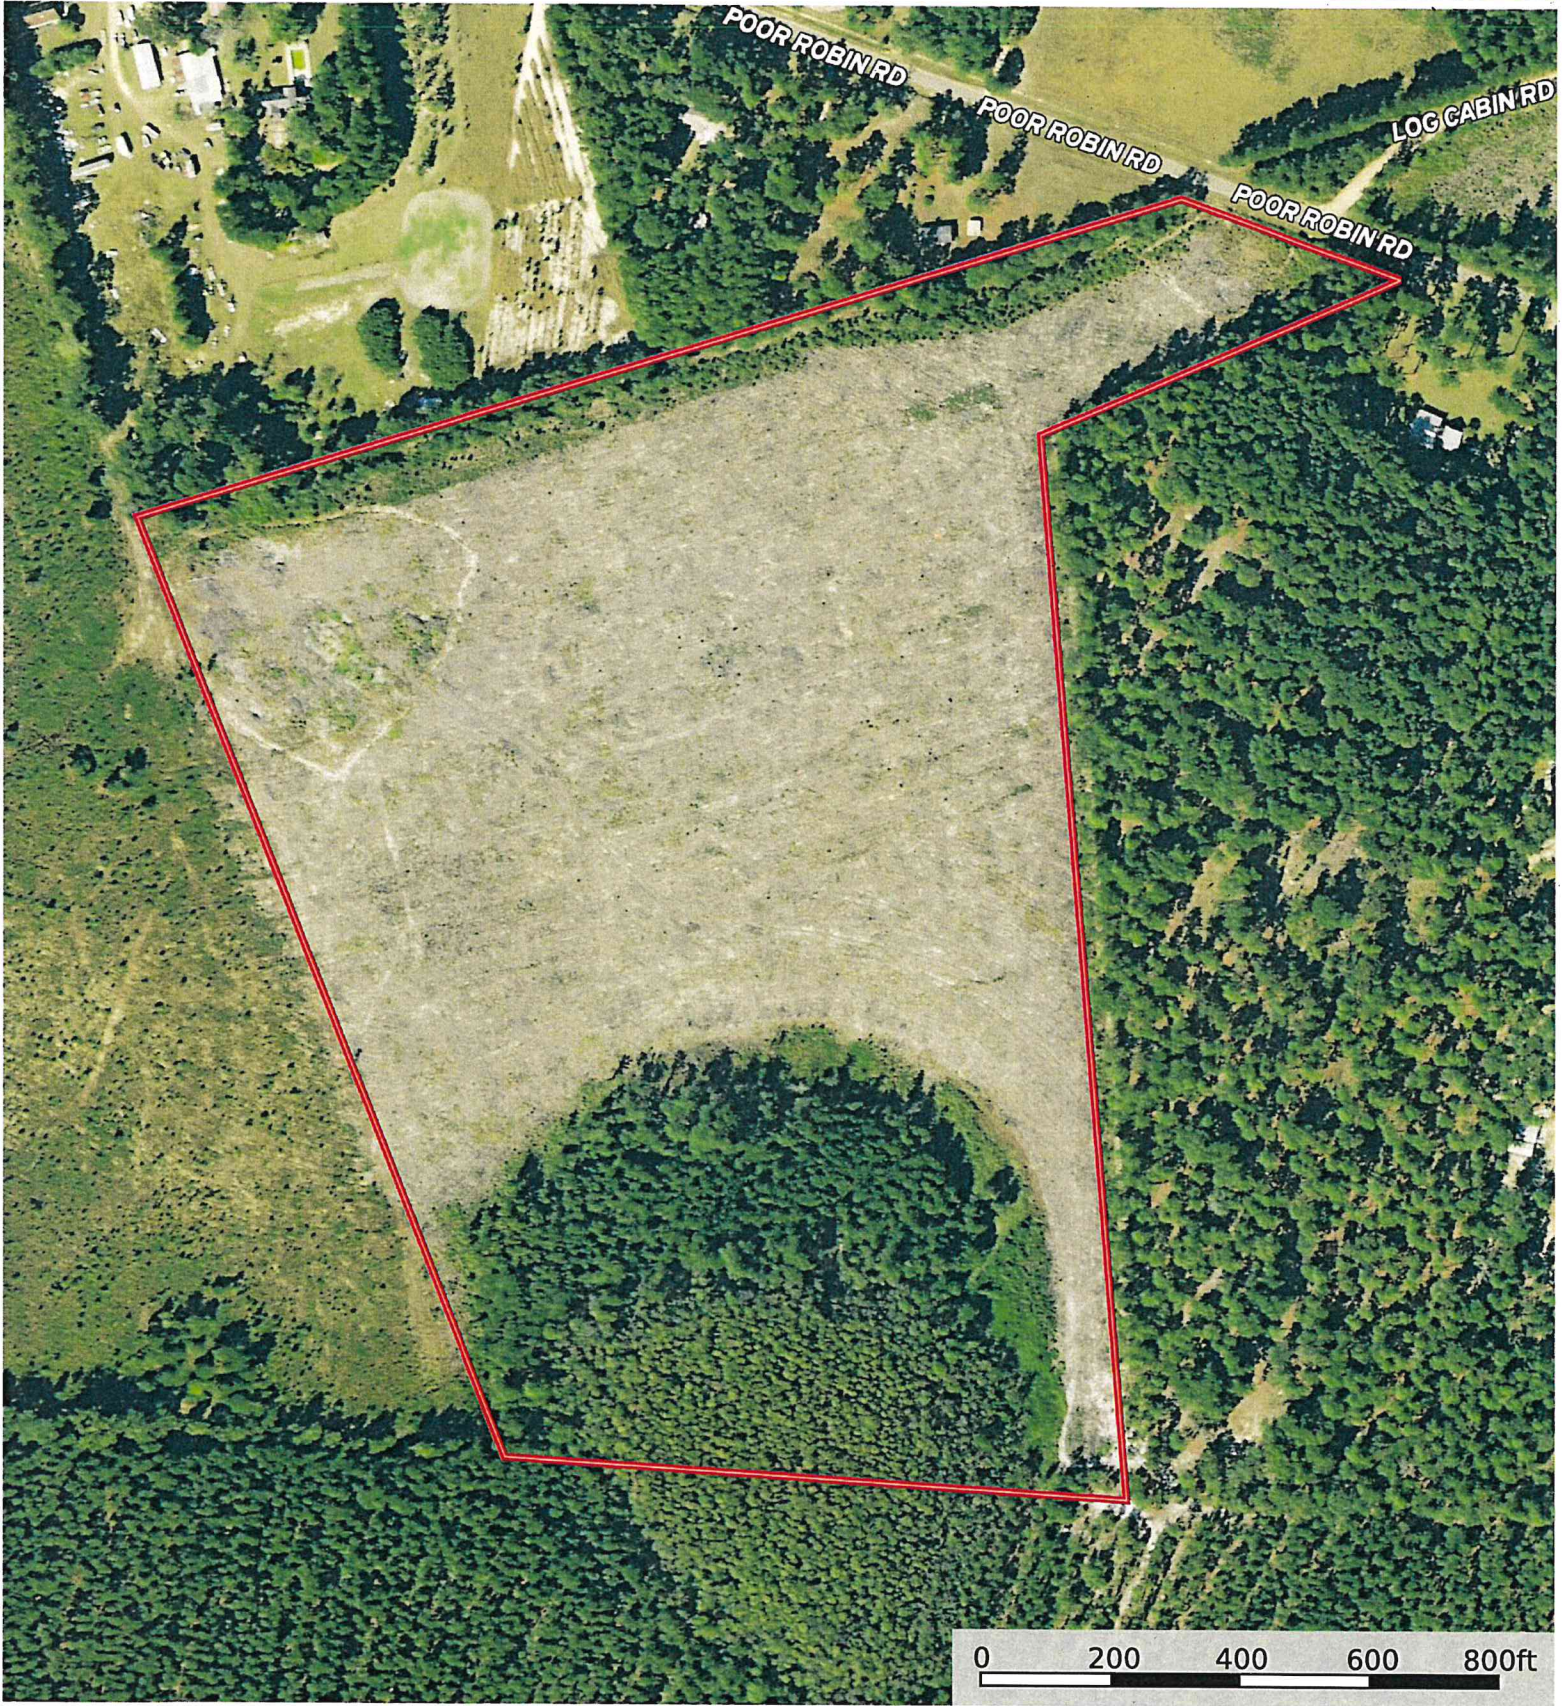

50+/- acres Poor Robin Rd.
Screven County, Georgia, AC +/-

PLANTATION PROPERTIES
&
LAND INVESTMENTS, LLC

 Boundary

Jason Williams
P: 912-764-LAND(5263) or 1-833-GOT-LAND (468-5263) info@landandrivers.com |