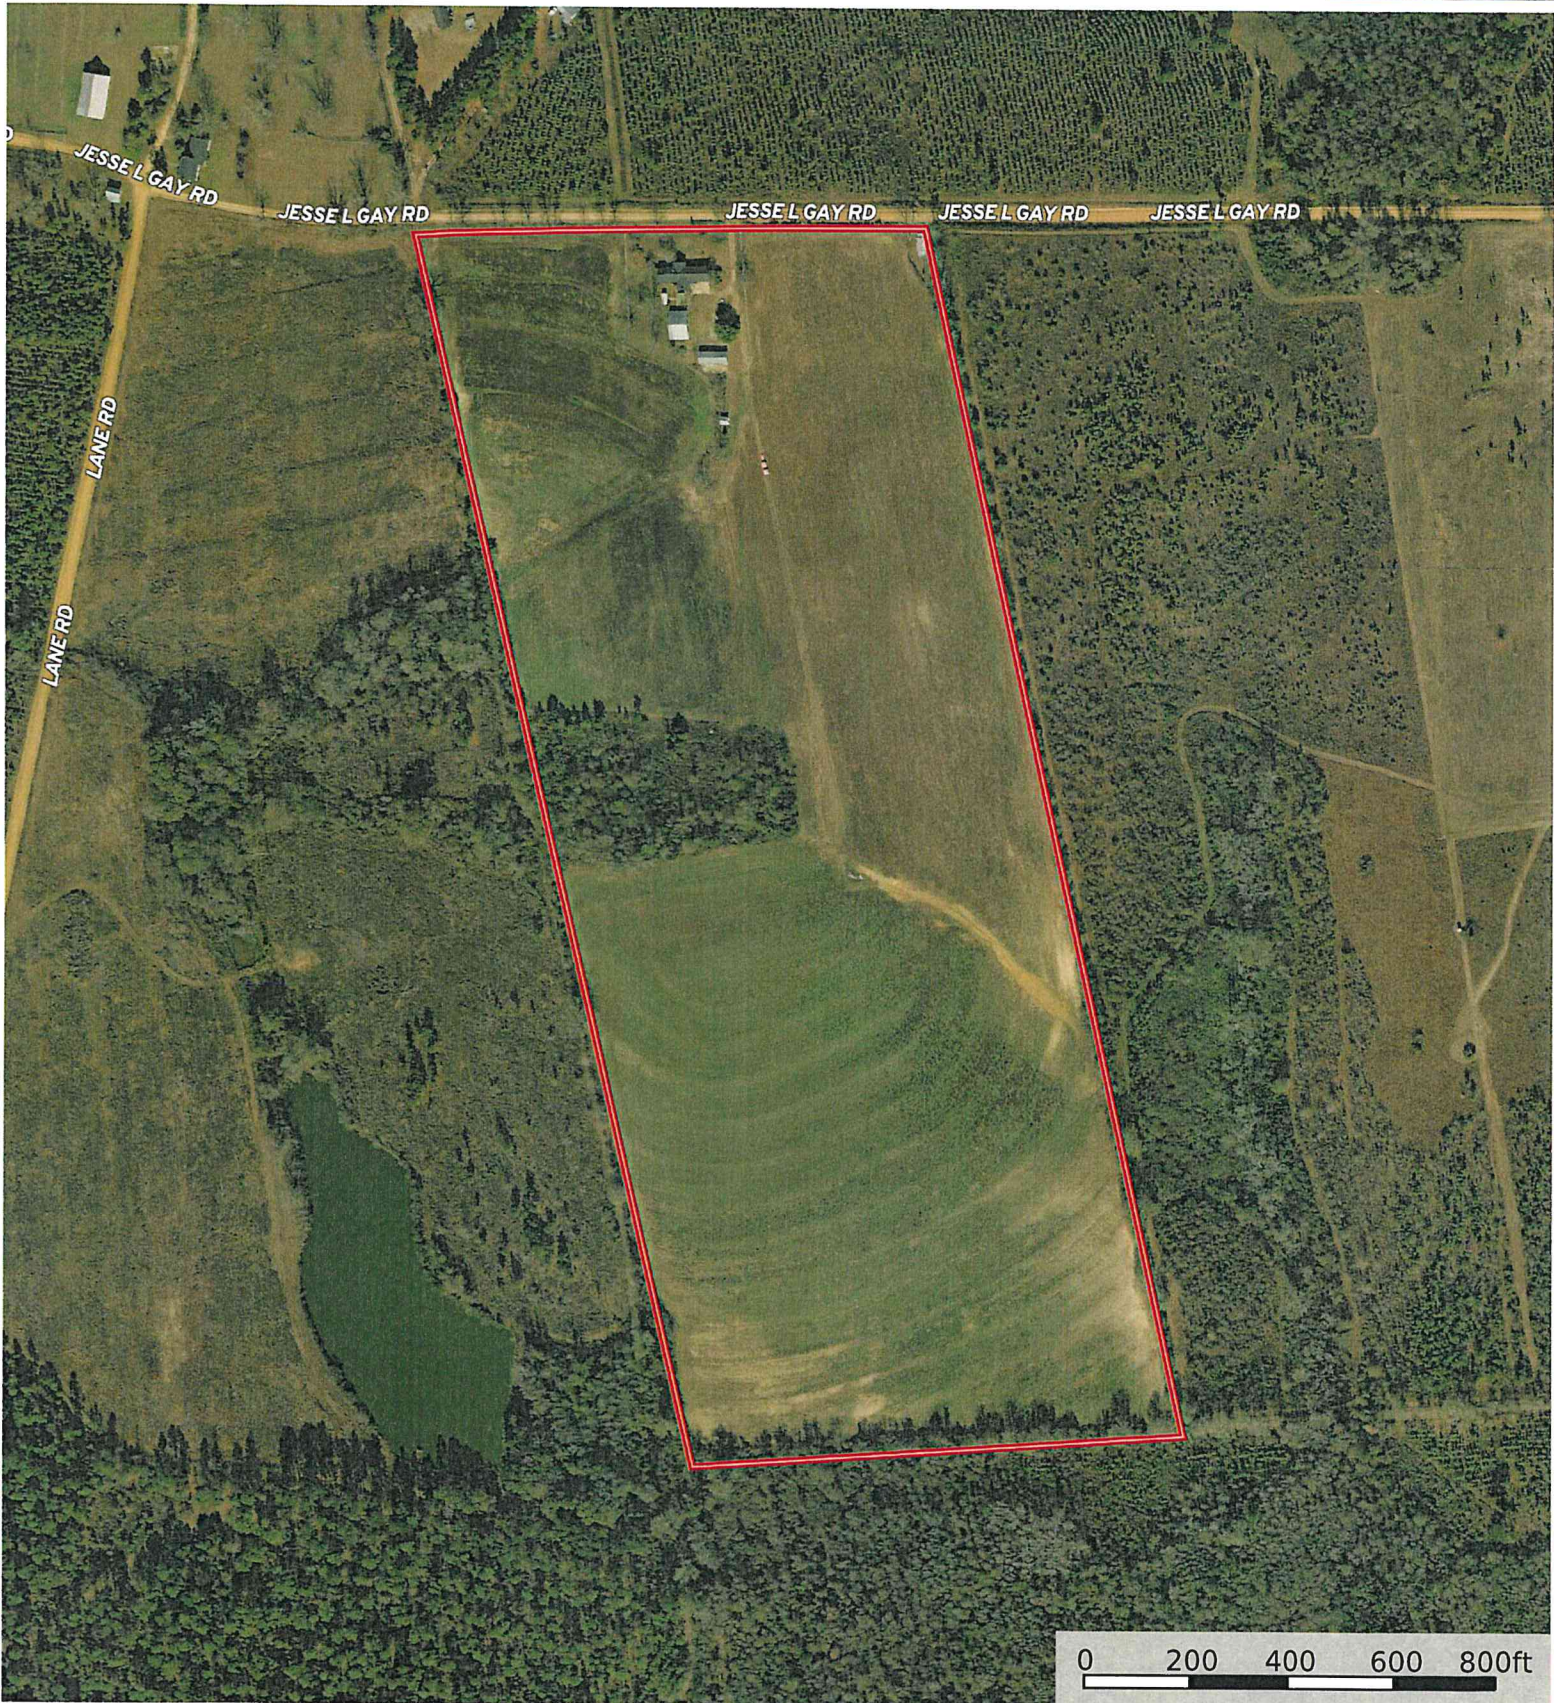

53+/- acres - 4711 Jessie L. Gay Rd.
Jenkins County, Georgia, AC +/-

PLANTATION PROPERTIES
&
LAND INVESTMENTS, LLC

 Boundary

Jason Williams
P: 912-764-LAND(5263) or 1-833-GOT-LAND (468-5263)

info@landanddrivers.com