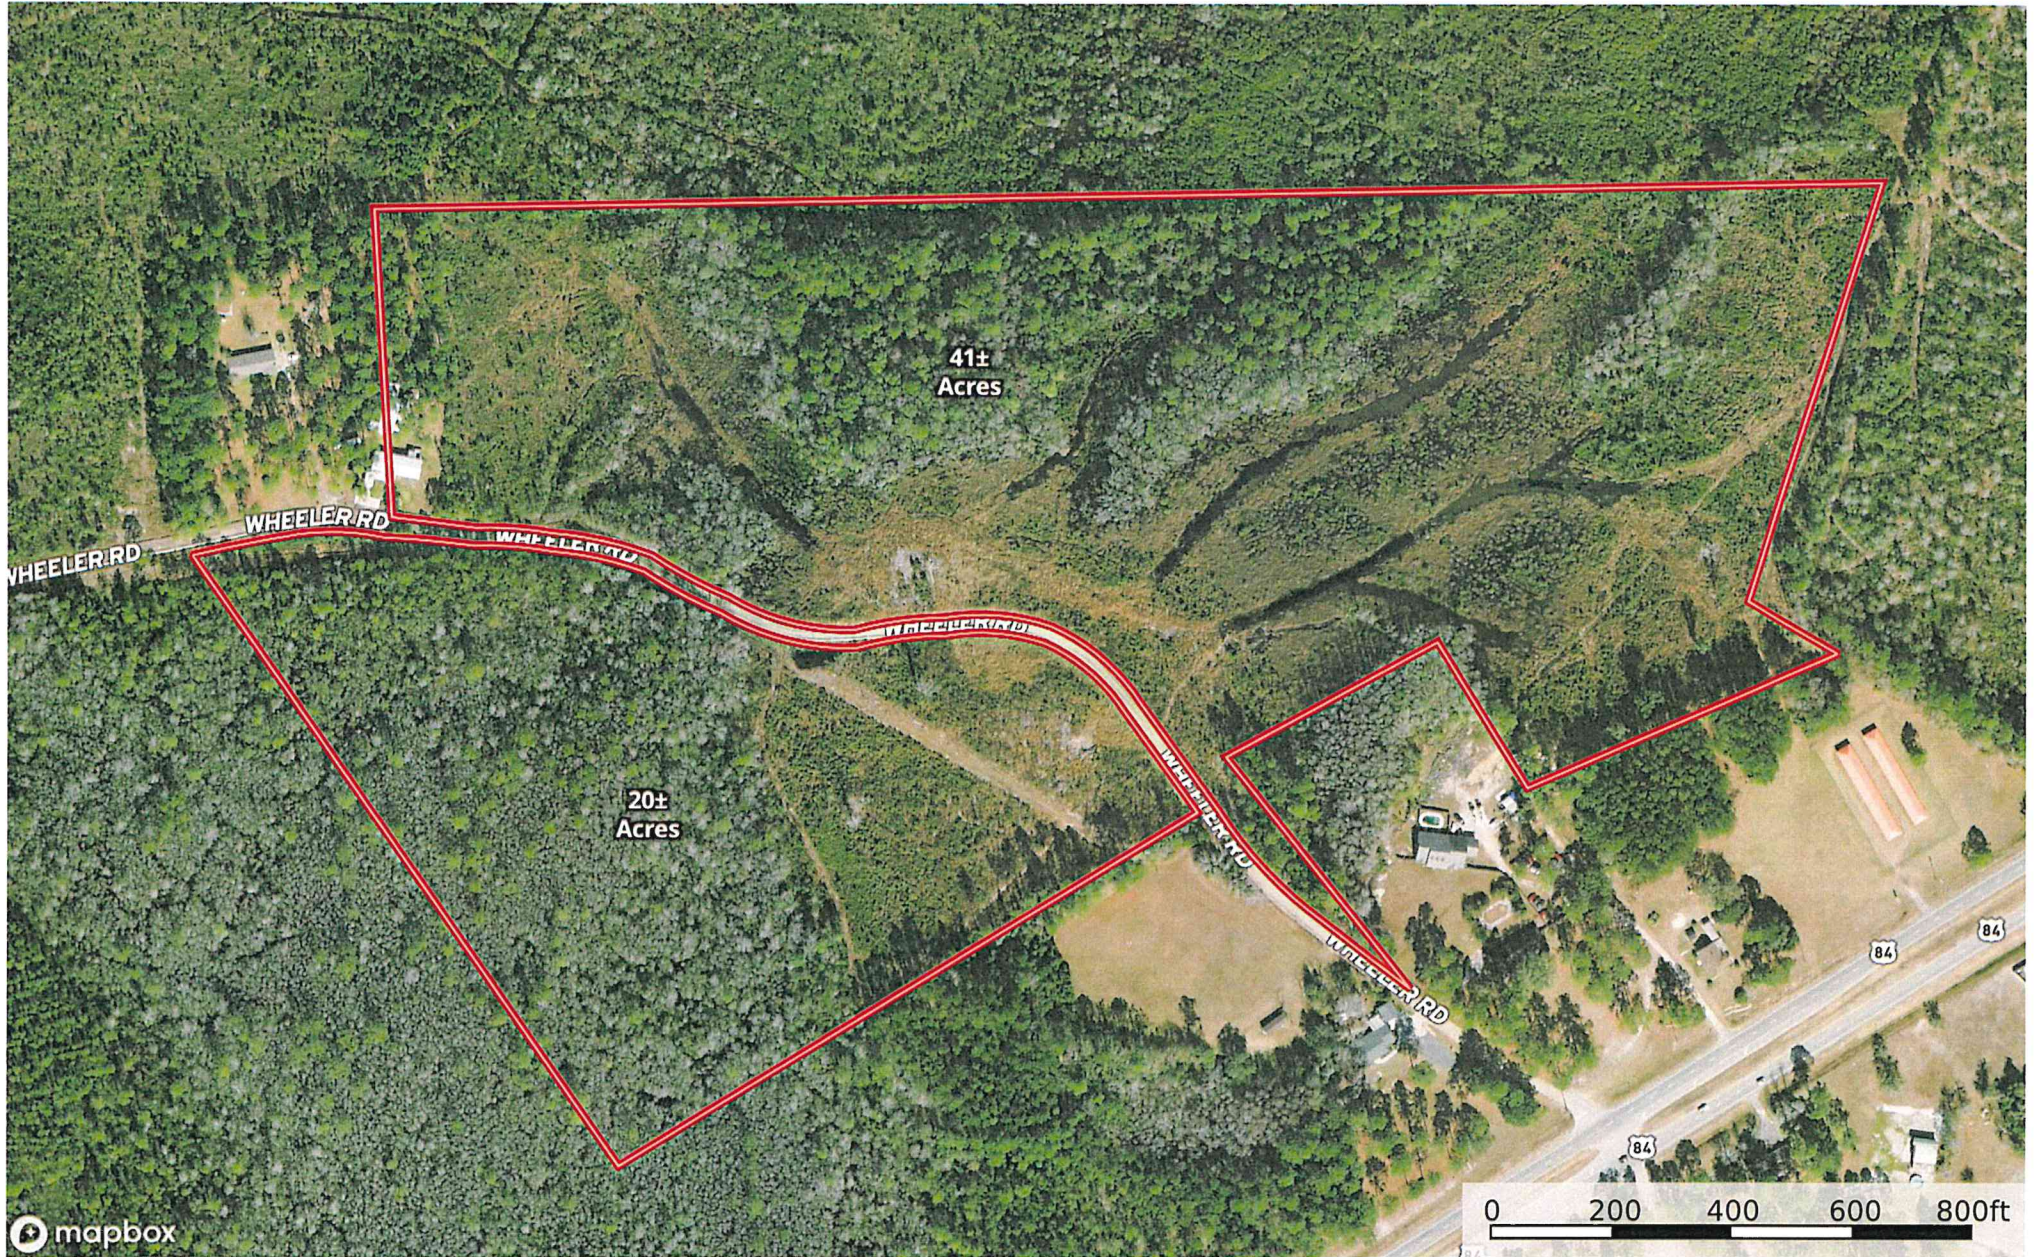

61+/- acres Wheeler Rd. NE, Hinesville
Long County, Georgia, AC +/-

 Boundary